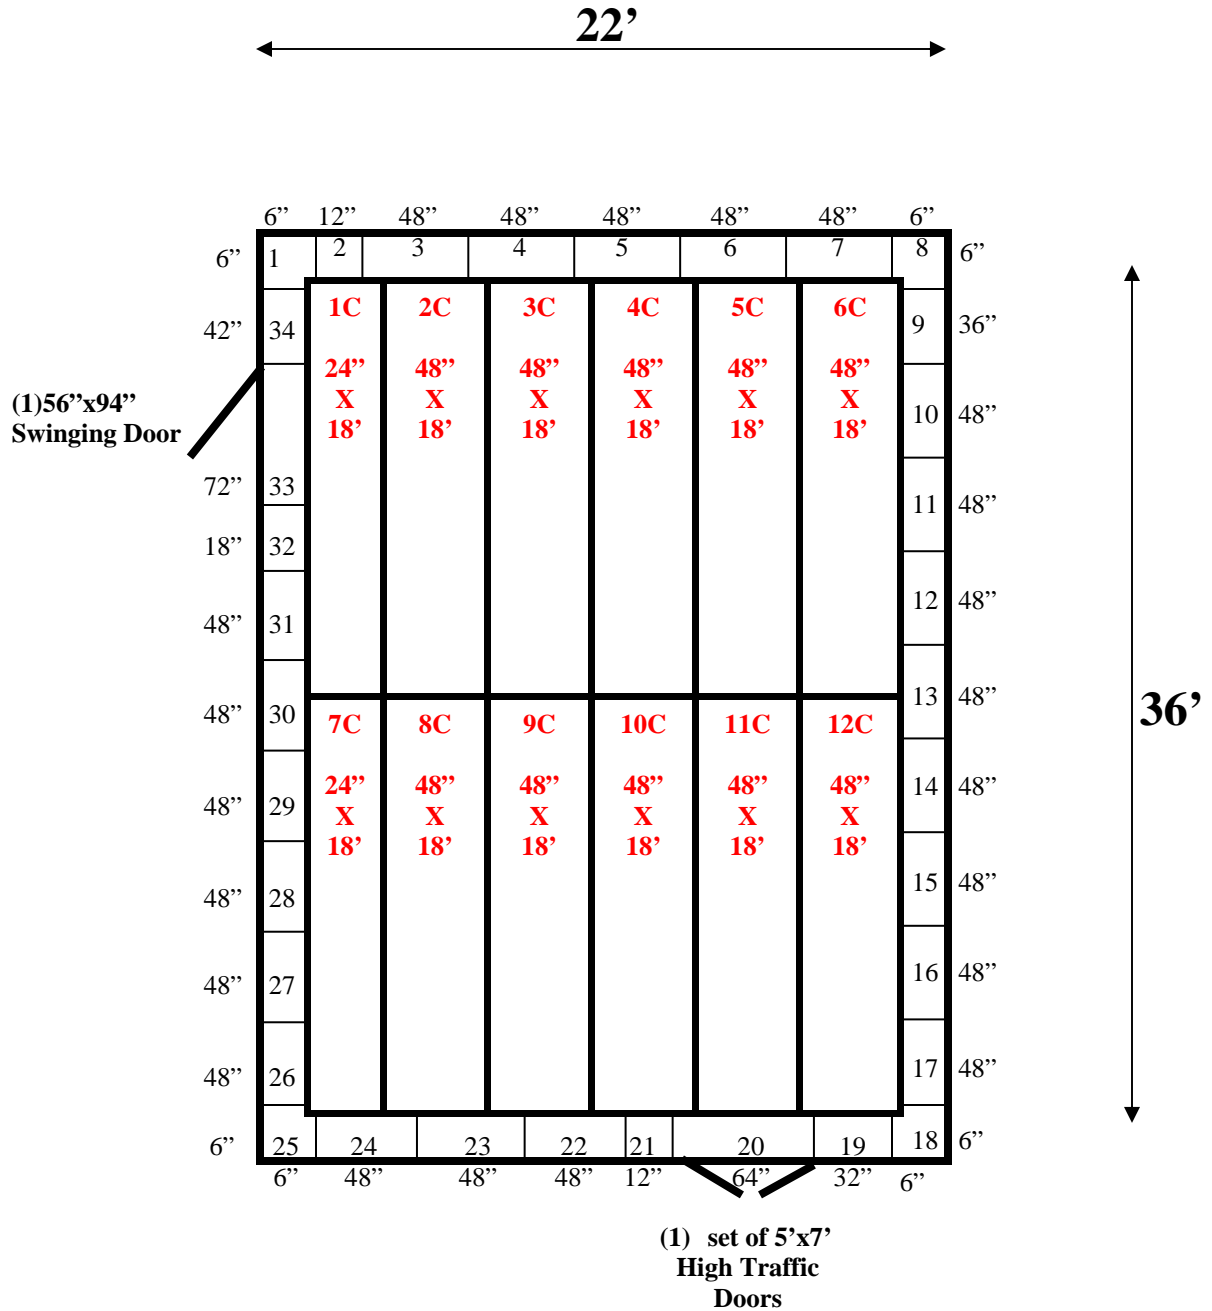

Ceiling support: I-Beam with J Hooks.

22' x 36' x 14' H
Walk-In Cooler or Walk-In Freezer
Wall & Ceiling Panels Diagram

81-10
cranberry

REFRIGERATION SUPERSTORE

World's Largest Inventory

New & Used Walk-In/ Drive-In Coolers/ Freezers/ Refrigeration Systems

1423 Planeview Drive, Oshkosh, WI 54904 Tel (920) 231-1711 Fax (920) 231-1701 www.barrinc.com

**22' x 36' x 14' H
Walk-In Cooler or Walk-In Freezer**

81-10
cranberry

REFRIGERATION SUPERSTORE

World's Largest Inventory

Ceiling support: I-Beam with J Hooks.

**22' x 36' x 14' H
Walk-In Cooler or Walk-In Freezer**

81-10
cranberry