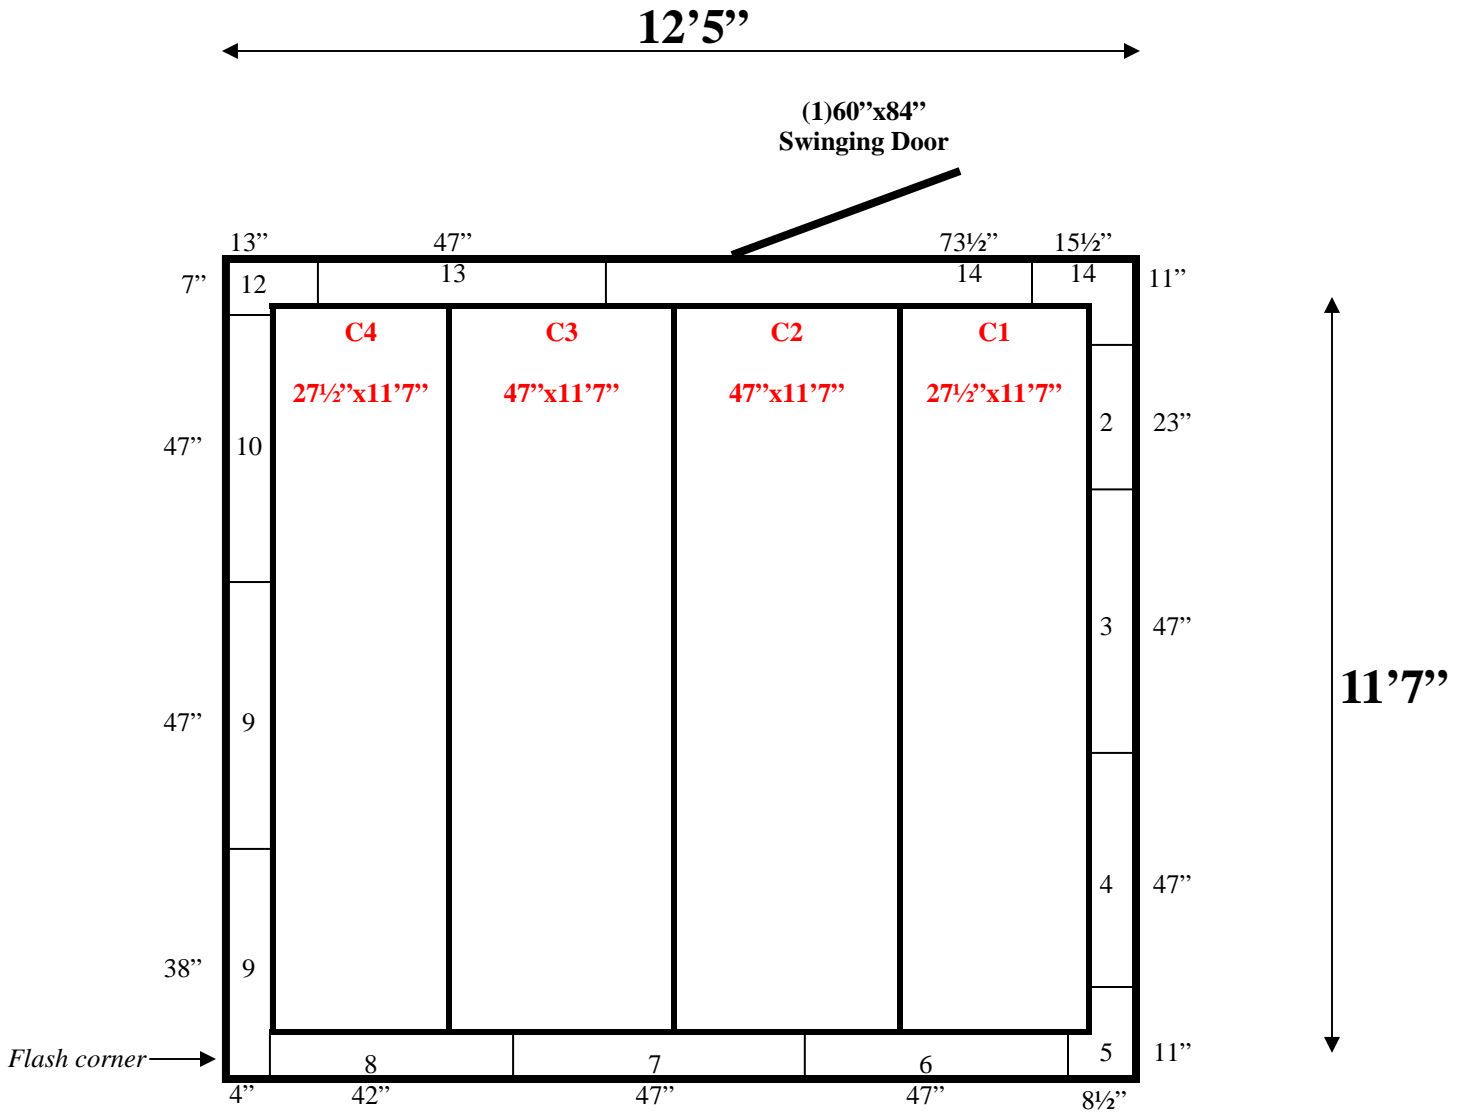

11'7" x 12'5" x 10' H
Walk-In Cooler or Walk-In Freezer
Wall & Ceiling Panels Diagram

121-10
pink

REFRIGERATION SUPERSTORE

World's Largest Inventory

New & Used Walk-In/ Drive-In Coolers/ Freezers/ Refrigeration Systems

1423 Planeview Drive, Oshkosh, WI 54904 Tel (920) 231-1711 Fax (920) 231-1701 www.barrinc.com

**11'7" x 12'5" x 10' H
Walk-In Cooler or Walk-In Freezer**

121-10
pink