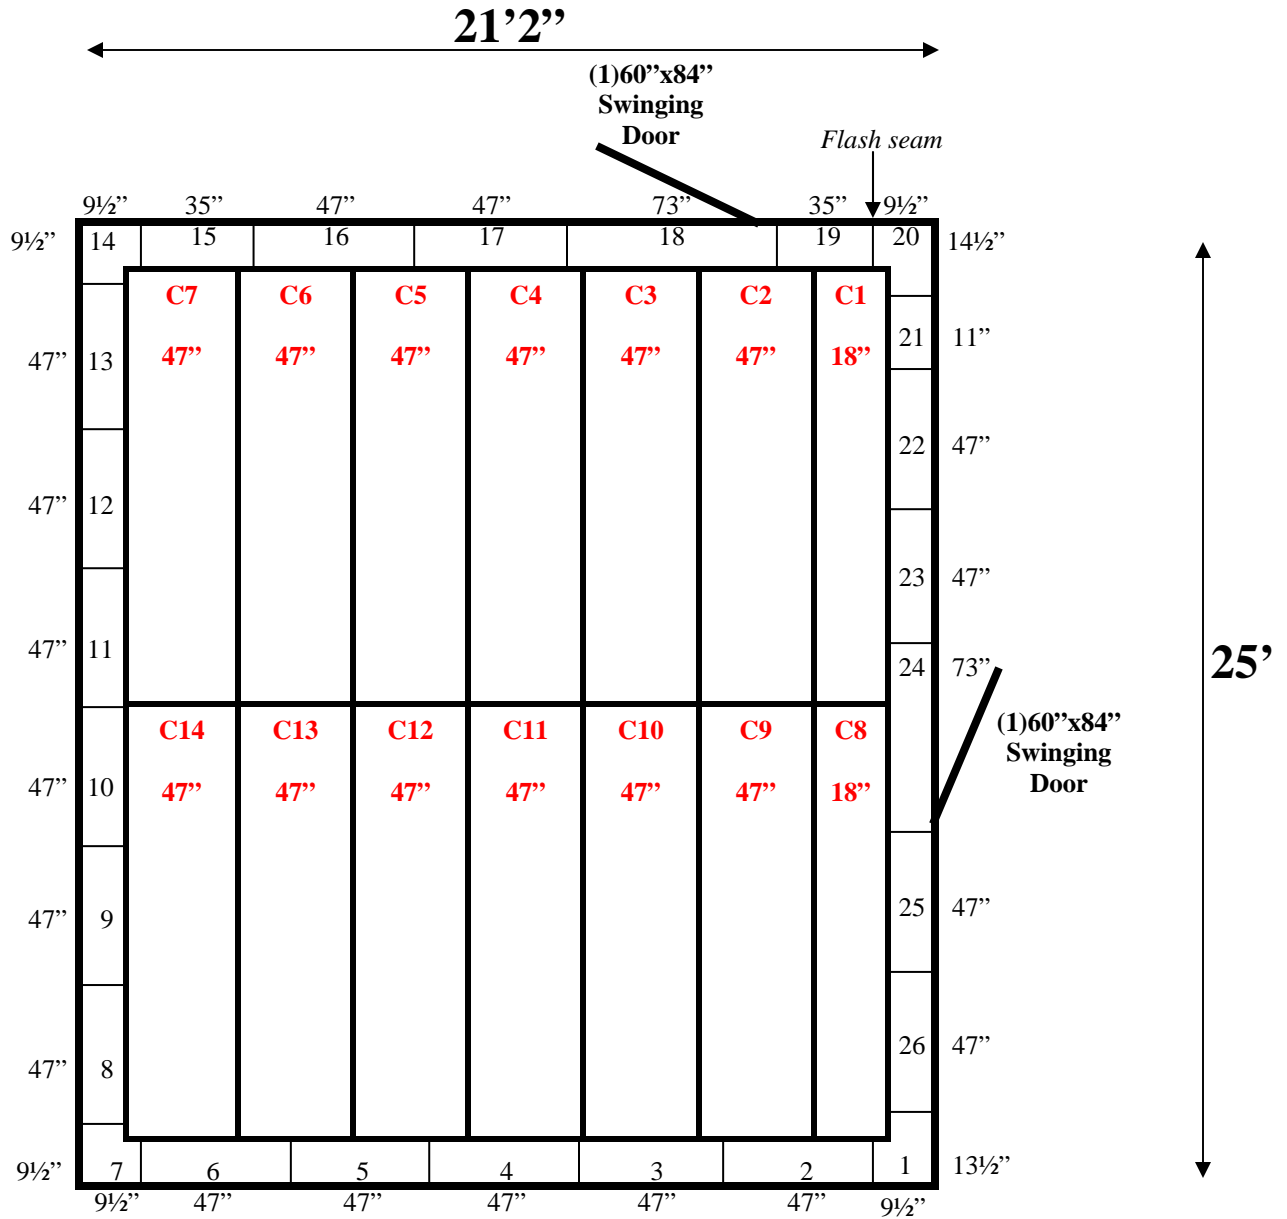

**21'2" x 25' x 10' H (10'8" H with beam)
Walk-In Cooler or Walk-In Freezer
Wall & Ceiling Panels Diagram**

121-10
orange

REFRIGERATION SUPERSTORE

World's Largest Inventory

New & Used Walk-In/ Drive-In Coolers/ Freezers/ Refrigeration Systems

1423 Planeview Drive, Oshkosh, WI 54904 Tel (920) 231-1711 Fax (920) 231-1701 www.barrinc.com

**21'2" x 25' x 10' H (10'8" H with beam)
Walk-In Cooler or Walk-In Freezer**

121-10
orange

REFRIGERATION SUPERSTORE

121-10
orange