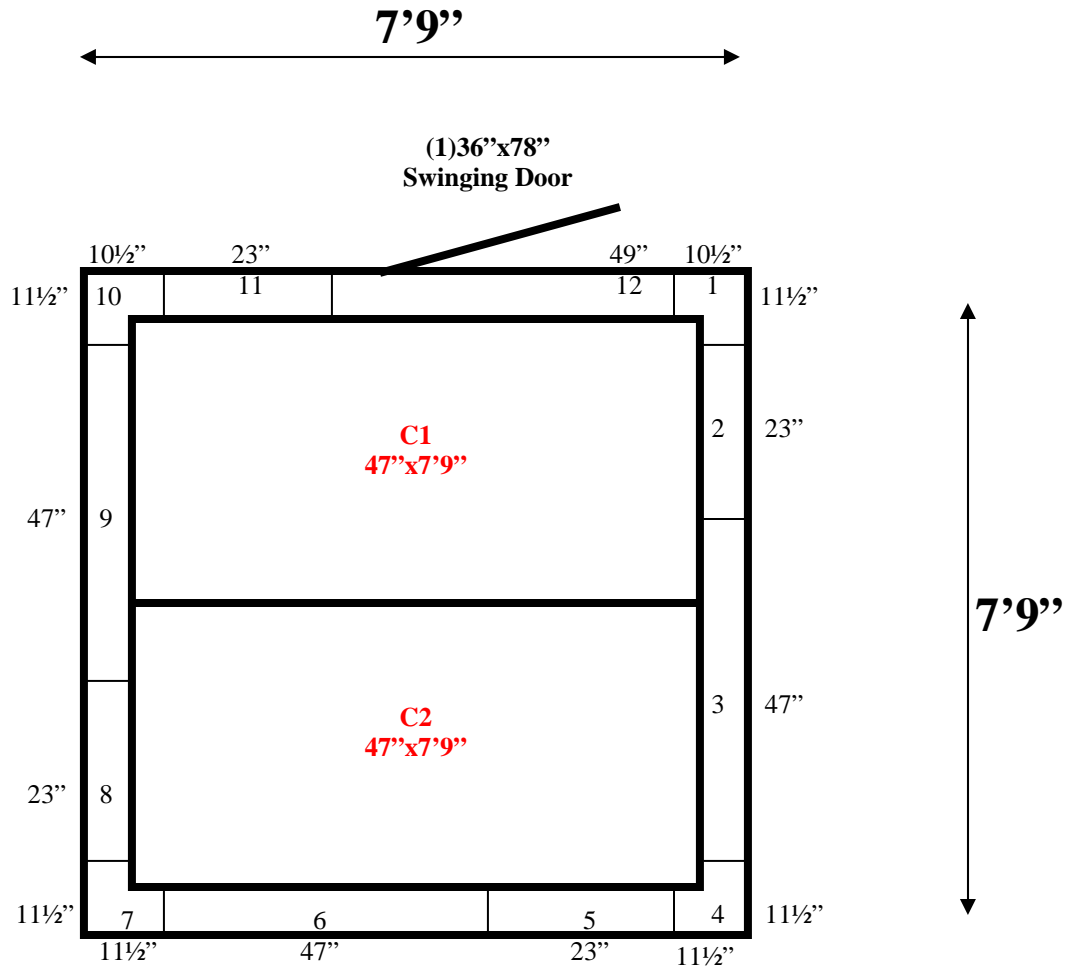

**7'9" x 7'9" x 8'6" H
Walk-In Cooler or Walk-In Freezer
Wall & Ceiling Panels Diagram**

121-10
grey

REFRIGERATION SUPERSTORE

World's Largest Inventory

New & Used Walk-In/ Drive-In Coolers/ Freezers/ Refrigeration Systems

1423 Planeview Drive, Oshkosh, WI 54904 Tel (920) 231-1711 Fax (920) 231-1701 www.barrinc.com

**7'9" x 7'9" x 8'6" H
Walk-In Cooler or Walk-In Freezer**

121-10
grey