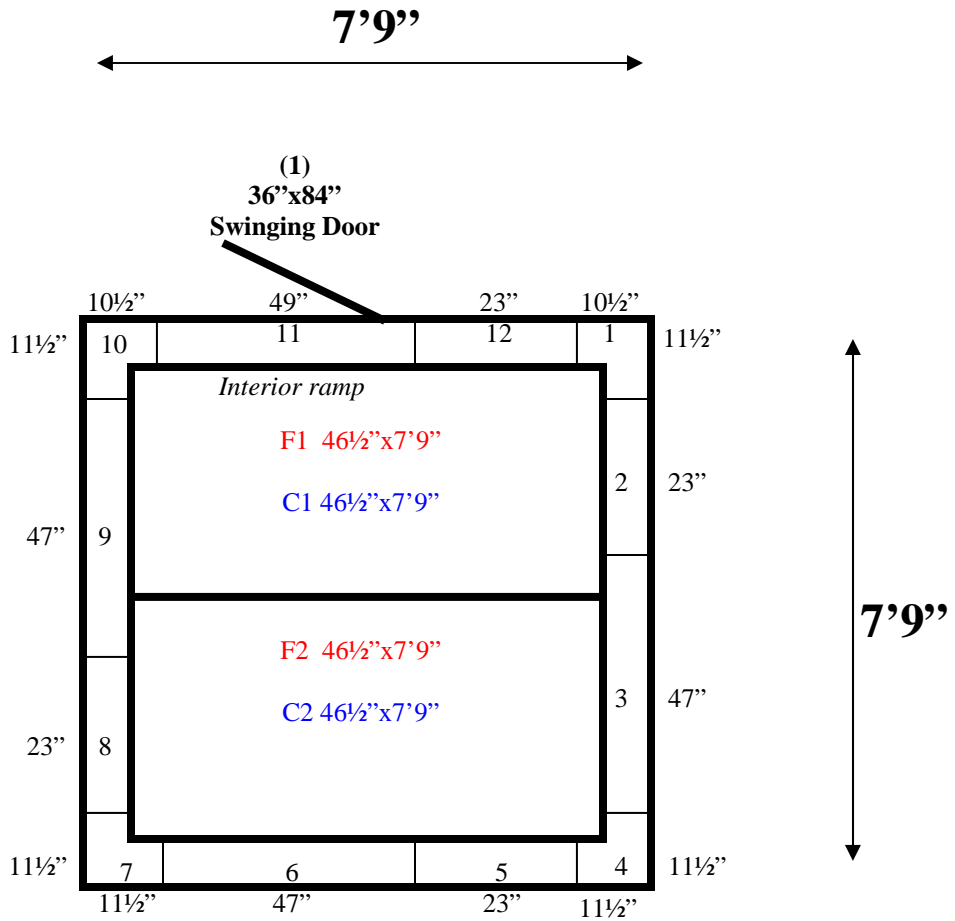

7'9" x 7'9" x 8'6" H
Walk-In Freezer with Floor
Wall, Ceiling & Floor Panels Diagram

121-10
brown

REFRIGERATION SUPERSTORE

World's Largest Inventory

New & Used Walk-In/ Drive-In Coolers/ Freezers/ Refrigeration Systems

1423 Planeview Drive, Oshkosh, WI 54904 Tel (920) 231-1711 Fax (920) 231-1701 www.barrinc.com

**7'9" x 7'9" x 8'6" H
Walk-In Freezer with Floor**

121-10
brown