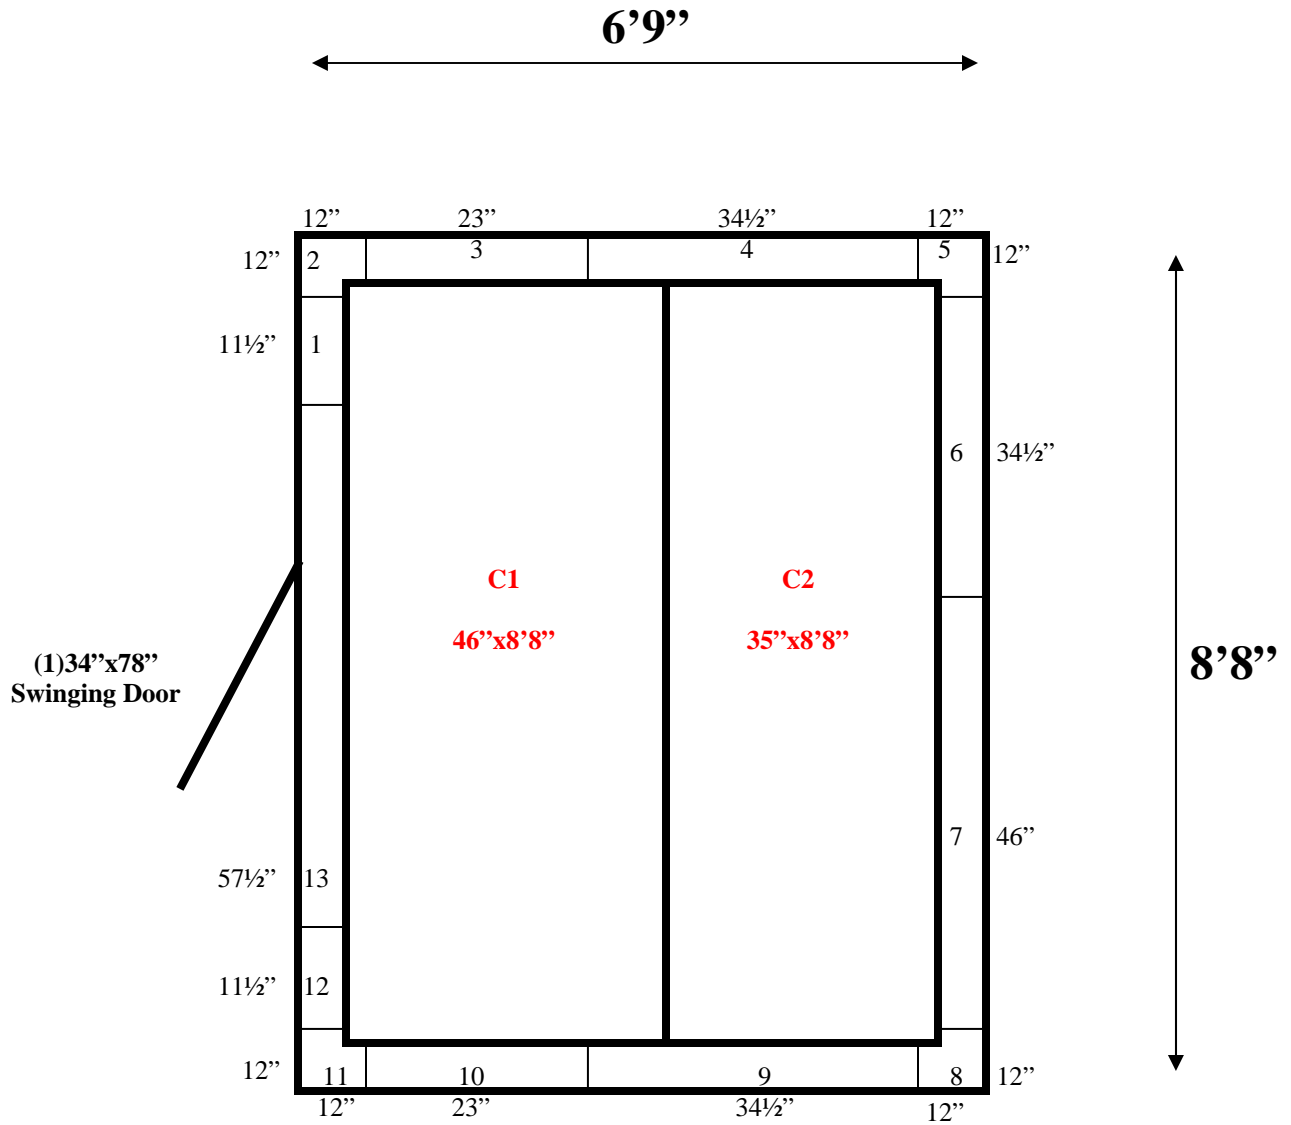

6'9" x 8'8" x 8'3" H
Walk-In Cooler or Walk-In Freezer
Wall & Ceiling Panels Diagram

104-10
green

REFRIGERATION SUPERSTORE

World's Largest Inventory

New & Used Walk-In/ Drive-In Coolers/ Freezers/ Refrigeration Systems

1423 Planeview Drive, Oshkosh, WI 54904 Tel (920) 231-1711 Fax (920) 231-1701 www.barrinc.com

6'9" x 8'8" x 8'3" H
Walk-In Cooler or Walk-In Freezer

104-10
green