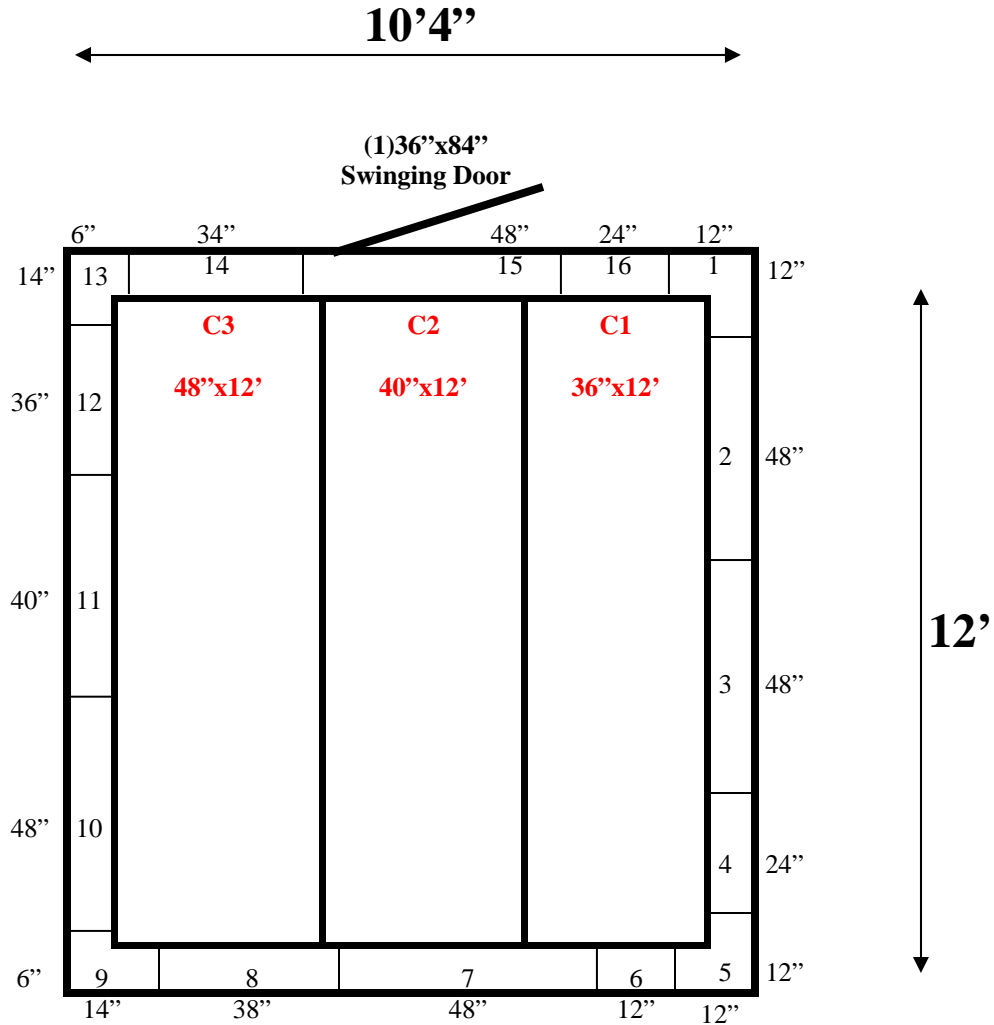

**10'4" x 12' x 10'4" H
Walk-In Cooler or Walk-In Freezer
Wall & Ceiling Panels Diagram**

64-10
grey

REFRIGERATION SUPERSTORE

World's Largest Inventory

New & Used Walk-In/ Drive-In Coolers/ Freezers/ Refrigeration Systems

1423 Planeview Drive, Oshkosh, WI 54904 Tel (920) 231-1711 Fax (920) 231-1701 www.barrinc.com

**10'4" x 12' x 10'4" H
Walk-In Cooler or Walk-In Freezer**

64-10
grey