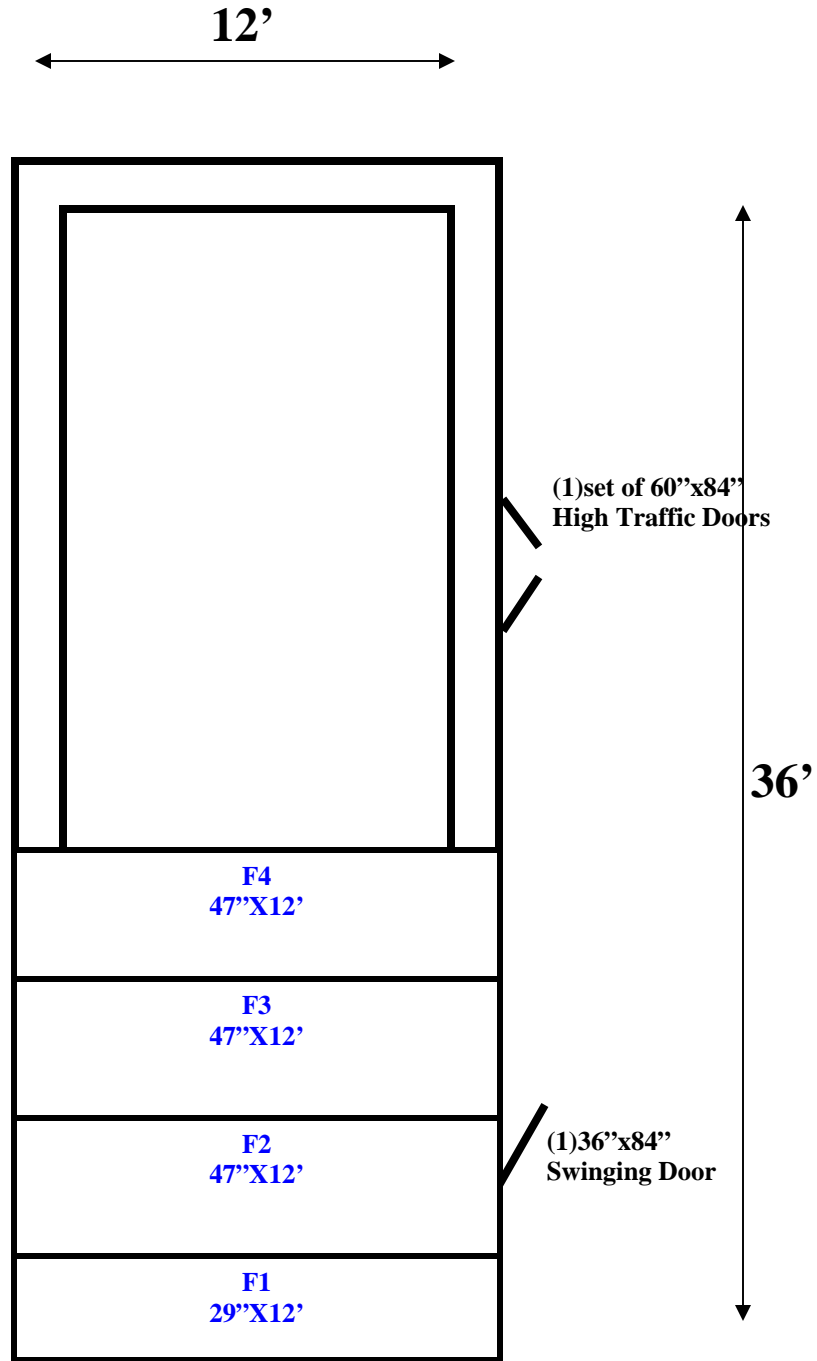

**12' x 36' x 10'6" H
Combination Walk-In Cooler/ Walk-In Freezer
Ceiling Panels Diagram**

REFRIGERATION SUPERSTORE

World's Largest Inventory

New & Used Walk-In/ Drive-In Coolers/ Freezers/ Refrigeration Systems

1423 Planeview Drive, Oshkosh, WI 54904 Tel (920) 231-1711 Fax (920) 231-1701 www.barrinc.com

108-10
Lt brown