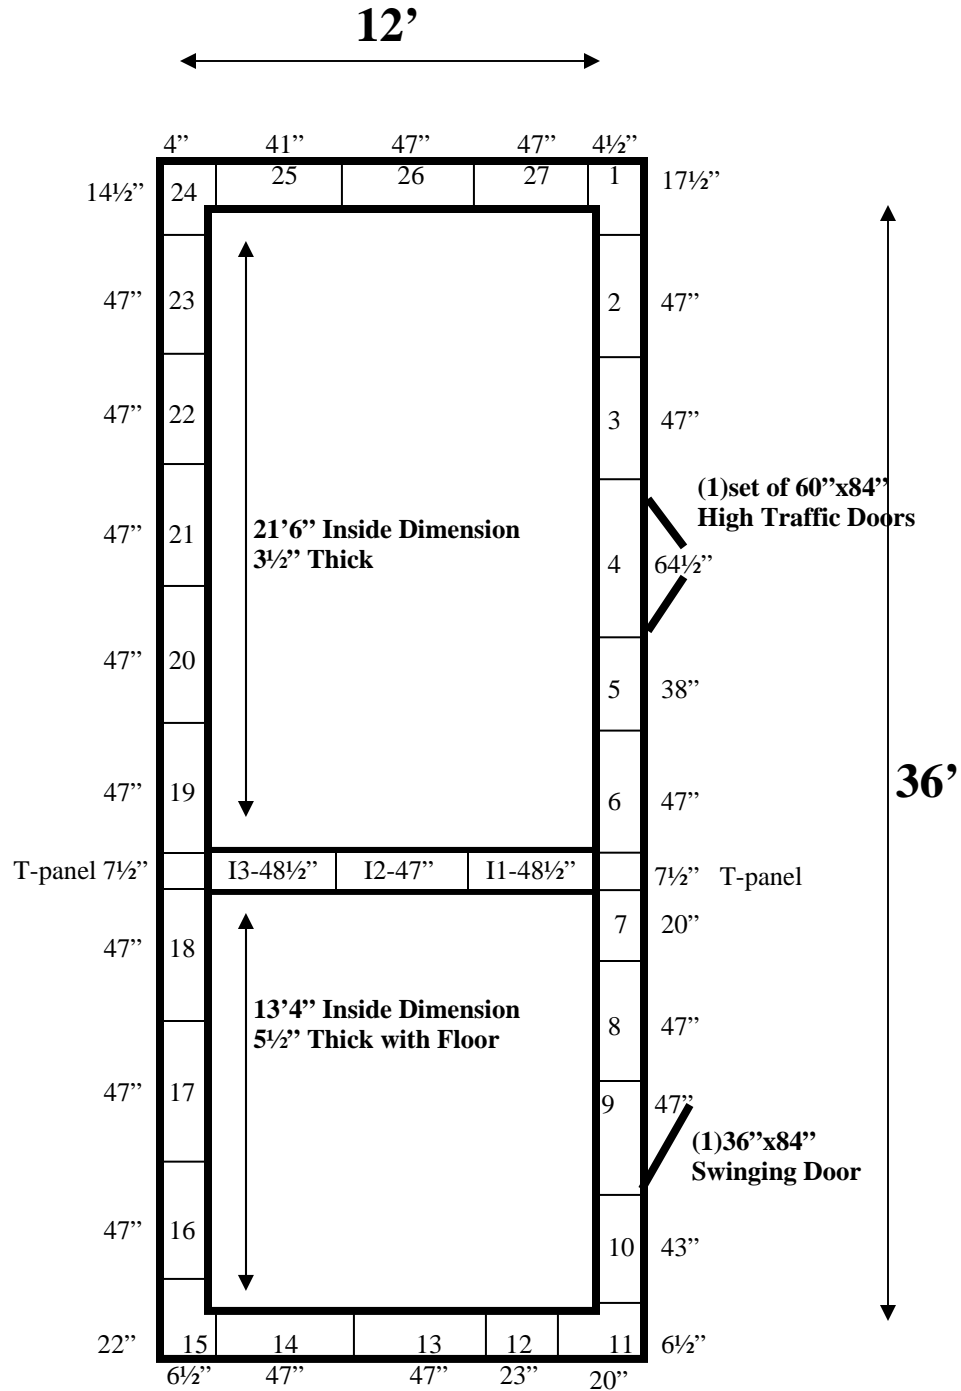

**12' x 36' x 10'6" H
Combination Walk-In Cooler/ Walk-In Freezer
Wall Panels Diagram**

108-10
Lt brown

REFRIGERATION SUPERSTORE

World's Largest Inventory

New & Used Walk-In/ Drive-In Coolers/ Freezers/ Refrigeration Systems

**12' x 36' x 10'6" H
Combination Walk-In Cooler/ Walk-In Freezer**

108-10
Lt brown

REFRIGERATION SUPERSTORE

World's Largest Inventory

New & Used Walk-In/ Drive-In Coolers/ Freezers/ Refrigeration Systems