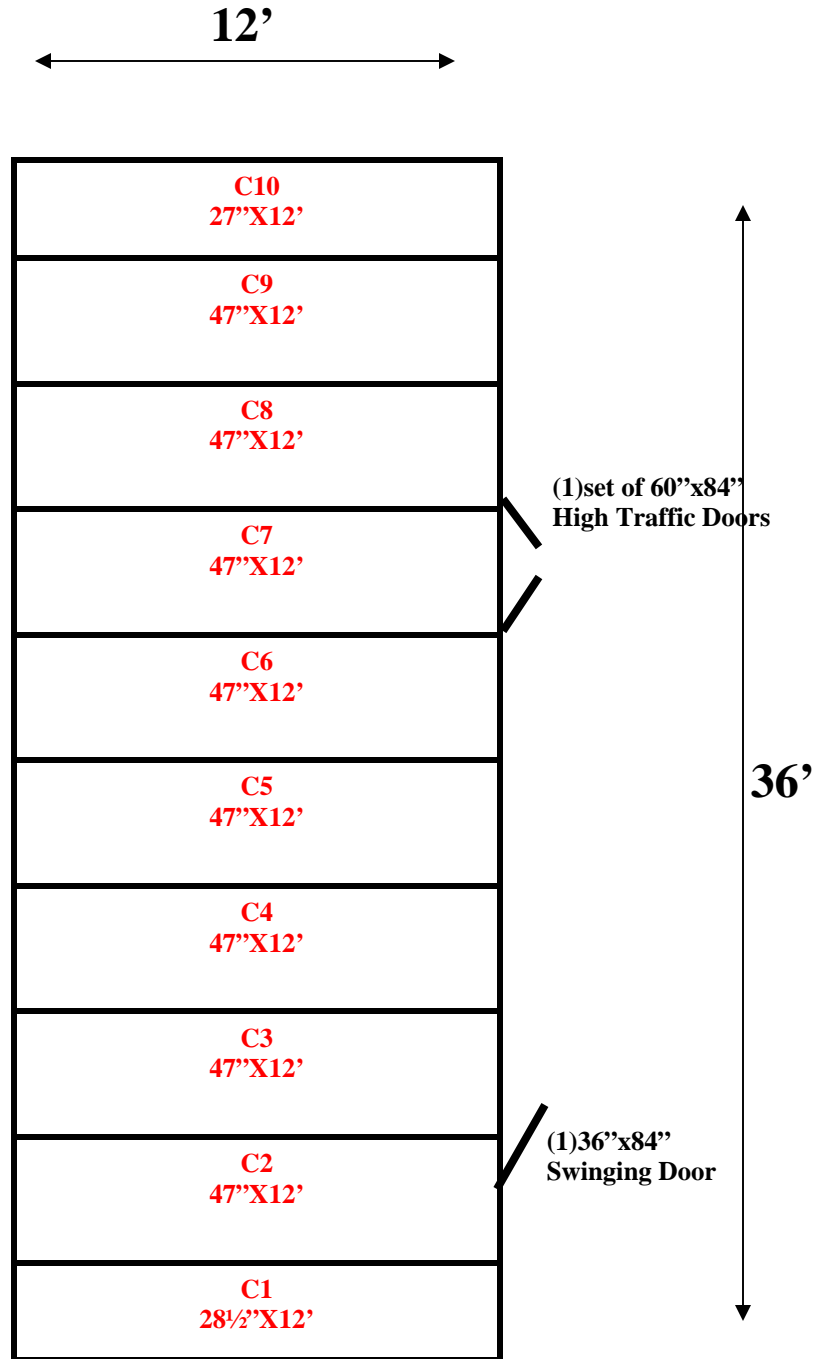

**12' x 36' x 10'6" H
Combination Walk-In Cooler/ Walk-In Freezer
Wall Panels Diagram**

REFRIGERATION SUPERSTORE

World's Largest Inventory

New & Used Walk-In/ Drive-In Coolers/ Freezers/ Refrigeration Systems

1423 Planeview Drive, Oshkosh, WI 54904 Tel (920) 231-1711 Fax (920) 231-1701 www.barrinc.com

108-10
Lt brown