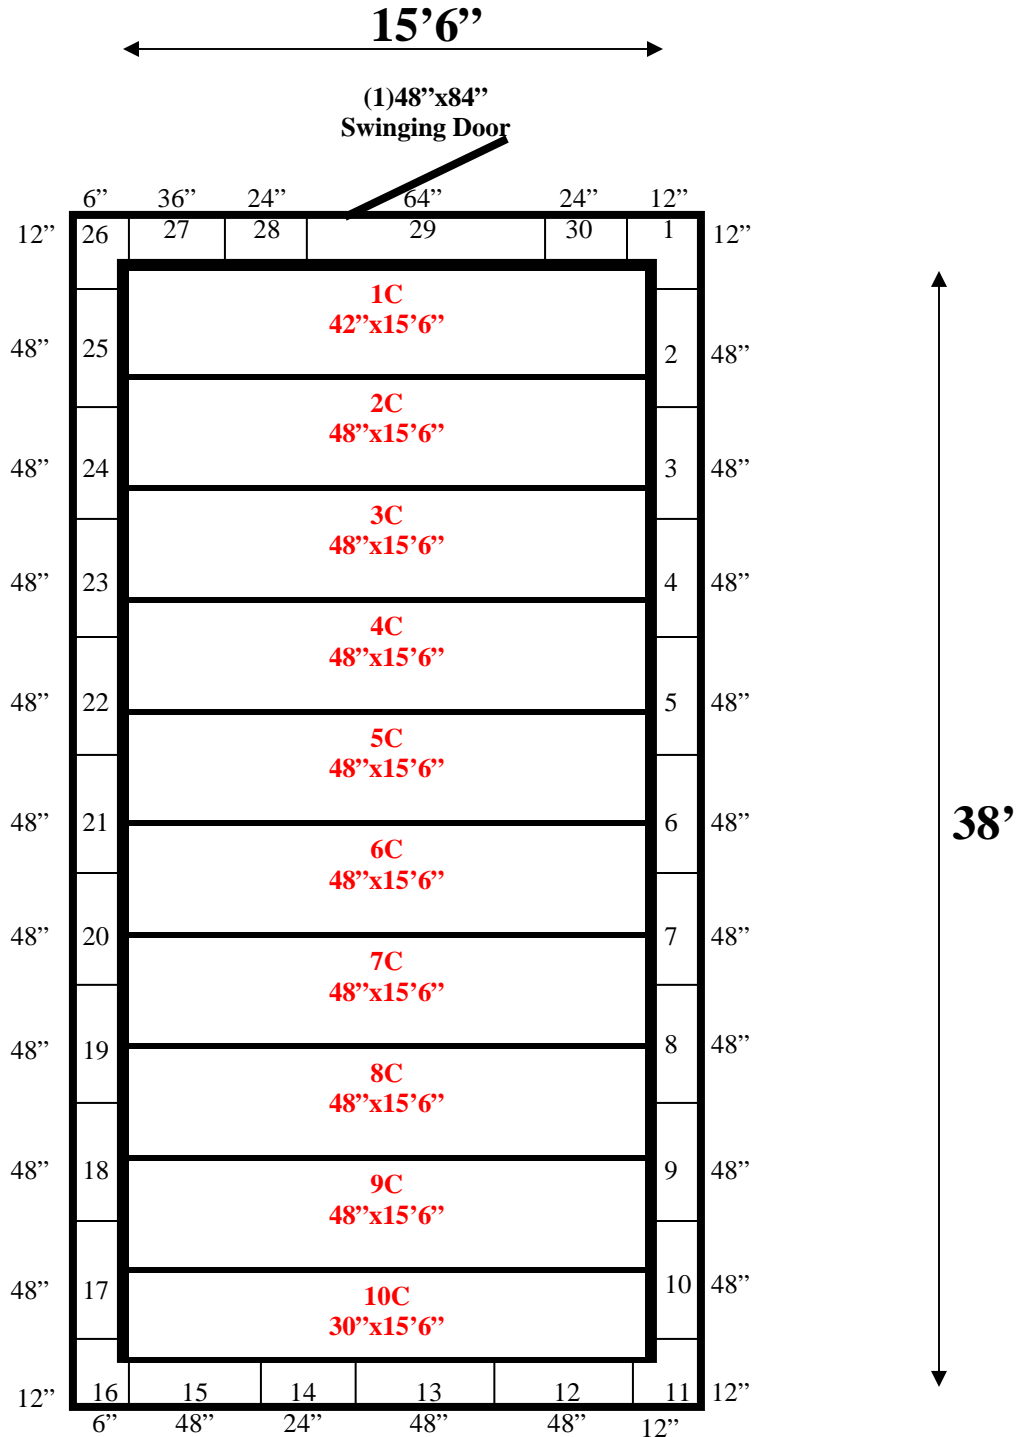

**15'6" x 38' x 9'4" H**  
**Walk-In Cooler or Walk-In Freezer**  
**Wall & Ceiling Panels Diagram**

116-10  
orange

**REFRIGERATION SUPERSTORE**

*World's Largest Inventory*

*New & Used Walk-In/ Drive-In Coolers/ Freezers/ Refrigeration Systems*

1423 Planeview Drive, Oshkosh, WI 54904 Tel (920) 231-1711 Fax (920) 231-1701 [www.barrinc.com](http://www.barrinc.com)

**15'6" x 38' x 9'4" H  
Walk-In Cooler or Walk-In Freezer**

116-10  
orange