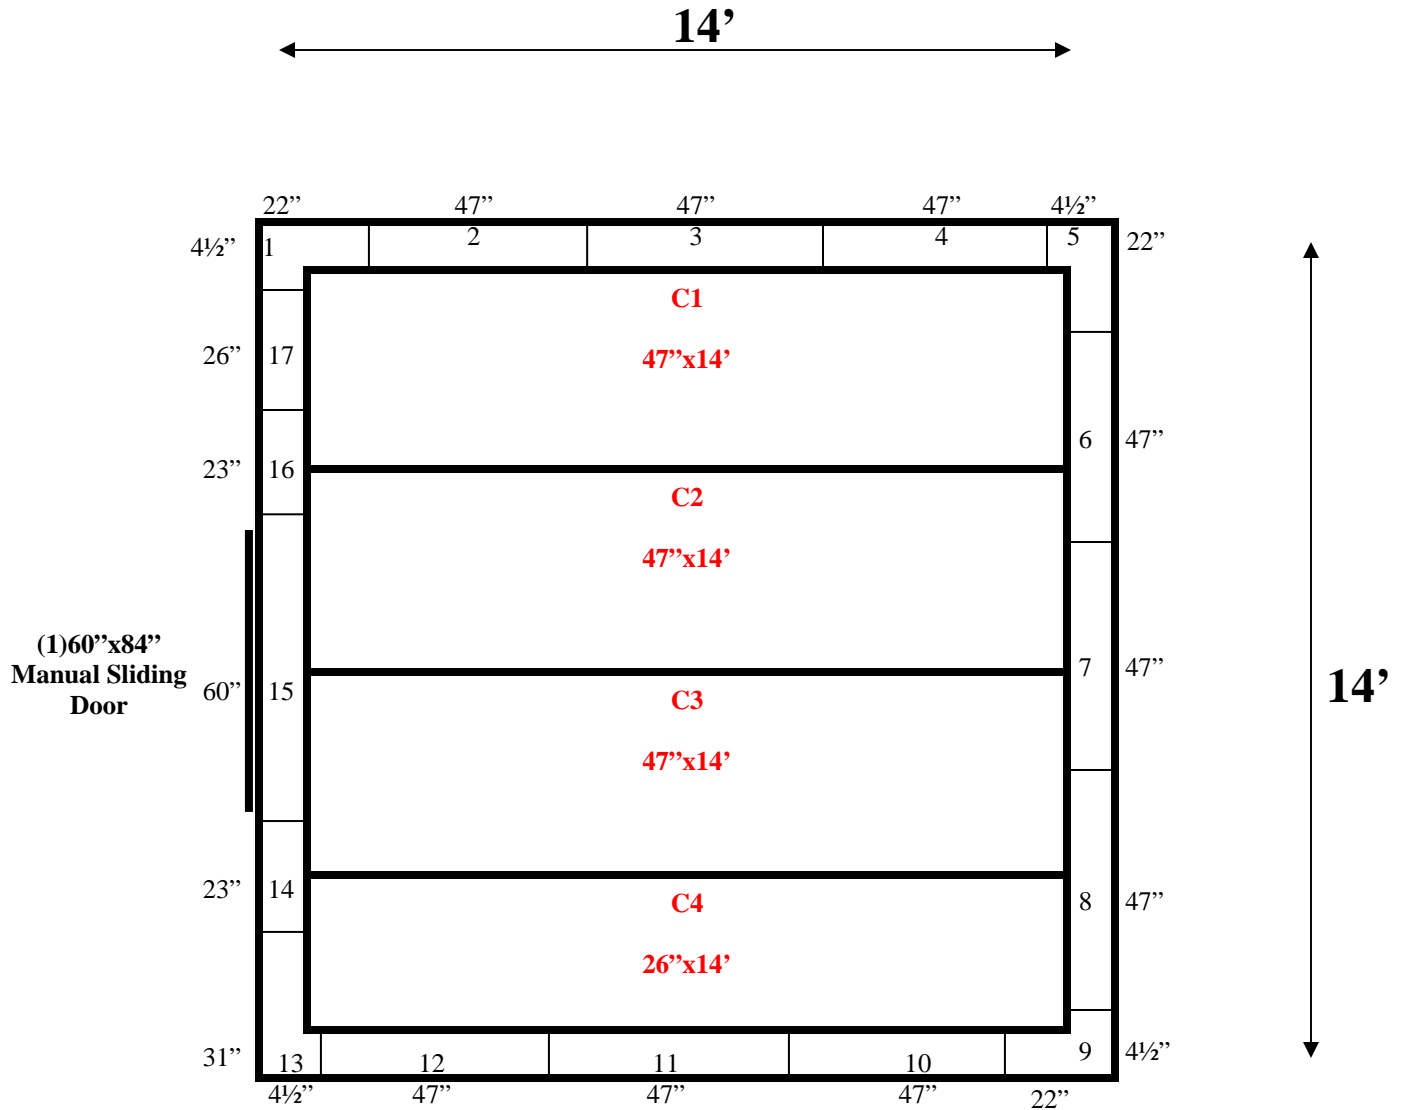

**14' x 14' x 10' H  
Walk-In Cooler or Walk-In Freezer  
Wall & Ceiling Panels Diagram**

Lt blue

**REFRIGERATION SUPERSTORE**

*World's Largest Inventory*

*New & Used Walk-In/ Drive-In Coolers/ Freezers/ Refrigeration Systems*