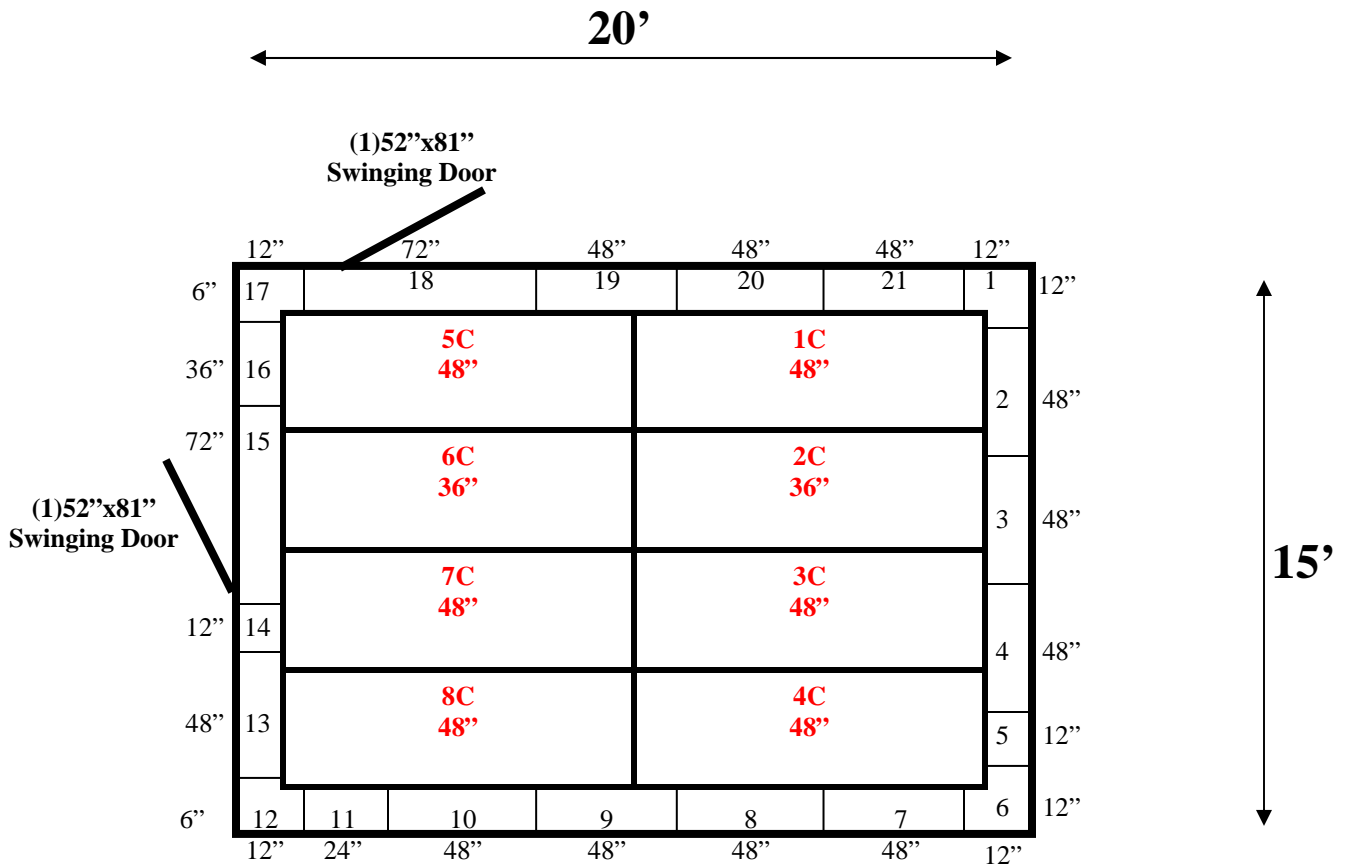

Ceiling support: I-Beam on top with hangers

**15' x 20' x 8'4" H
Walk-In Cooler or Walk-In Freezer
Wall & Ceiling Panels Diagram**

115-10
green

REFRIGERATION SUPERSTORE

World's Largest Inventory

New & Used Walk-In/ Drive-In Coolers/ Freezers/ Refrigeration Systems