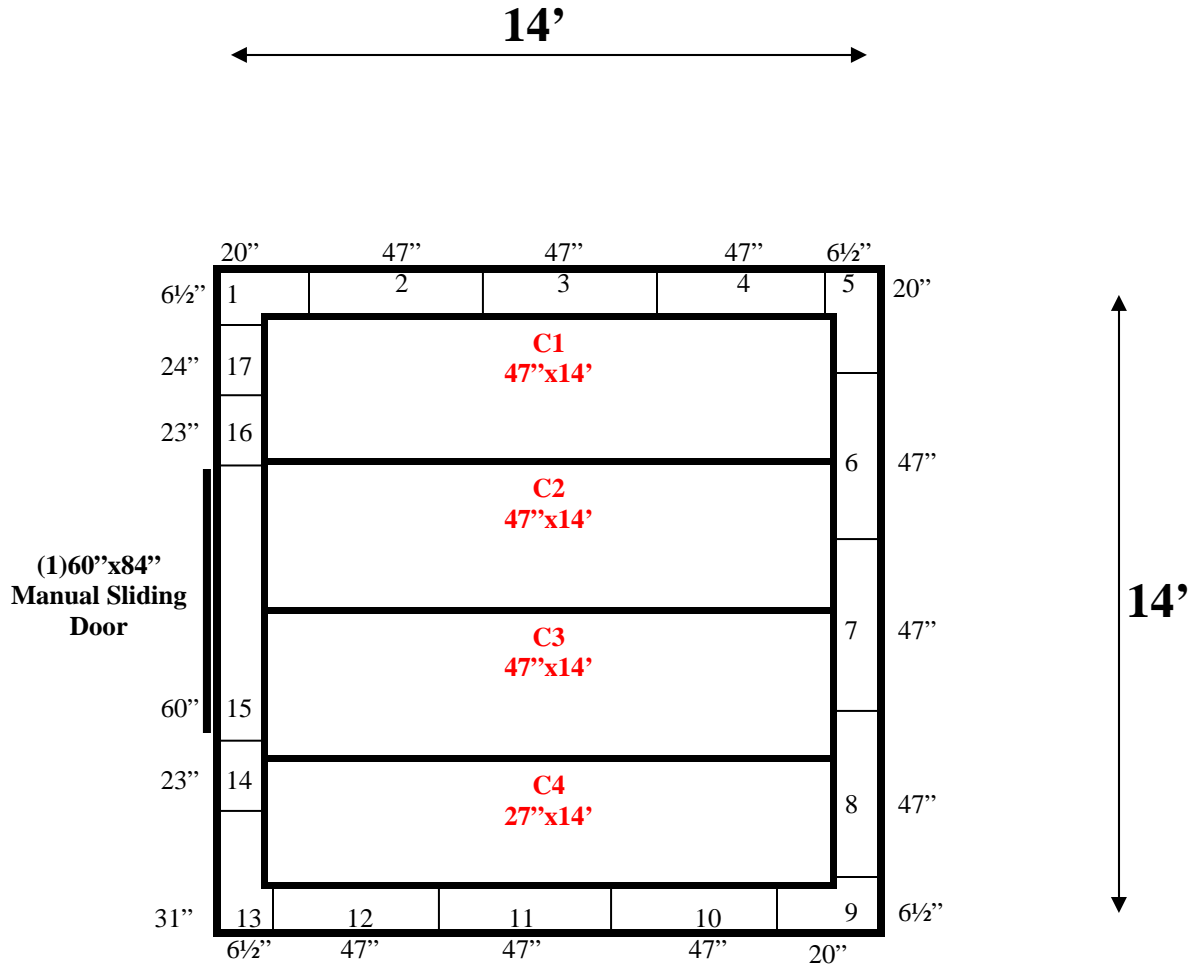

**14' x 14' x 10'2" H
Walk-In Cooler or Walk-In Freezer
Wall & Ceiling Panels Diagram**

107-10
orange

REFRIGERATION SUPERSTORE

World's Largest Inventory

New & Used Walk-In/ Drive-In Coolers/ Freezers/ Refrigeration Systems