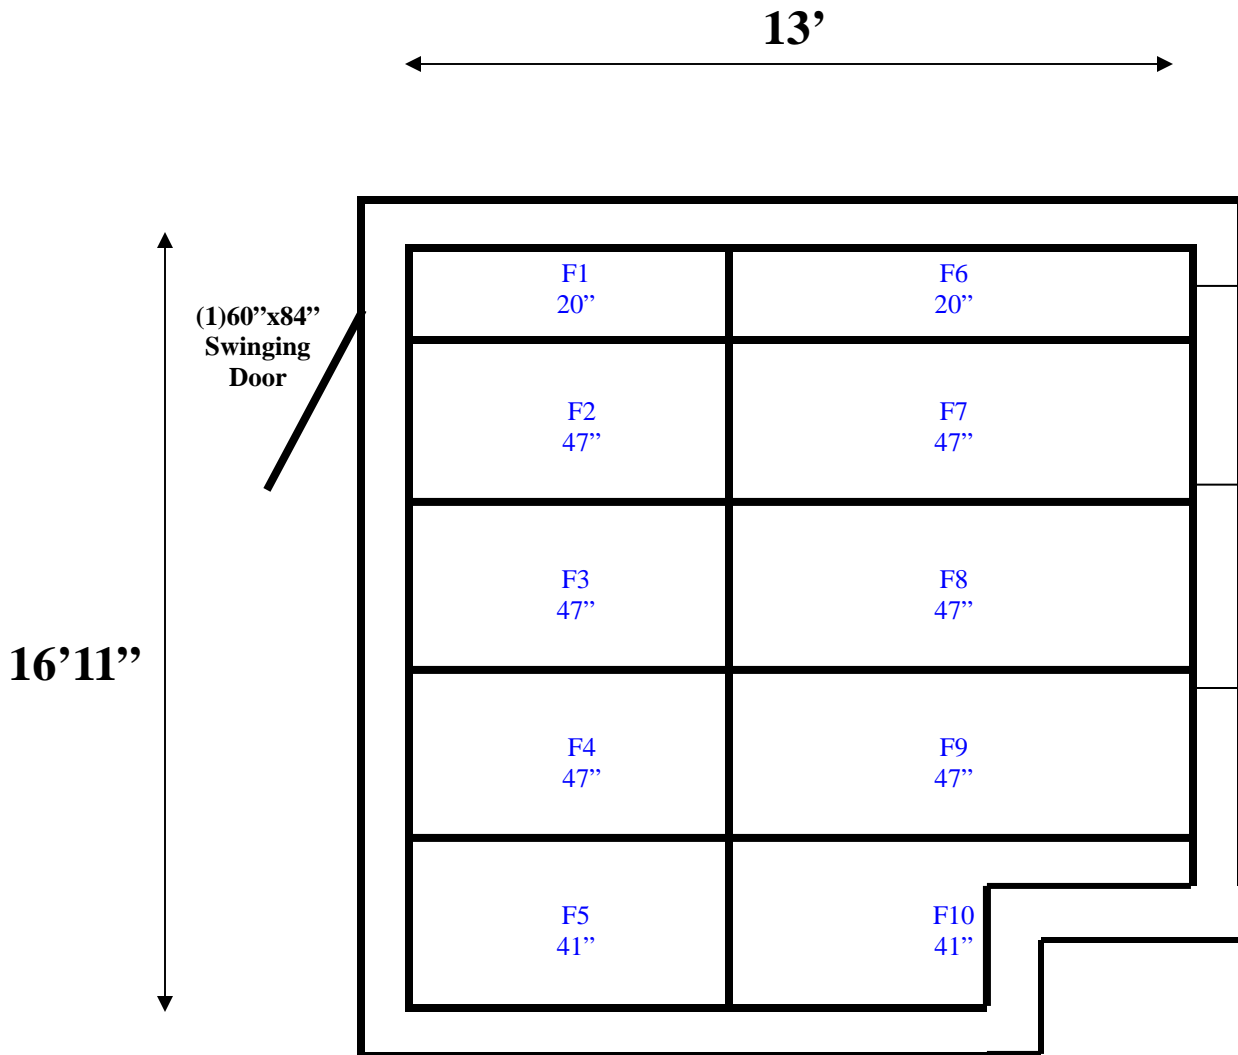

**13' x 16'11" x 8'4" H
Walk-In Freezer with Floor
Wall & Ceiling Panels Diagram**

106-10
yellow

REFRIGERATION SUPERSTORE

World's Largest Inventory

New & Used Walk-In/ Drive-In Coolers/ Freezers/ Refrigeration Systems

1423 Planeview Drive, Oshkosh, WI 54904 Tel (920) 231-1711 Fax (920) 231-1701 www.barrinc.com

**13' x 16'11" x 8'4" H
Walk-In Freezer with Floor
Floor Panels Diagram**

106-10
yellow

REFRIGERATION SUPERSTORE

13' x 16'11" x 8'4" H
Walk-In Freezer with Floor

106-10
yellow