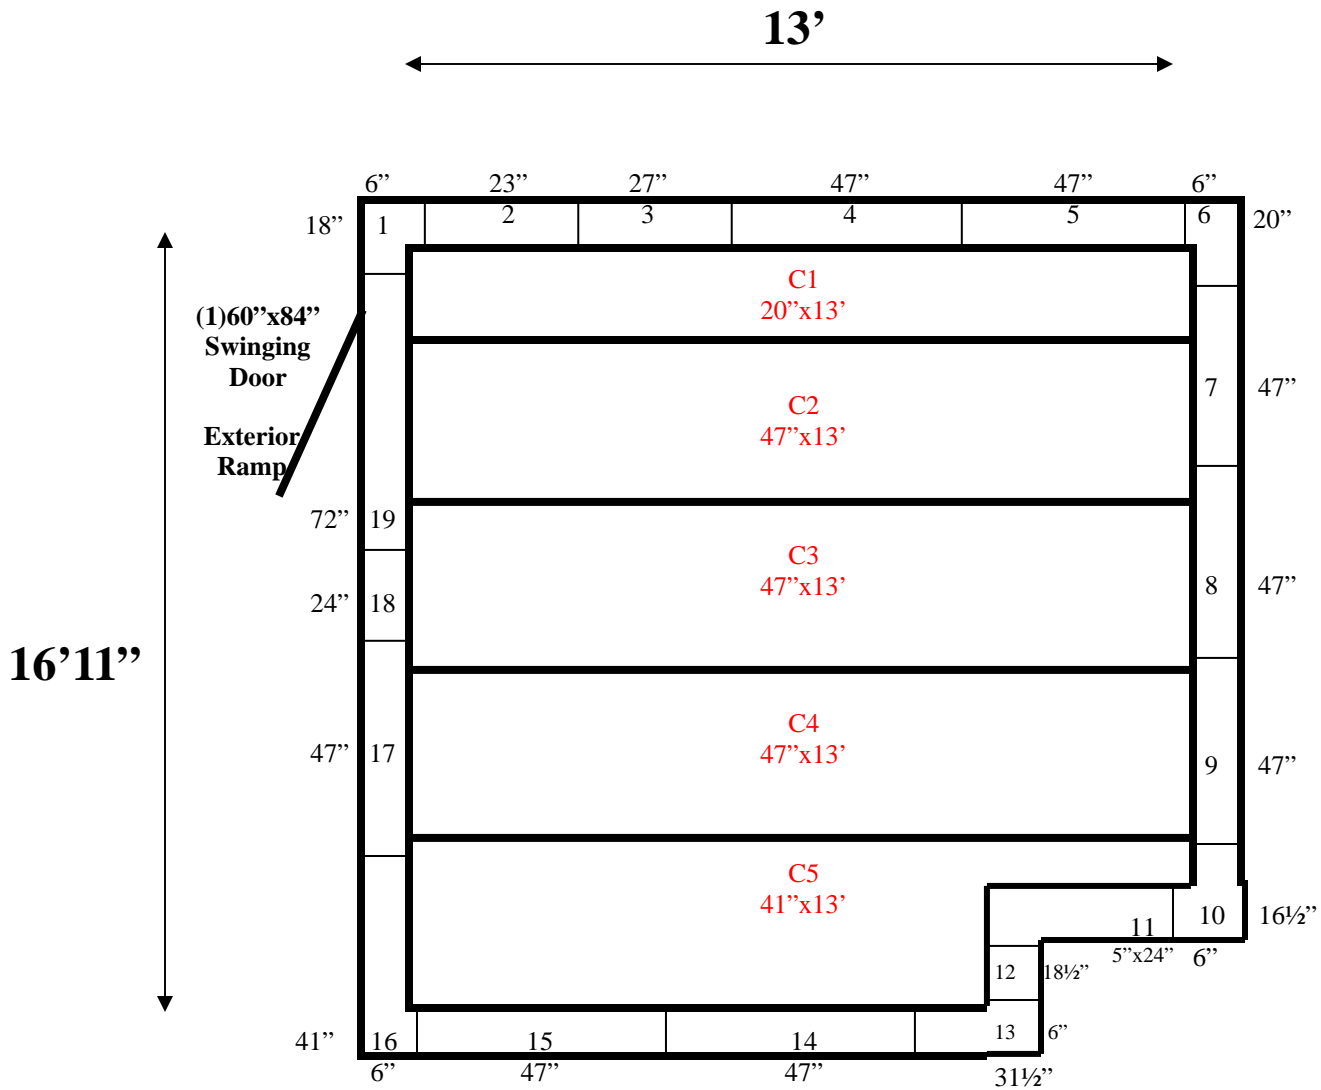

**13' x 16'11" x 8'4" H
Walk-In Freezer with Floor
Wall & Ceiling Panels Diagram**

106-10
yellow

REFRIGERATION SUPERSTORE

World's Largest Inventory

New & Used Walk-In/ Drive-In Coolers/ Freezers/ Refrigeration Systems

1423 Planeview Drive, Oshkosh, WI 54904 Tel (920) 231-1711 Fax (920) 231-1701 www.barrinc.com

**13' x 16'11" x 8'4" H
Walk-In Freezer with Floor
Floor Panels Diagram**

106-10
yellow

REFRIGERATION SUPERSTORE

13' x 16'11" x 8'4" H
Walk-In Freezer with Floor

106-10
yellow