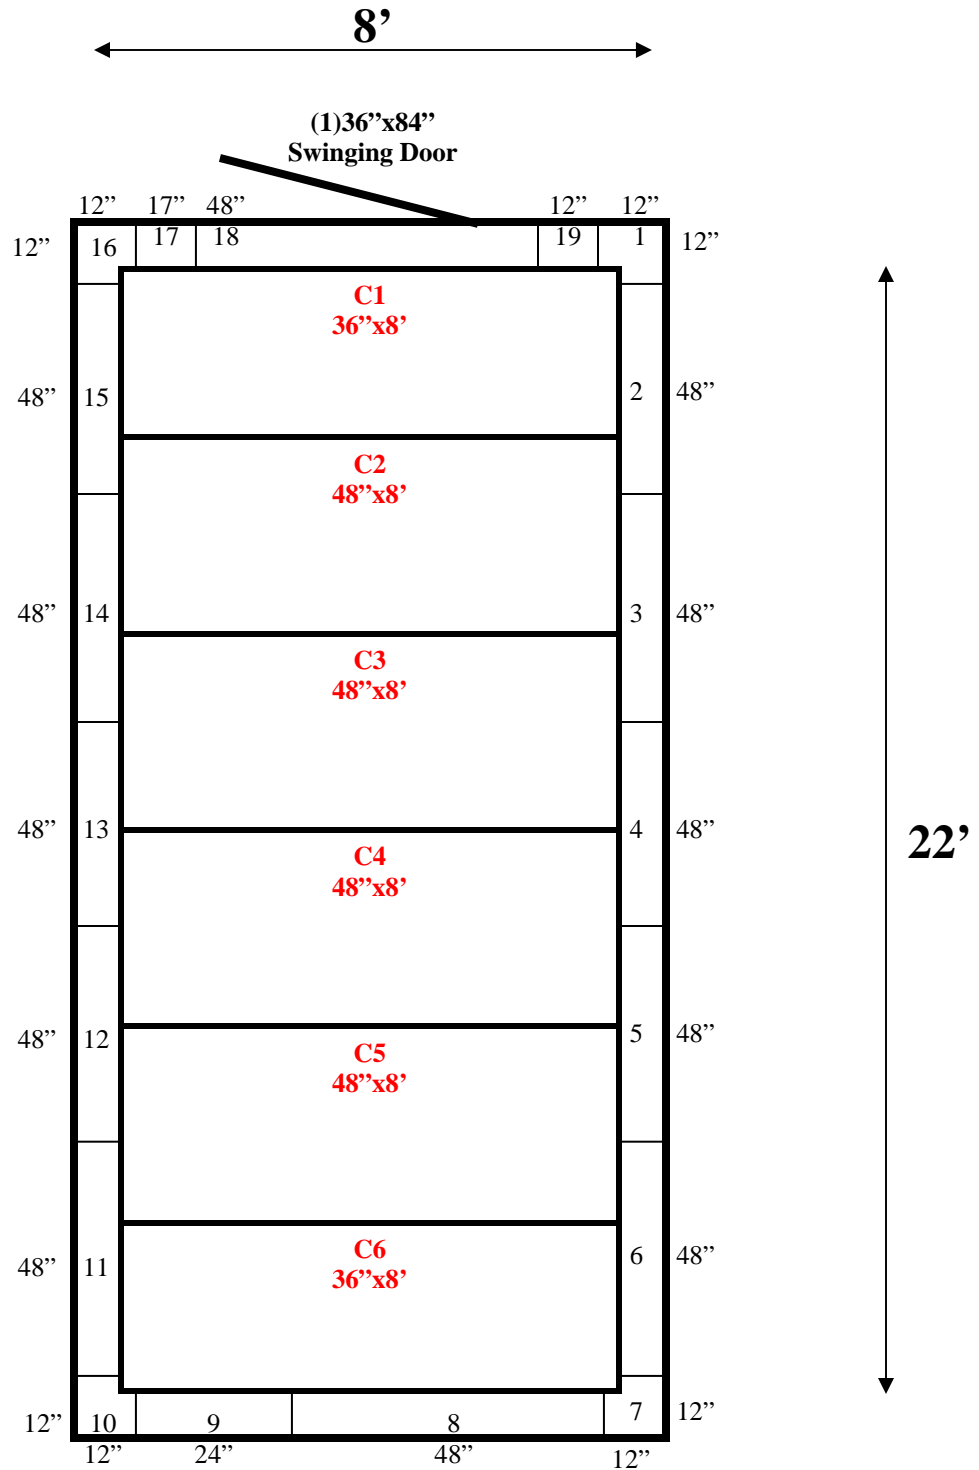

**8' x 22' x 10'4" H
Walk-In Cooler or Walk-In Freezer
Wall & Ceiling Panels Diagram**

64-10
orange

REFRIGERATION SUPERSTORE

World's Largest Inventory

New & Used Walk-In/ Drive-In Coolers/ Freezers/ Refrigeration Systems

1423 Planeview Drive, Oshkosh, WI 54904 Tel (920) 231-1711 Fax (920) 231-1701 www.barrinc.com

**8' x 22' x 10'4" H
Walk-In Cooler or Walk-In Freezer**

64-10
orange