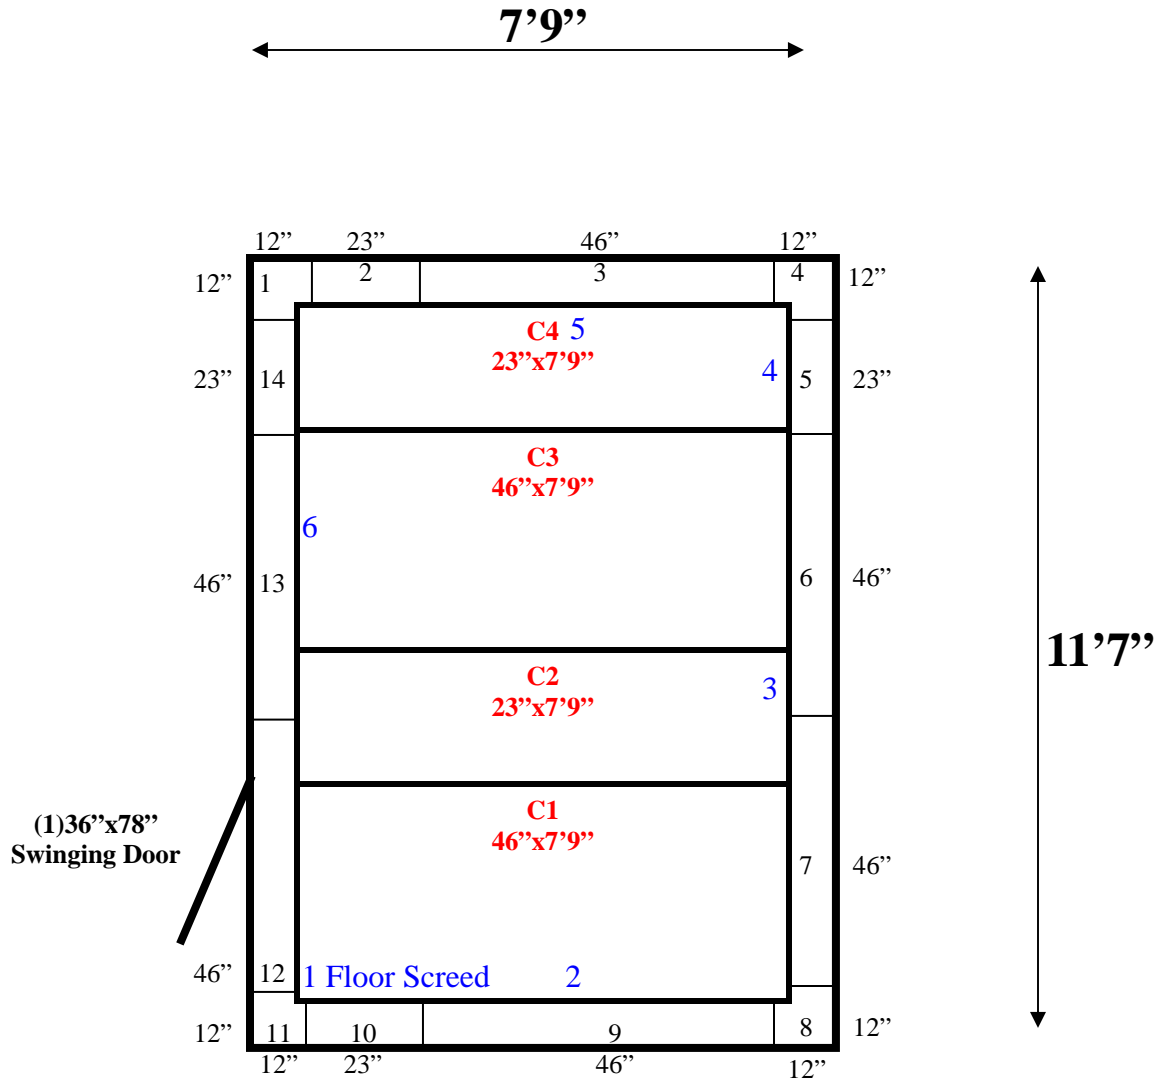

**7'9" x 11'7" x 7'4" H (8'6" H with Evap Hood)
Walk-In Cooler or Walk-In Freezer
Wall & Ceiling Panels Diagram**

61-10
Black

REFRIGERATION SUPERSTORE

World's Largest Inventory

New & Used Walk-In/ Drive-In Coolers/ Freezers/ Refrigeration Systems

1423 Planeview Drive, Oshkosh, WI 54904 Tel (920) 231-1711 Fax (920) 231-1701 www.barrinc.com

**7'9" x 11'7" x 7'4" H (8'6" H with Evap Hood)
Walk-In Cooler or Walk-In Freezer**

64-10
Yellow

REFRIGERATION SUPERSTORE