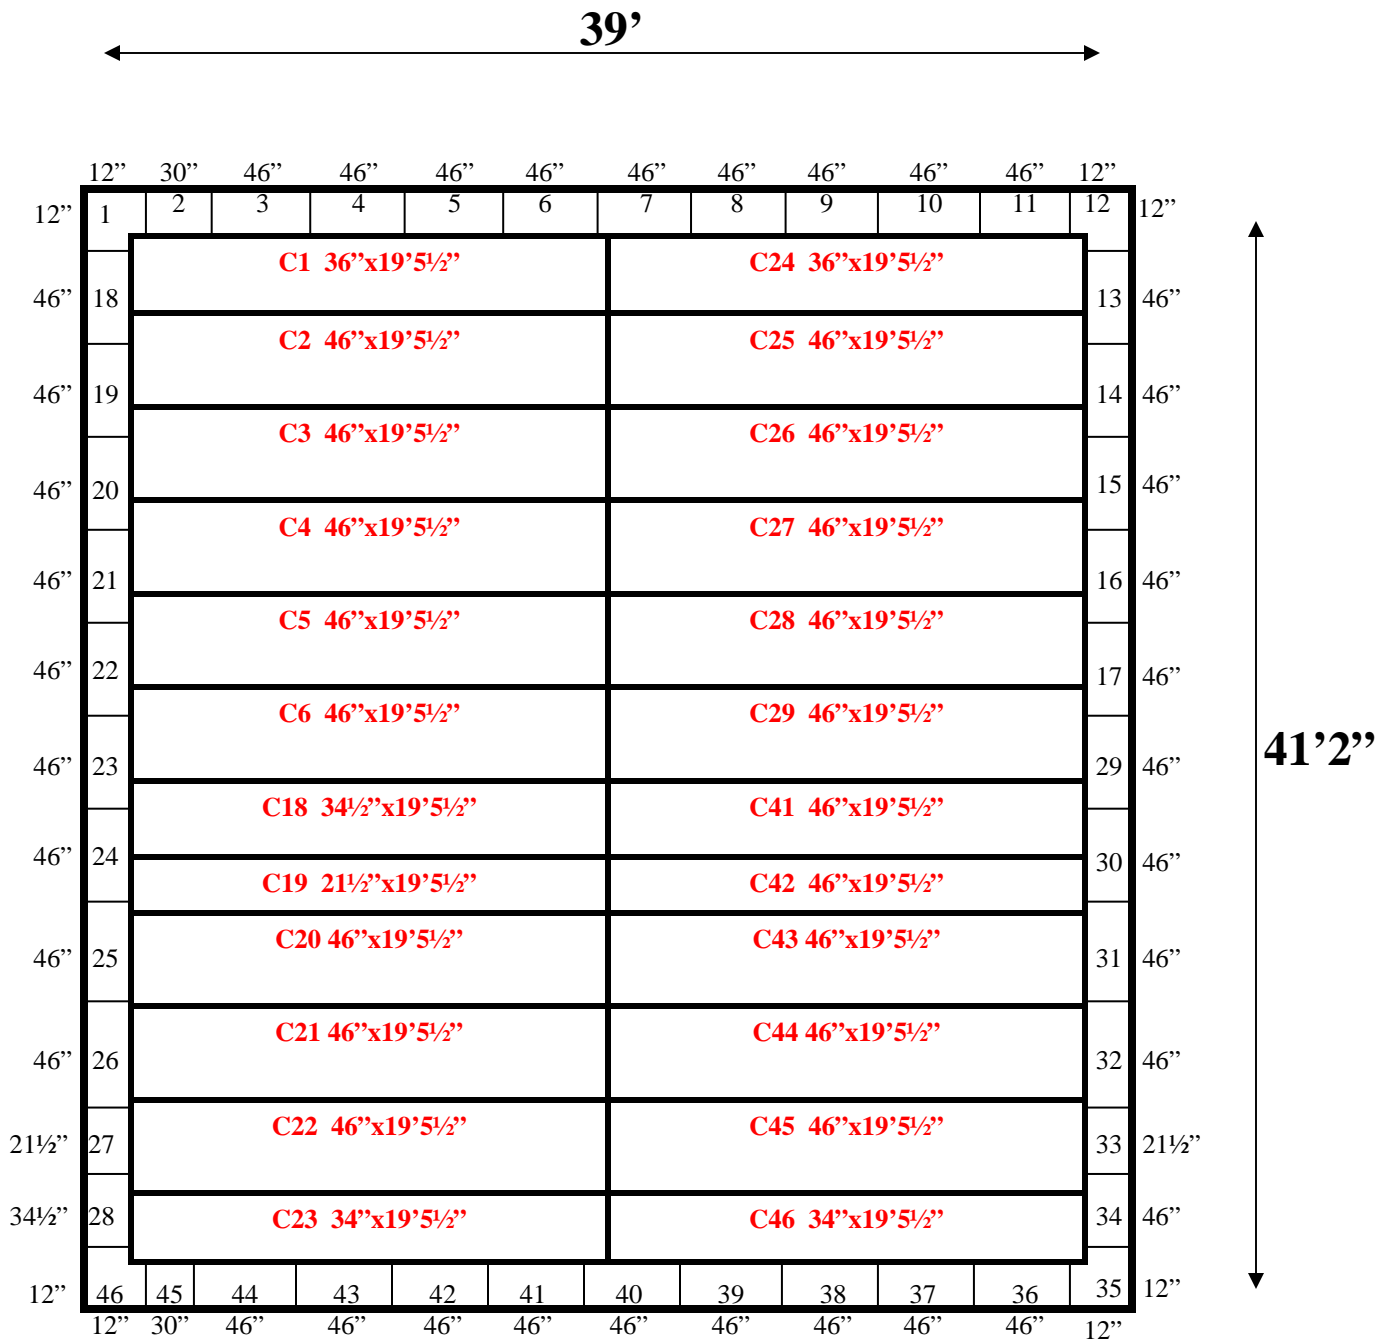

10'x10' Manual Bi-Parting Door (cut door opening where buyer wants)

39' x 41'2" x 18'7" H
Walk-In Cooler or Walk-In Freezer
Wall & Ceiling Panels Diagram

REFRIGERATION SUPERSTORE

World's Largest Inventory