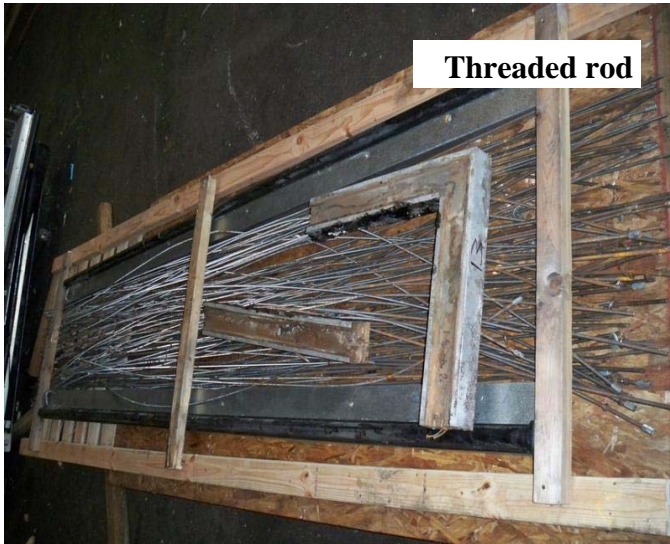

REFRIGERATION SUPERSTORE

World's Largest Inventory

New & Used Walk-In/ Drive-In Coolers/ Freezers/ Refrigeration Systems

1423 Planeview Drive, Oshkosh, WI 54904 Tel (920) 231-1711 Fax (920) 231-1701 www.barrinc.com

**39' x 41'2" x 18'7" H
Walk-In Cooler or Walk-In Freezer**