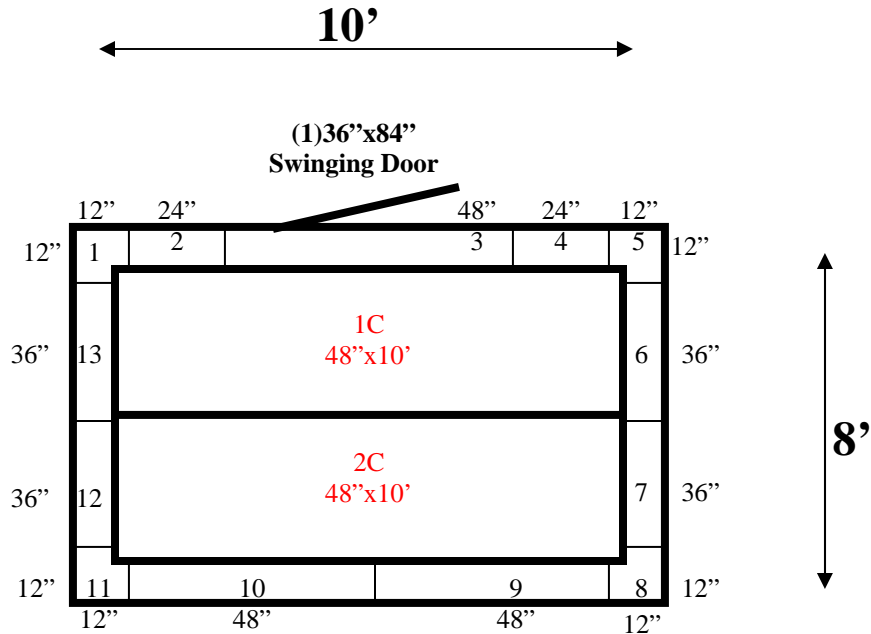

8' x 10' x 8'4" H
Walk-In Cooler or Walk-In Freezer
Wall & Ceiling Panels Diagram

85-10
Red

REFRIGERATION SUPERSTORE

World's Largest Inventory

New & Used Walk-In/ Drive-In Coolers/ Freezers/ Refrigeration Systems