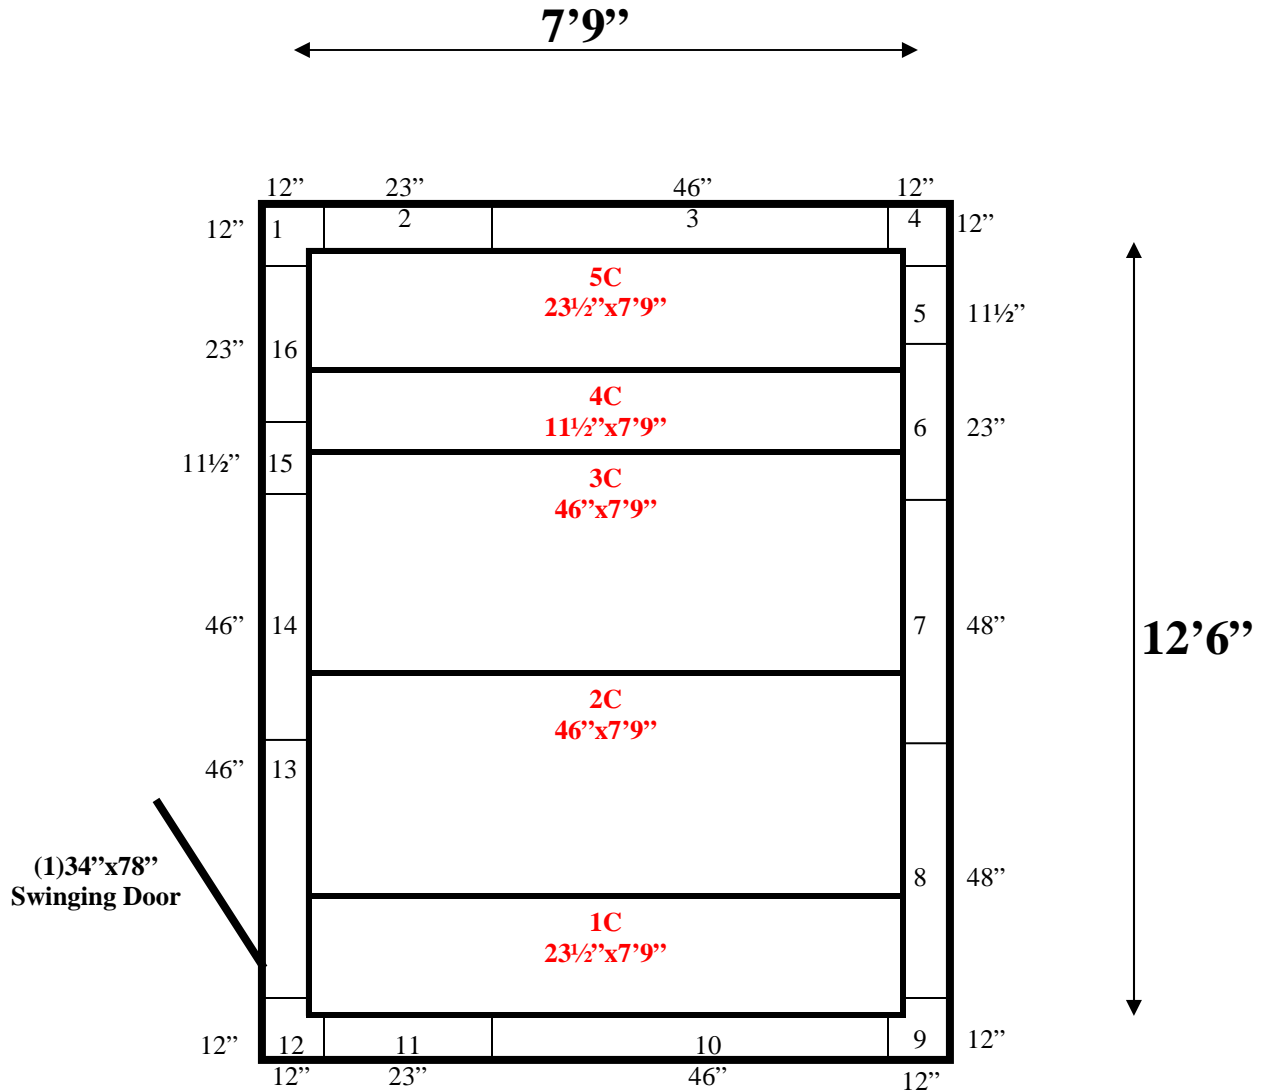

**7'9" x 12'6" x 9'5" H  
Walk-In Cooler or Walk-In Freezer  
Wall & Ceiling Panels Diagram**

10  
silver

**REFRIGERATION SUPERSTORE**

*World's Largest Inventory*

*New & Used Walk-In/ Drive-In Coolers/ Freezers/ Refrigeration Systems*

1423 Planeview Drive, Oshkosh, WI 54904 Tel (920) 231-1711 Fax (920) 231-1701 www.barrinc.com

**7'9" x 12'6" x 9'5" H  
Walk-In Cooler or Walk-In Freezer**

10  
silver