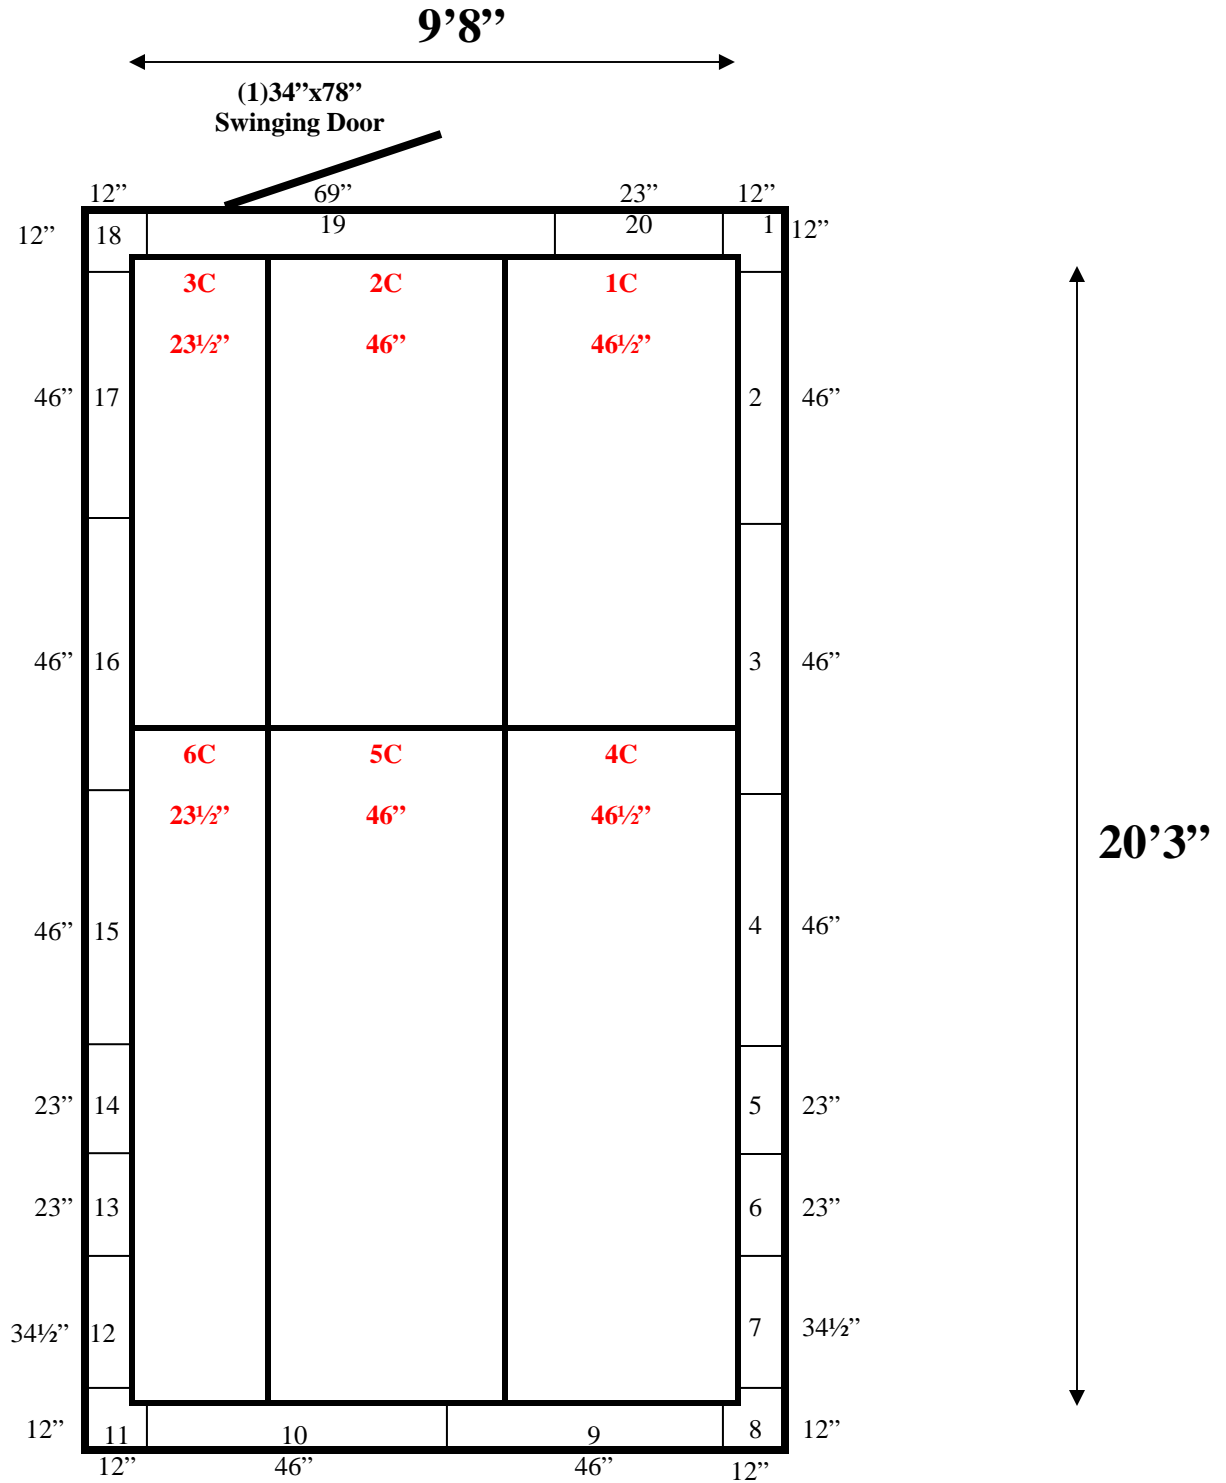

9'8" x 20'3" x 8'2" H
Walk-In Cooler or Walk-In Freezer
Wall & Ceiling Panels Diagram

97-10
green

REFRIGERATION SUPERSTORE

World's Largest Inventory

New & Used Walk-In/ Drive-In Coolers/ Freezers/ Refrigeration Systems

1423 Planeview Drive, Oshkosh, WI 54904 Tel (920) 231-1711 Fax (920) 231-1701 www.barrinc.com

**9'8" x 20'3" x 8'2" H
Walk-In Cooler or Walk-In Freezer**

97-10
green