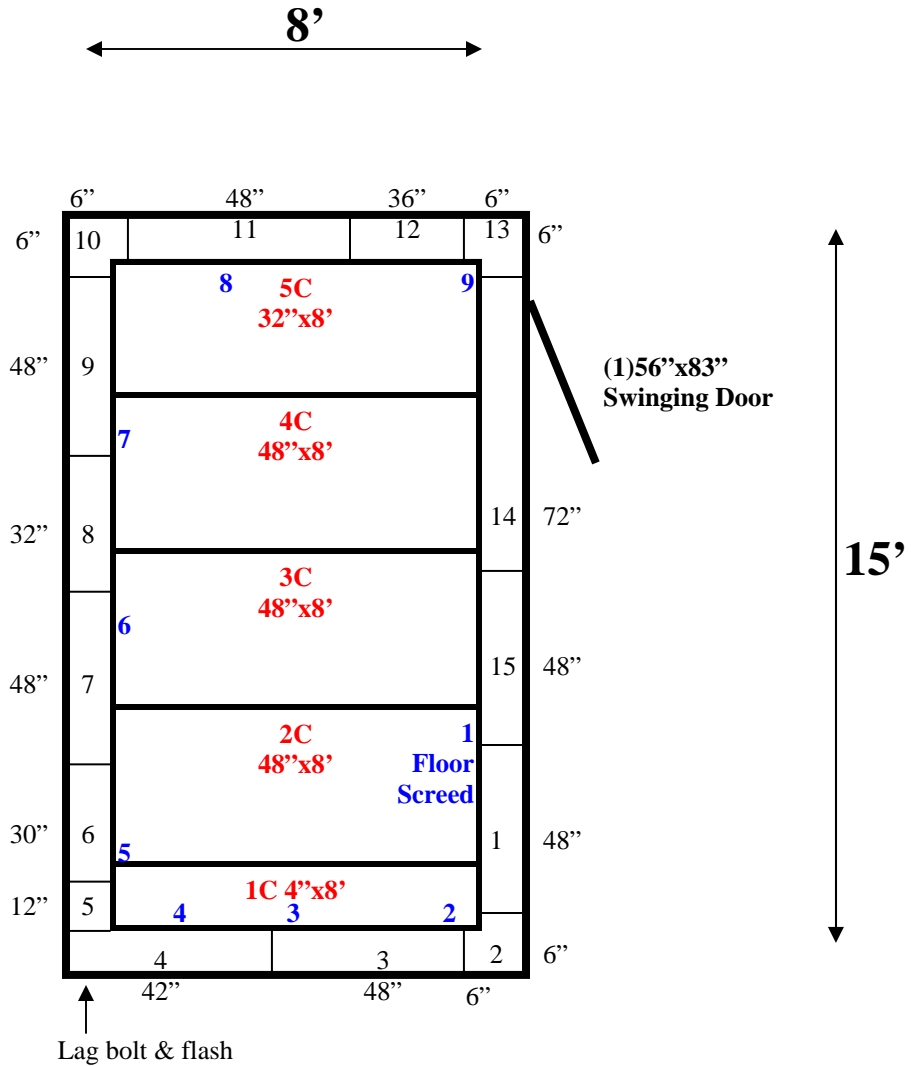

**8' x 15' x 10' H
Walk-In Cooler or Walk-In Freezer
Wall & Ceiling Panels Diagram**

81-10
Red green

REFRIGERATION SUPERSTORE

World's Largest Inventory

New & Used Walk-In/ Drive-In Coolers/ Freezers/ Refrigeration Systems

1423 Planeview Drive, Oshkosh, WI 54904 Tel (920) 231-1711 Fax (920) 231-1701 www.barrinc.com

**8' x 15' x 10' H
Walk-In Cooler or Walk-In Freezer**

81-10
Red green