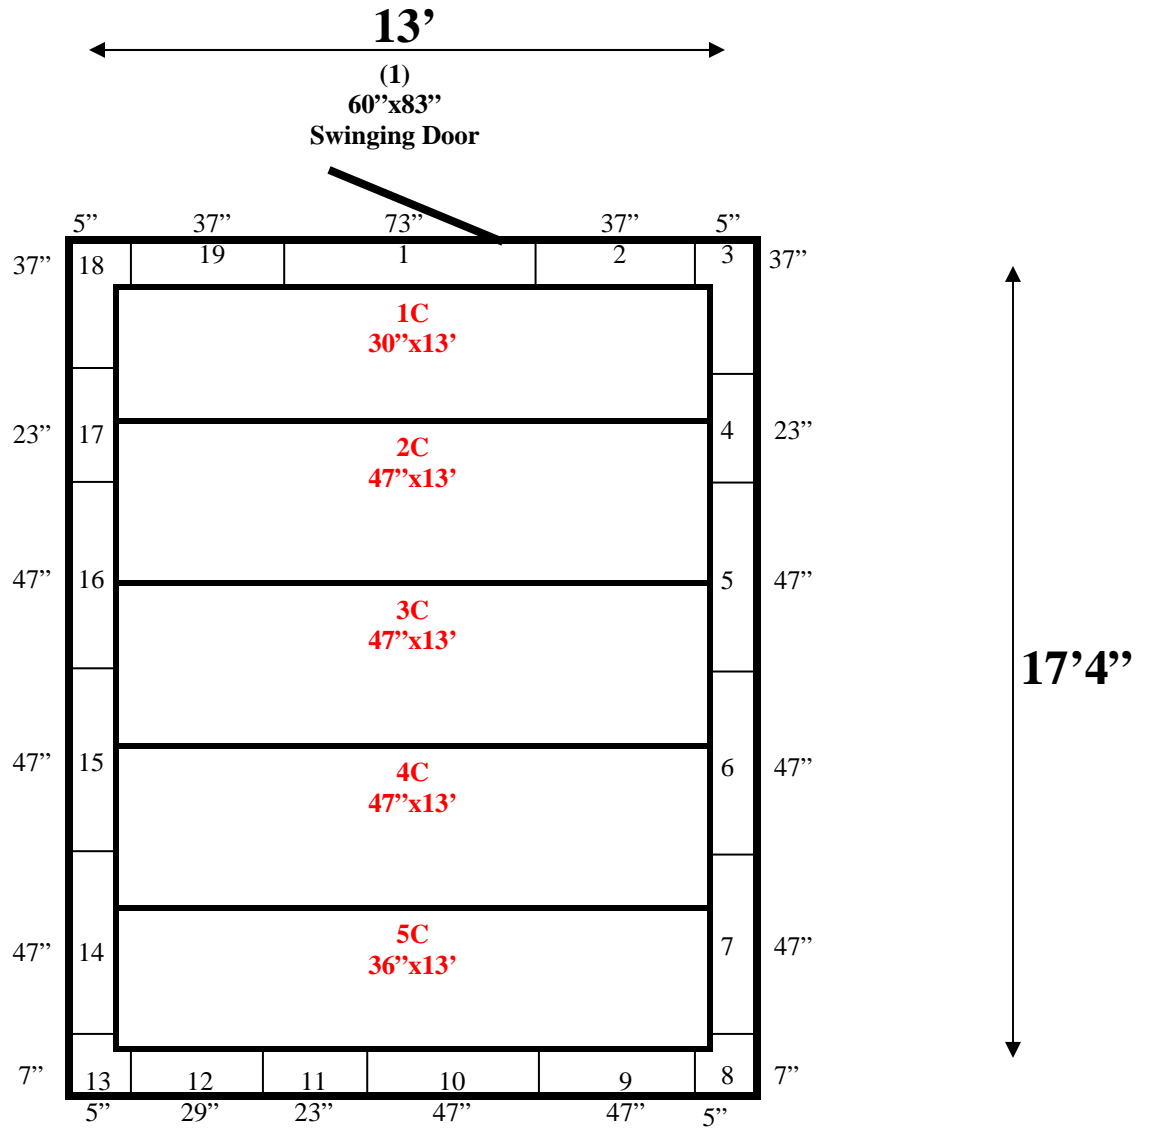

13' x 17'4" x 9'11"
Walk-In Freezer with Floor
Wall & Ceiling Panels Diagram

89-10
brown

REFRIGERATION SUPERSTORE

World's Largest Inventory

New & Used Walk-In/ Drive-In Coolers/ Freezers/ Refrigeration Systems

1423 Planeview Drive, Oshkosh, WI 54904 Tel (920) 231-1711 Fax (920) 231-1701 www.barrinc.com

Floor sits inside of walls.

13' x 17'4" x 9'11"
Walk-In Freezer with Floor
Floor Panels Diagram

89-10
brown

REFRIGERATION SUPERSTORE

89-10
brown