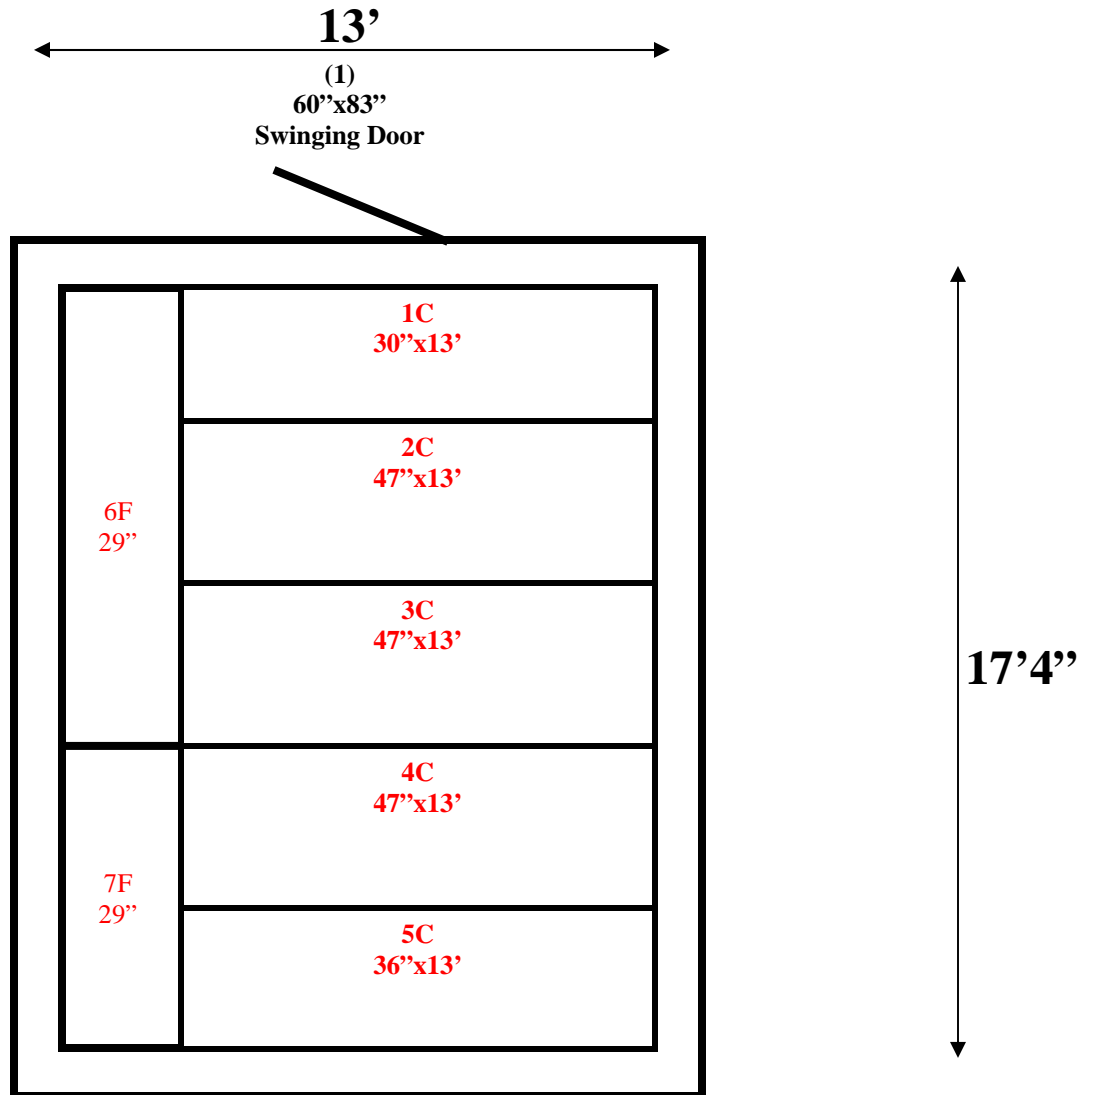

13' x 17'4" x 9'11"
Walk-In Freezer with Floor
Wall & Ceiling Panels Diagram

89-10
brown

REFRIGERATION SUPERSTORE

World's Largest Inventory

New & Used Walk-In/ Drive-In Coolers/ Freezers/ Refrigeration Systems

1423 Planeview Drive, Oshkosh, WI 54904 Tel (920) 231-1711 Fax (920) 231-1701 www.barrinc.com

Floor sits inside of walls.

13' x 17'4" x 9'11"
Walk-In Freezer with Floor
Floor Panels Diagram

89-10
brown

REFRIGERATION SUPERSTORE

World's Largest Inventory

New & Used Walk-In/ Drive-In Coolers/ Freezers/ Refrigeration Systems

1423 Planeview Drive, Oshkosh, WI 54904 Tel (920) 231-1711 Fax (920) 231-1701 www.barrinc.com

**13' x 17'4" x 9'11"
Walk-In Freezer with Floor**

89-10
brown