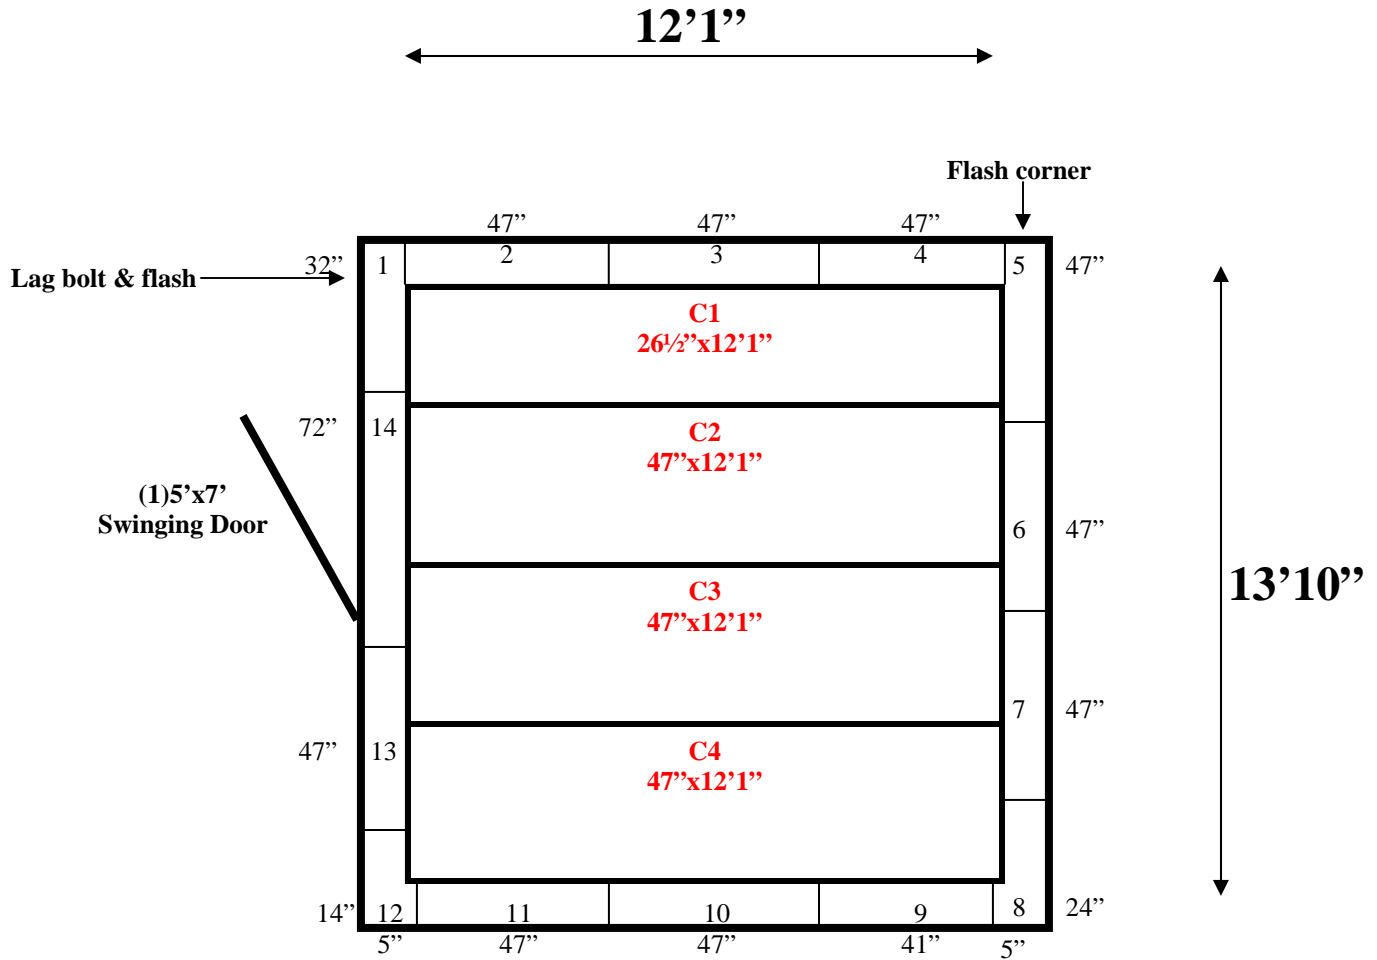

**12'1" x 13'10" x 10'5"**  
**Walk-In Cooler or Walk-In Freezer**  
**Wall & Ceiling Panels Diagram**

91-10  
orange

**REFRIGERATION SUPERSTORE**

*World's Largest Inventory*

*New & Used Walk-In/ Drive-In Coolers/ Freezers/ Refrigeration Systems*

**12'1" x 13'10" x 10'5"**  
**Walk-In Cooler or Walk-In Freezer**

91-10  
orange