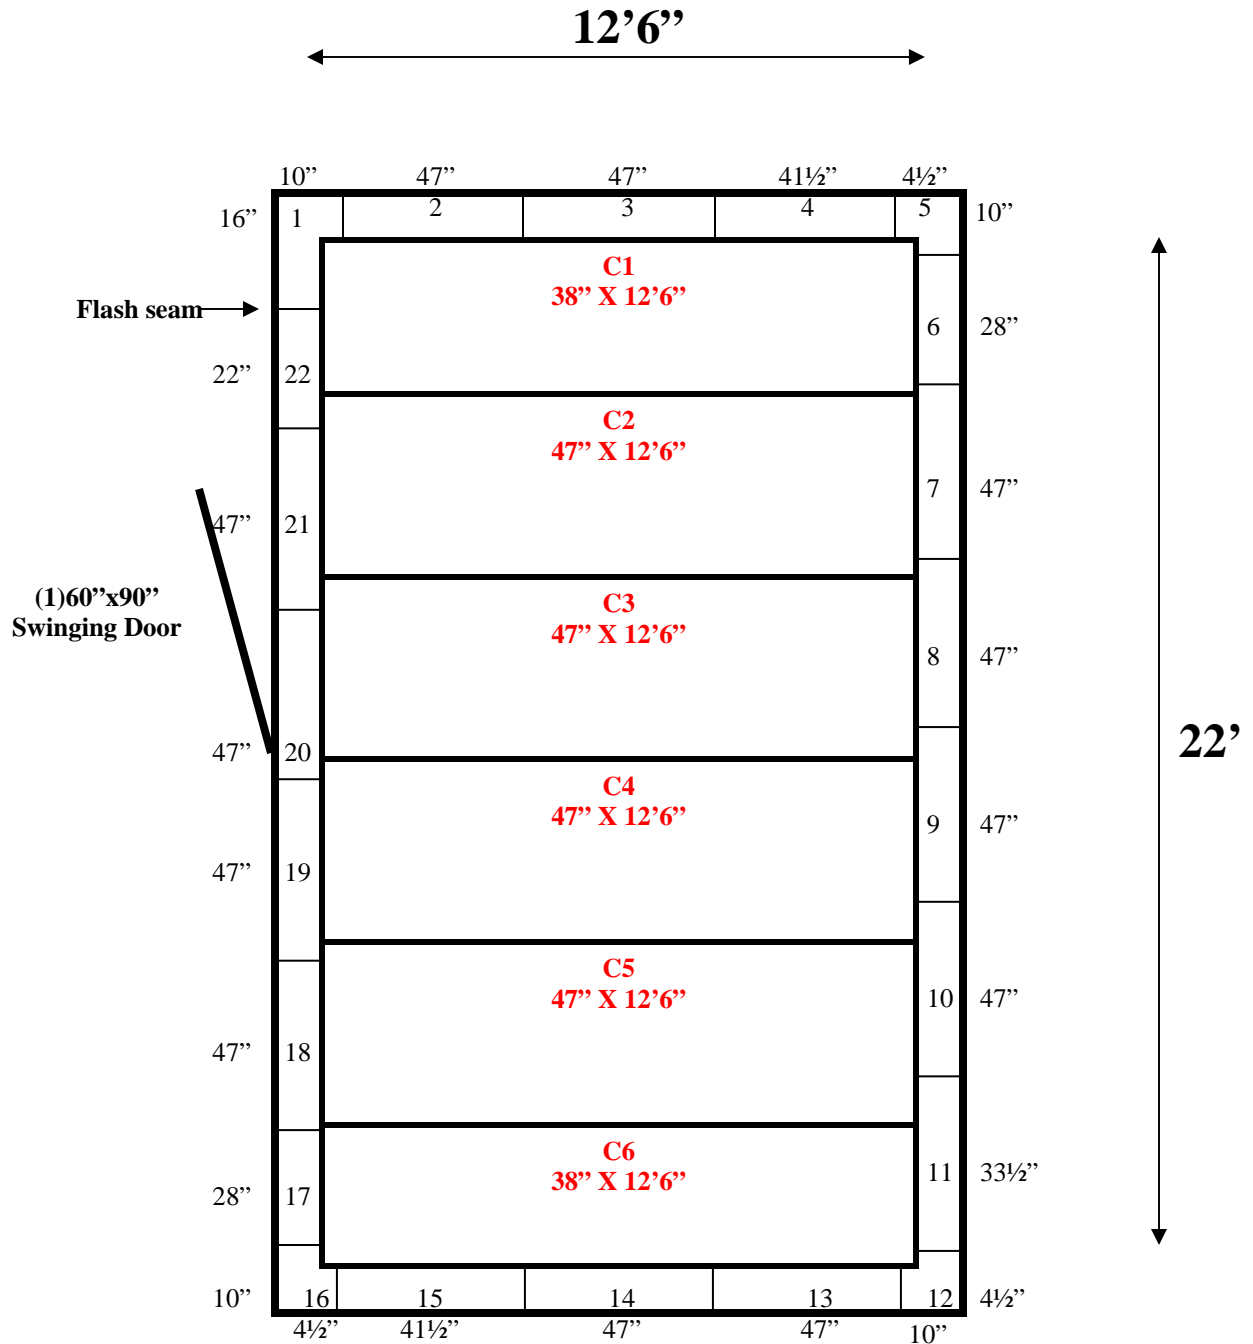

(1) extra wall and ceiling panel

**12'6" x 22' x 9'4" H**  
**Walk-In Cooler or Walk-In Freezer**  
**Wall & Ceiling Panels Diagram**

94-10  
Red

**REFRIGERATION SUPERSTORE**

*World's Largest Inventory*

*New & Used Walk-In/ Drive-In Coolers/ Freezers/ Refrigeration Systems*

**12'6" x 22' x 9'4" H**  
**Walk-In Cooler or Walk-In Freezer**

94-10  
red