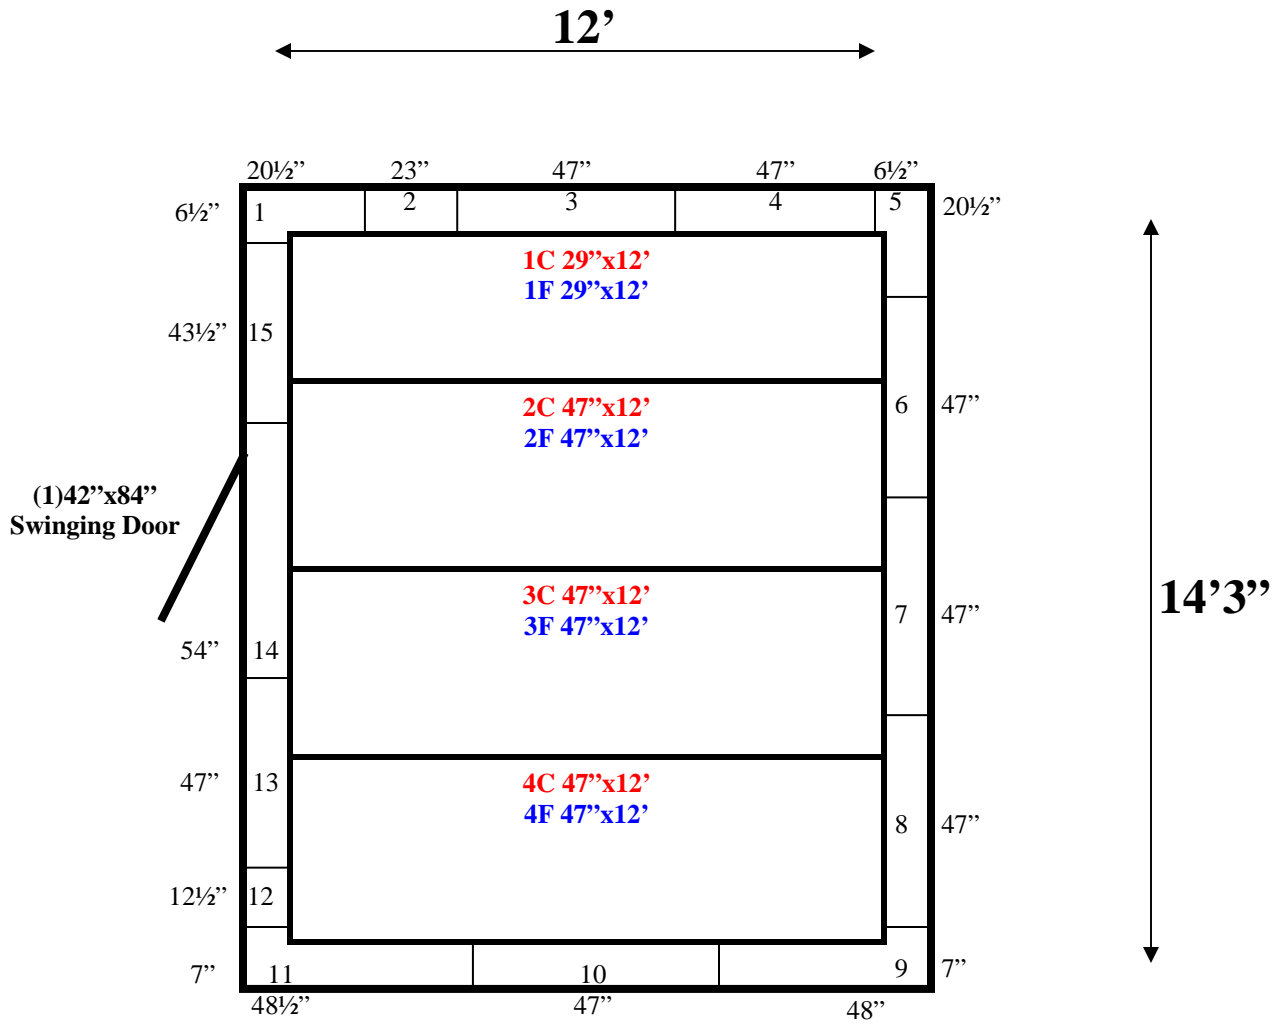

**12' x 14'3" x 10'5"H
Walk-In Freezer with Floor
Wall, Ceiling & Floor Panels Diagram**

91-10
red

REFRIGERATION SUPERSTORE

World's Largest Inventory

New & Used Walk-In/ Drive-In Coolers/ Freezers/ Refrigeration Systems