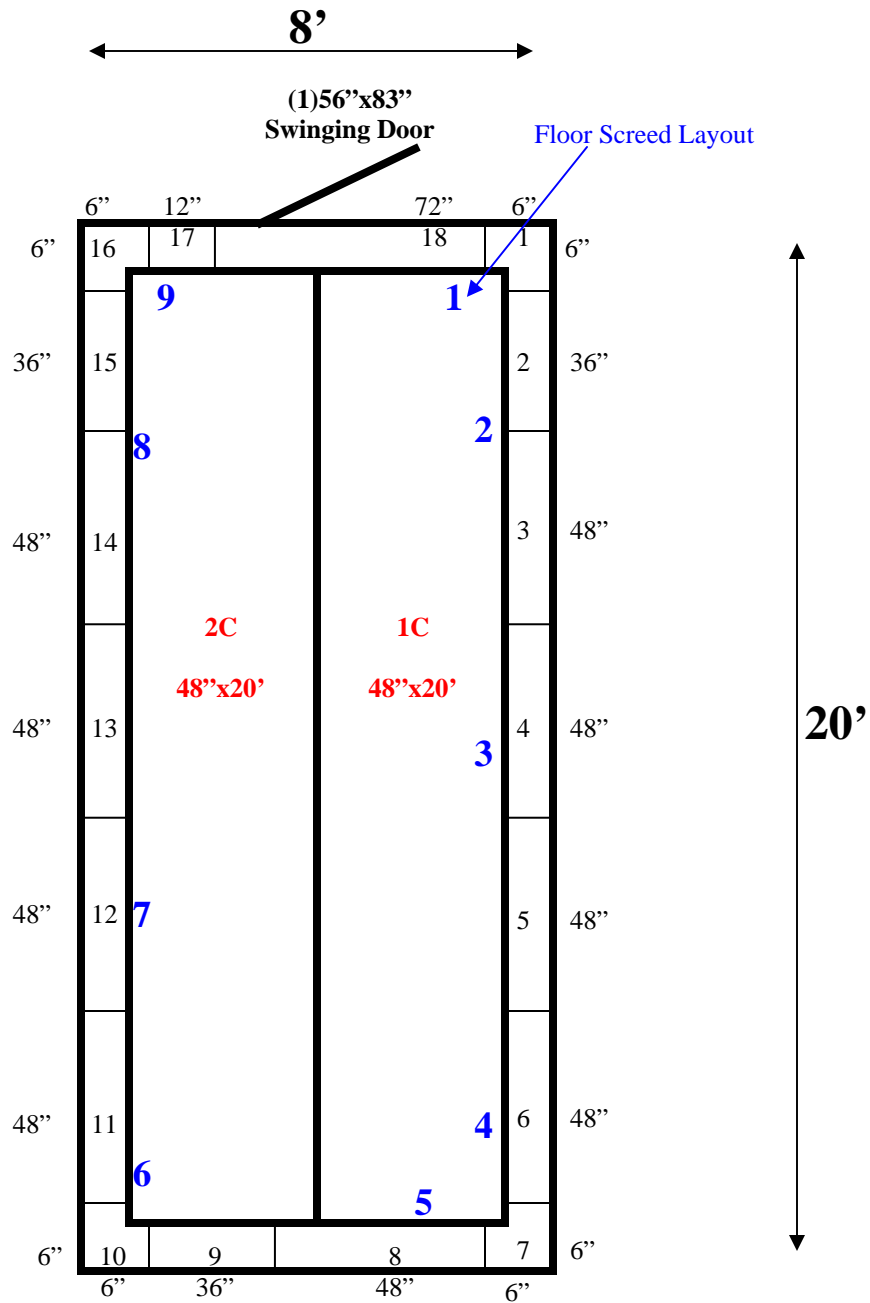

**8' x 20' x 10' H
Walk-In Cooler or Walk-In Freezer
Wall & Ceiling Panels Diagram**

81-10
pink

REFRIGERATION SUPERSTORE

World's Largest Inventory

New & Used Walk-In/ Drive-In Coolers/ Freezers/ Refrigeration Systems

1423 Planeview Drive, Oshkosh, WI 54904 Tel (920) 231-1711 Fax (920) 231-1701 www.barrinc.com

**8' x 20' x 10' H
Walk-In Cooler or Walk-In Freezer**

81-10
pink