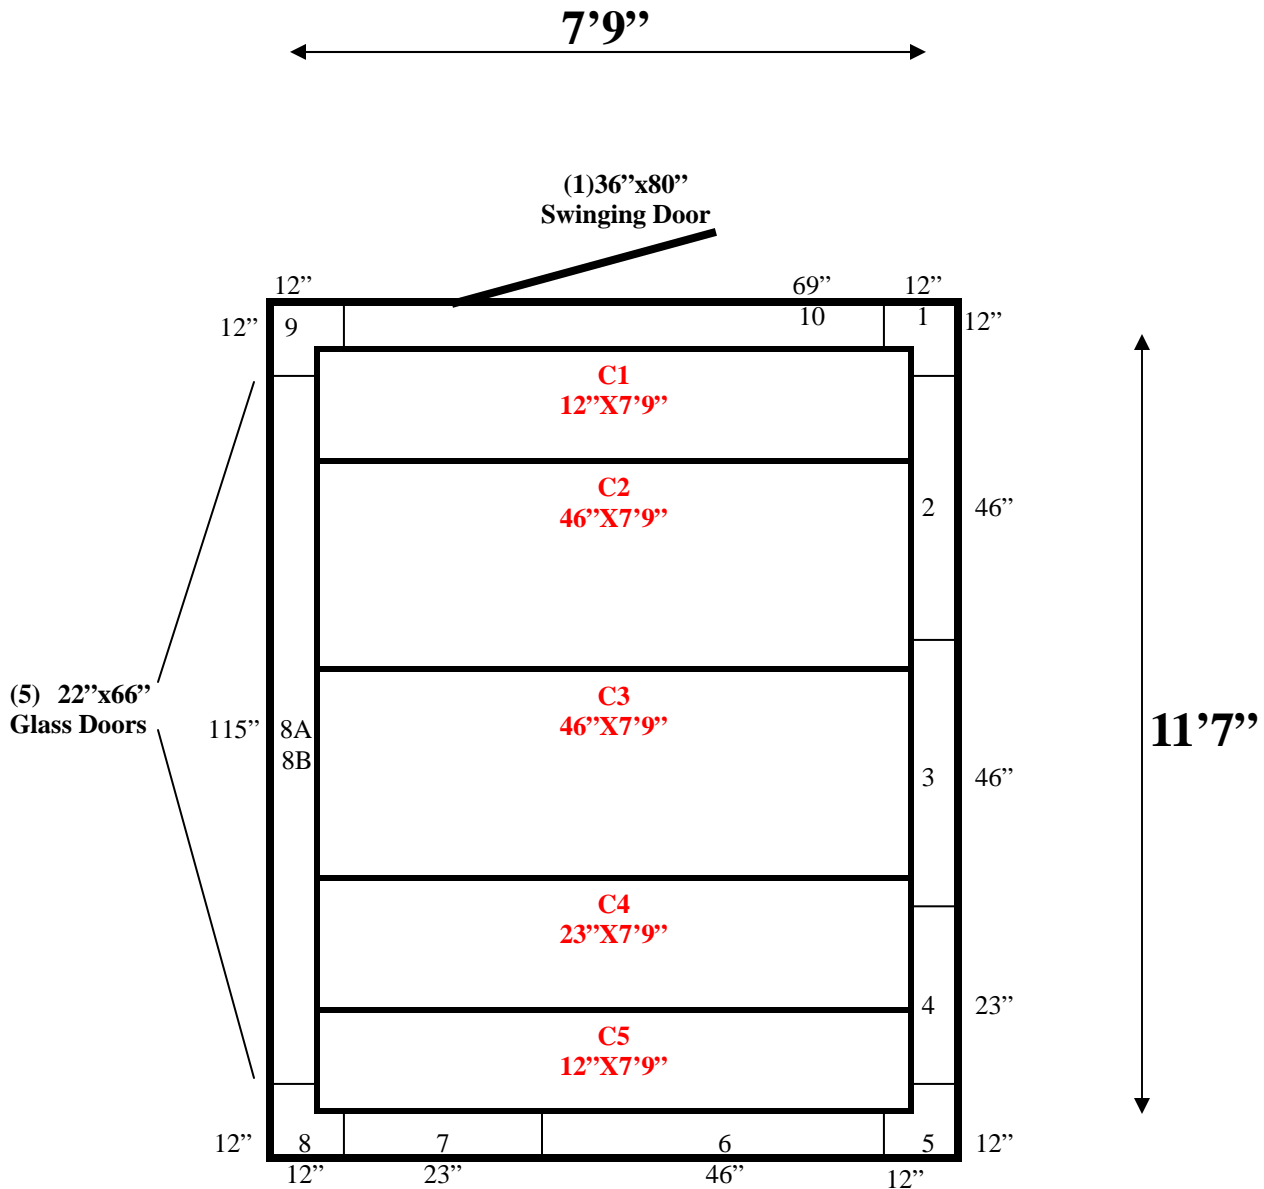

Some shelving included.

7'9" x 11'7" x 7'6" H
Walk-In Cooler with Glass Doors
Wall & Ceiling Panels Diagram

86-10
No color

REFRIGERATION SUPERSTORE

World's Largest Inventory

New & Used Walk-In/ Drive-In Coolers/ Freezers/ Refrigeration Systems

1423 Planeview Drive, Oshkosh, WI 54904 Tel (920) 231-1711 Fax (920) 231-1701 www.barrinc.com

**7'9" x 11'7" x 7'6" H
Walk-In Cooler with Glass Doors**

86-10
No color