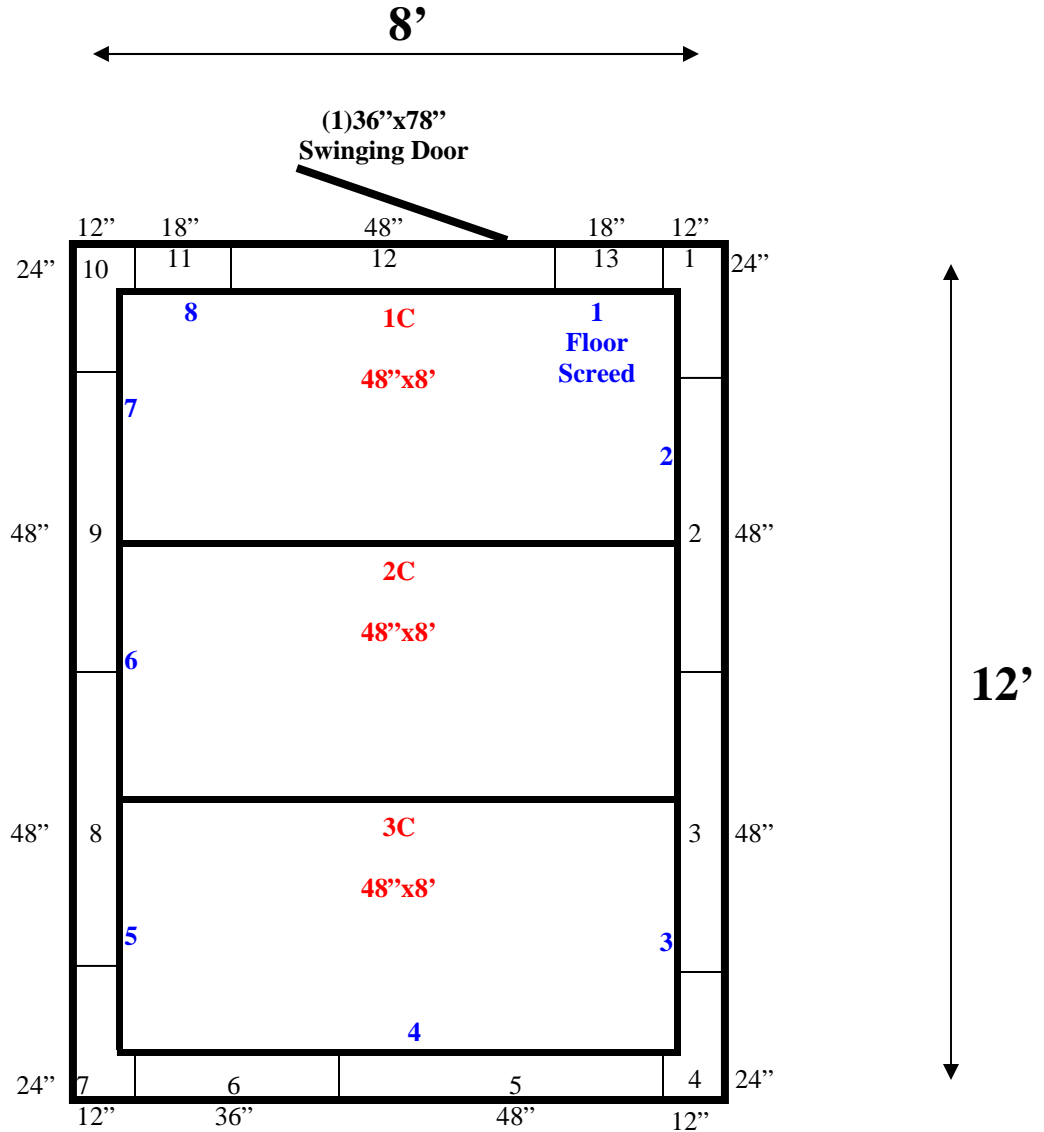

**8' x 12' x 8'1" H
Walk-In Cooler or Walk-In Freezer
Wall & Ceiling Panels Diagram**

94-10
Red

REFRIGERATION SUPERSTORE

World's Largest Inventory

New & Used Walk-In/ Drive-In Coolers/ Freezers/ Refrigeration Systems

1423 Planeview Drive, Oshkosh, WI 54904 Tel (920) 231-1711 Fax (920) 231-1701 www.barrinc.com

**8' x 12' x 8'1" H
Walk-In Cooler or Walk-In Freezer**

94-10
red