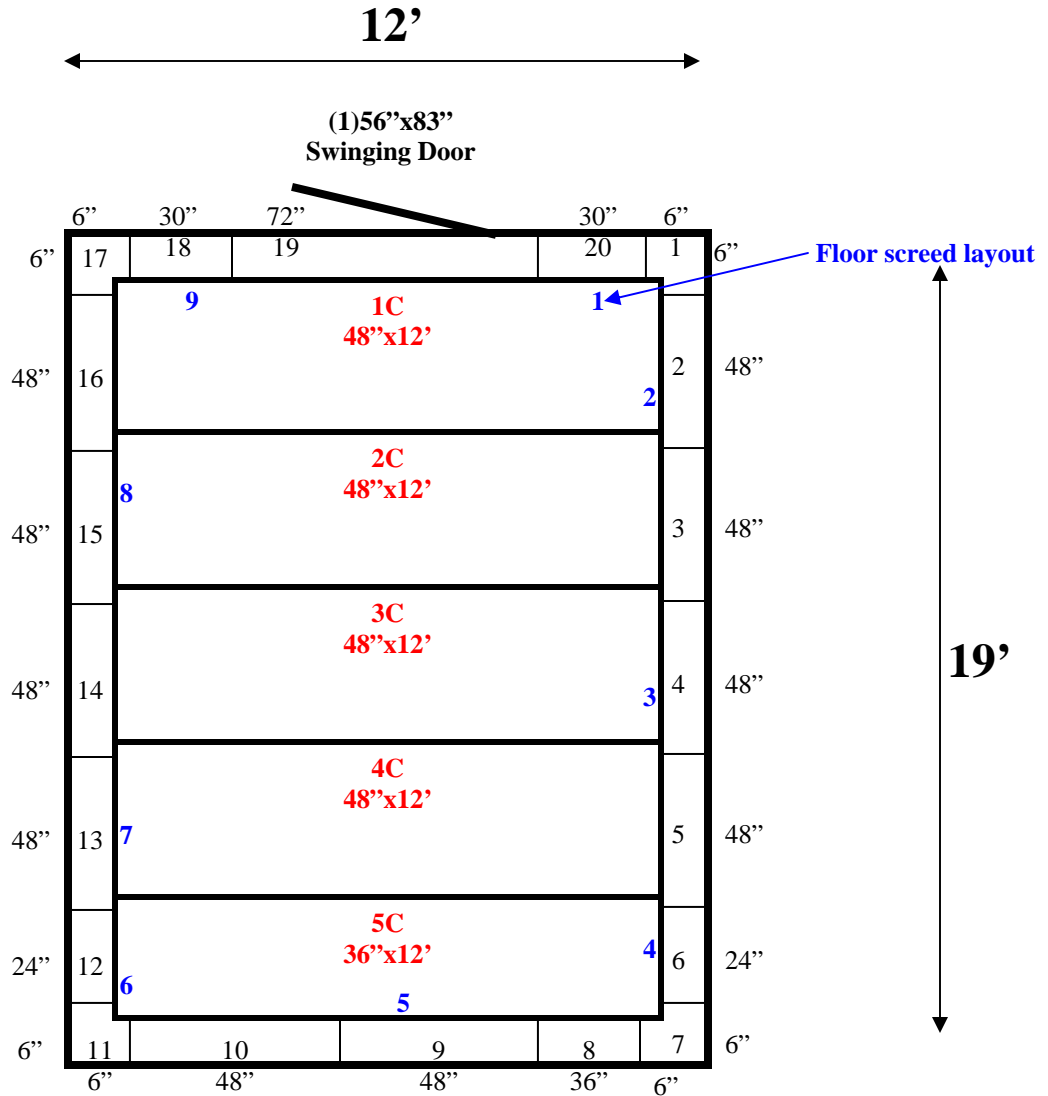

12' x 19' x 10' H
Walk-In Cooler or Walk-In Freezer
Wall & Ceiling Panels Diagram

81-10
green

REFRIGERATION SUPERSTORE

World's Largest Inventory

New & Used Walk-In/ Drive-In Coolers/ Freezers/ Refrigeration Systems