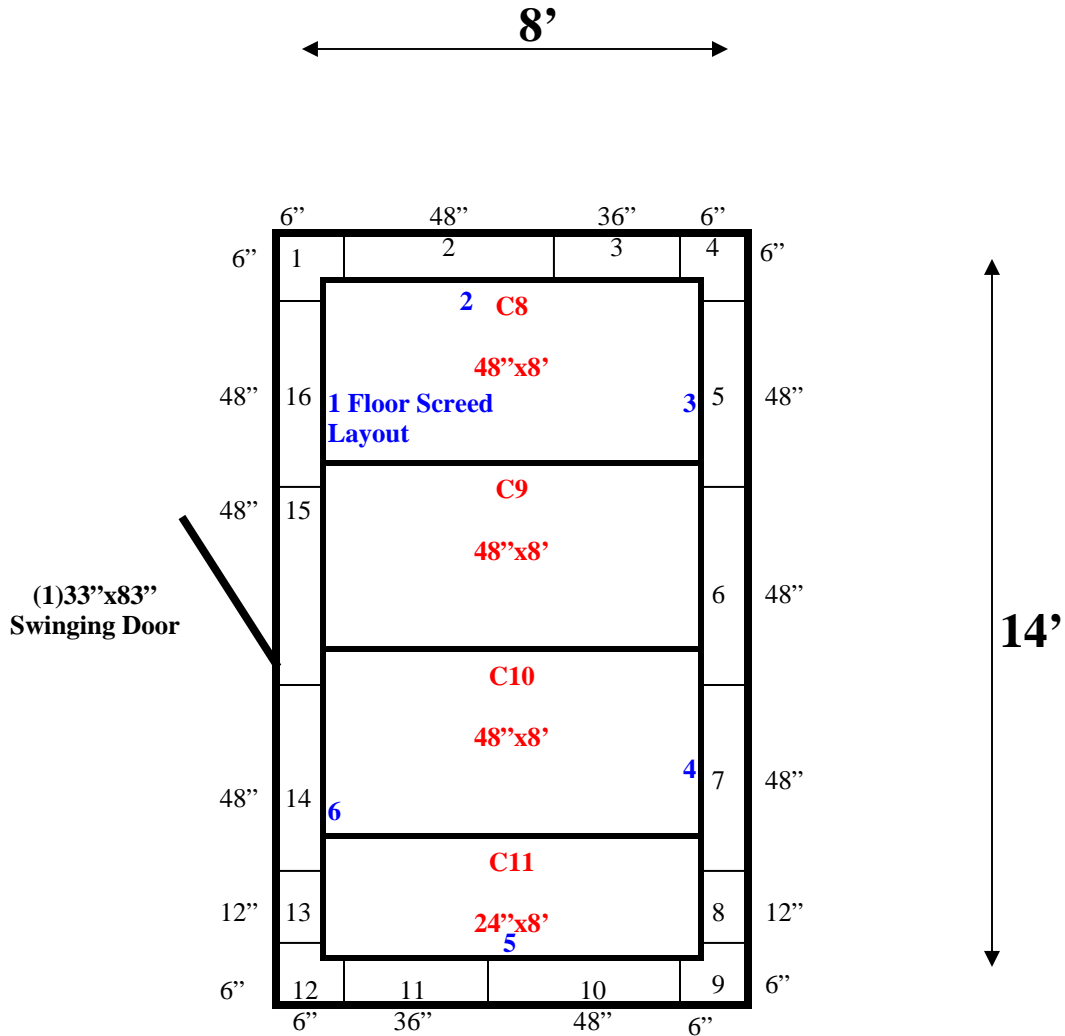

**8' x 14' x 10' H
Walk-In Cooler or Walk-In Freezer
Wall & Ceiling Panels Diagram**

81-10
white

REFRIGERATION SUPERSTORE

World's Largest Inventory

New & Used Walk-In/ Drive-In Coolers/ Freezers/ Refrigeration Systems