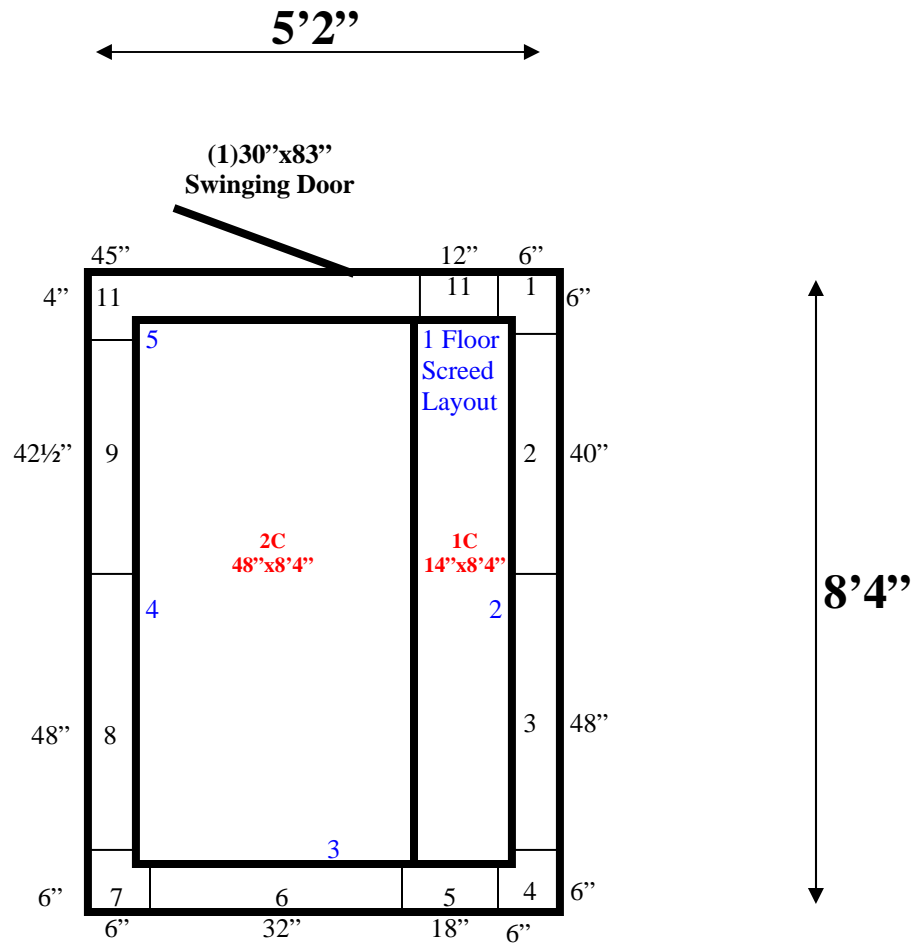

**5'2" x 8'4" x 8' H
Walk-In Cooler or Walk-In Freezer
Wall & Ceiling Panels Diagram**

81-10
green

REFRIGERATION SUPERSTORE

World's Largest Inventory

New & Used Walk-In/ Drive-In Coolers/ Freezers/ Refrigeration Systems

1423 Planeview Drive, Oshkosh, WI 54904 Tel (920) 231-1711 Fax (920) 231-1701 www.barrinc.com

**5'2" x 8'4" x 8' H
Walk-In Cooler or Walk-In Freezer**

81-10
green