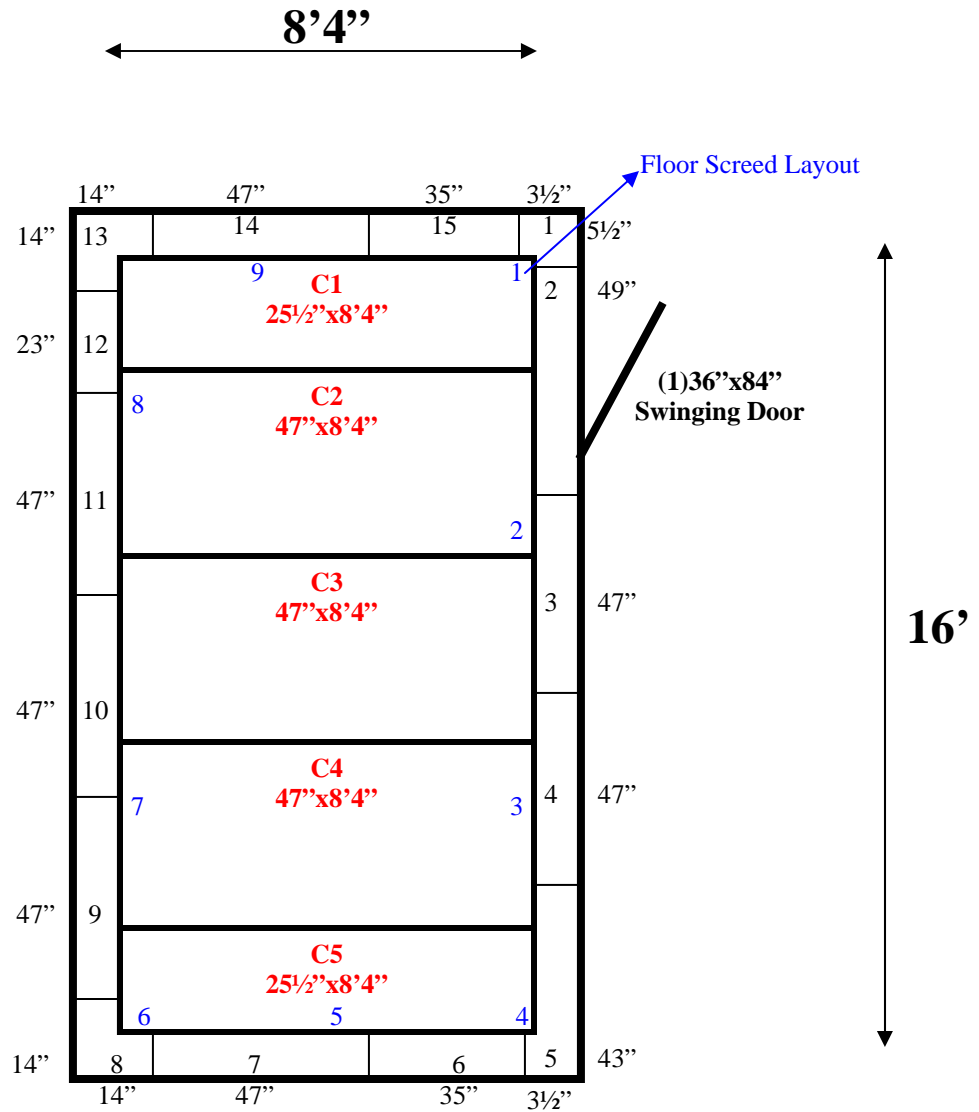

8'4" x 16' x 10' H
Walk-In Cooler or Walk-In Freezer
Wall & Ceiling Panels Diagram

62-10
Yellow

REFRIGERATION SUPERSTORE

World's Largest Inventory

New & Used Walk-In/ Drive-In Coolers/ Freezers/ Refrigeration Systems