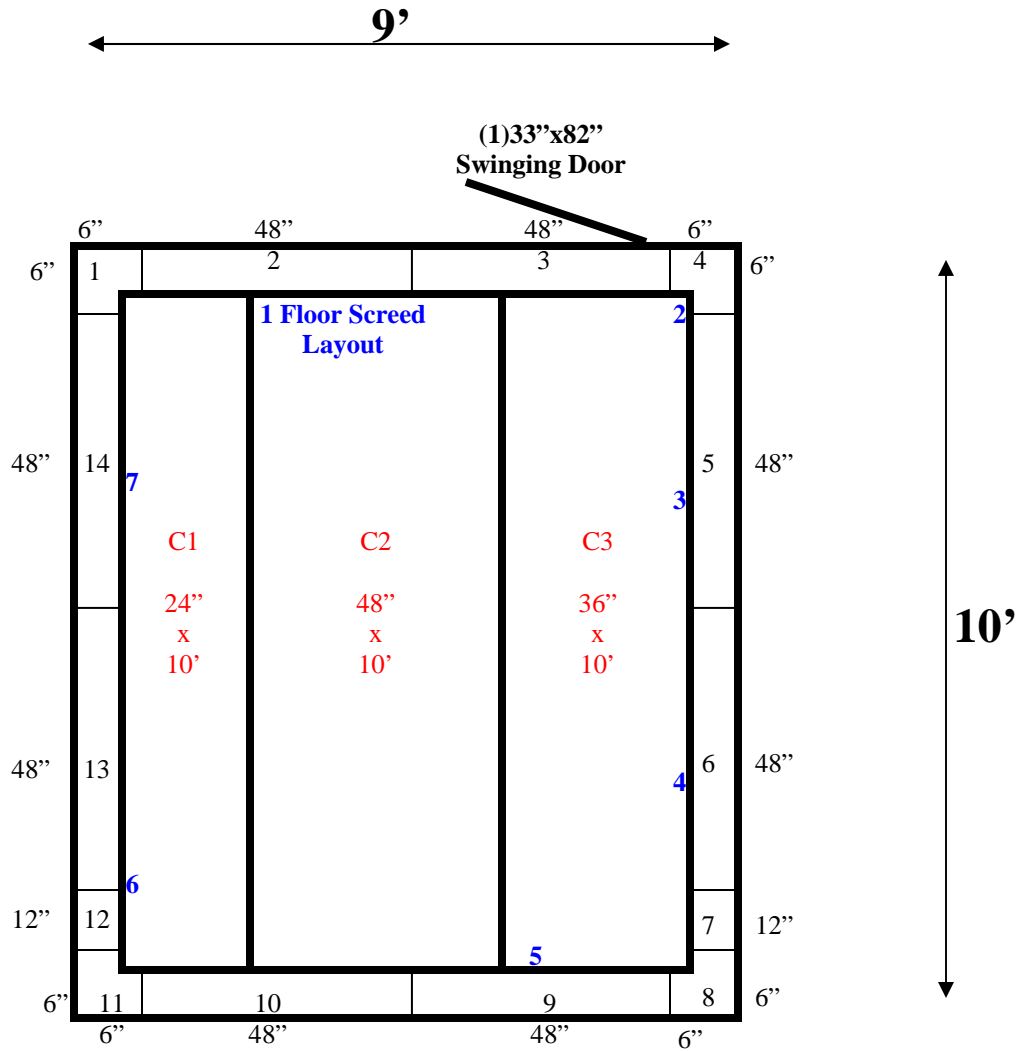

**9' x 10' x 10' H  
Walk-In Cooler or Walk-In Freezer  
Wall & Ceiling Panels Diagram**

75-10  
Pink

**REFRIGERATION SUPERSTORE**

*World's Largest Inventory*

*New & Used Walk-In/ Drive-In Coolers/ Freezers/ Refrigeration Systems*

1423 Planeview Drive, Oshkosh, WI 54904 Tel (920) 231-1711 Fax (920) 231-1701 [www.barrinc.com](http://www.barrinc.com)

**9' x 10' x 10' H  
Walk-In Cooler or Walk-In Freezer**

75-10  
Pink