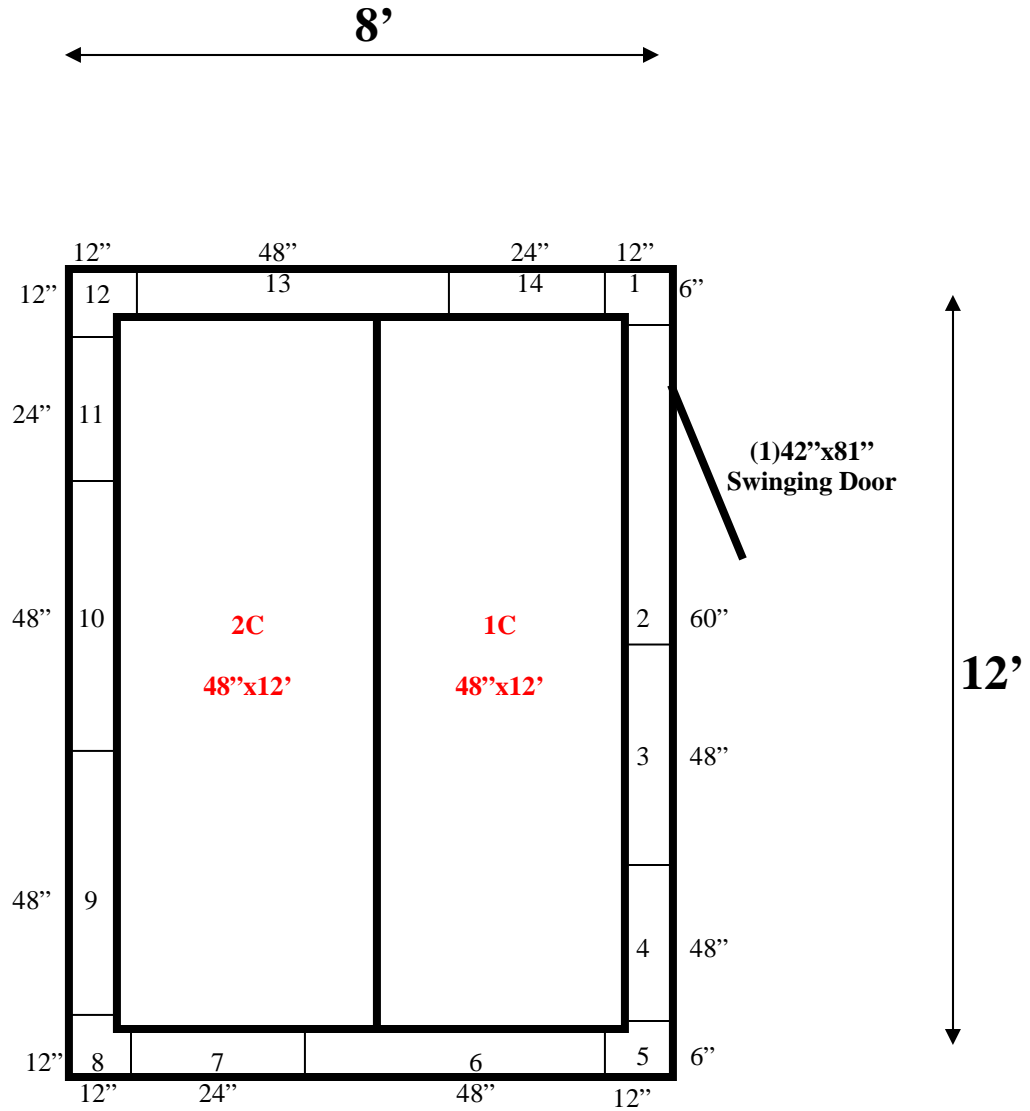

**8' x 12' x 10'4" H
Walk-In Cooler or Walk-In Freezer
Wall & Ceiling Panels Diagram**

76-10
Brown

REFRIGERATION SUPERSTORE

World's Largest Inventory

New & Used Walk-In/ Drive-In Coolers/ Freezers/ Refrigeration Systems

1423 Planeview Drive, Oshkosh, WI 54904 Tel (920) 231-1711 Fax (920) 231-1701 www.barrinc.com

**8' x 12' x 10'4" H
Walk-In Cooler or Walk-In Freezer**

76-10
brown