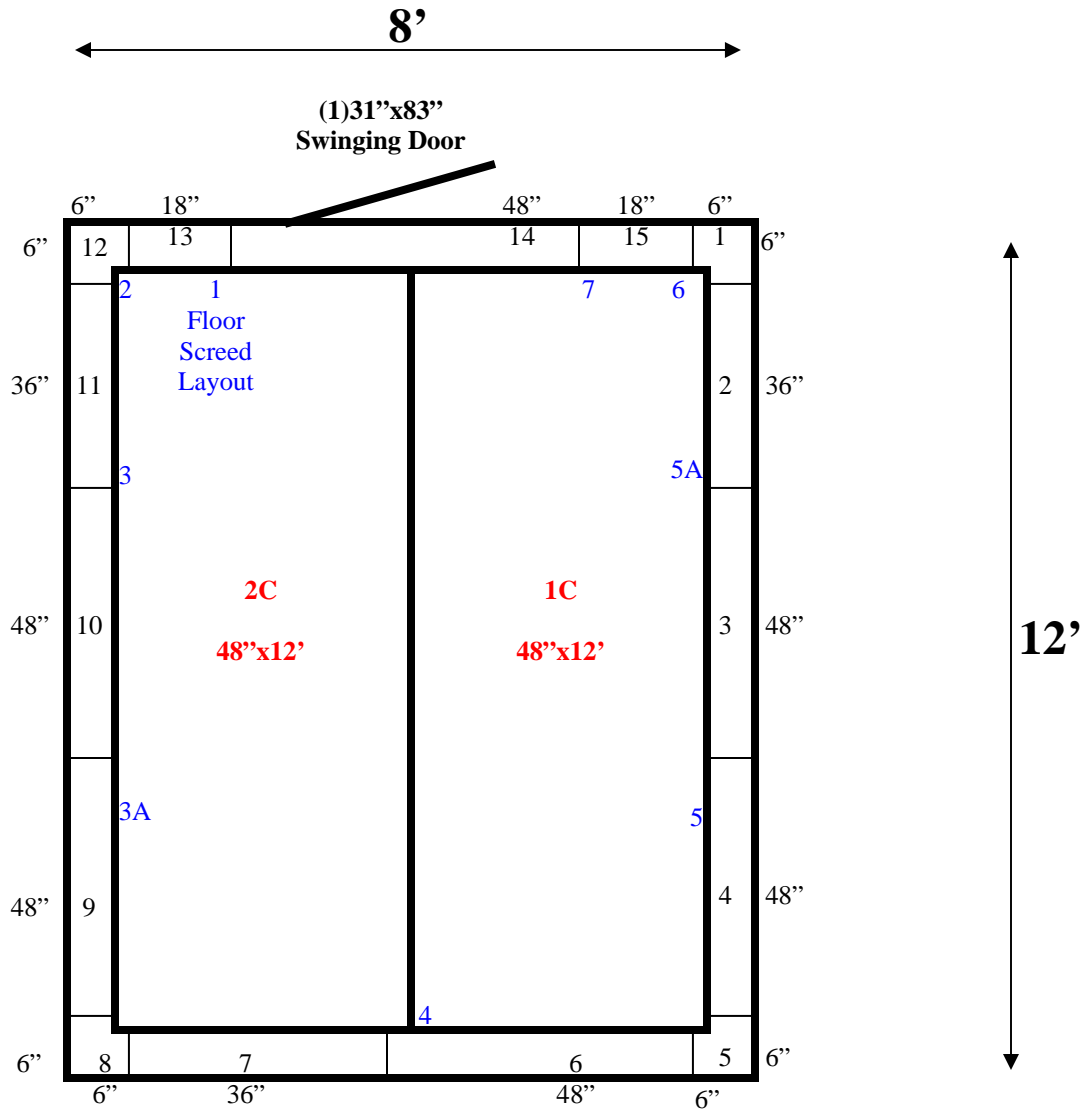

**8' x 12' x 8' H
Walk-In Cooler or Walk-In Freezer
Wall & Ceiling Panels Diagram**

81-10
silver

REFRIGERATION SUPERSTORE

World's Largest Inventory

New & Used Walk-In/ Drive-In Coolers/ Freezers/ Refrigeration Systems