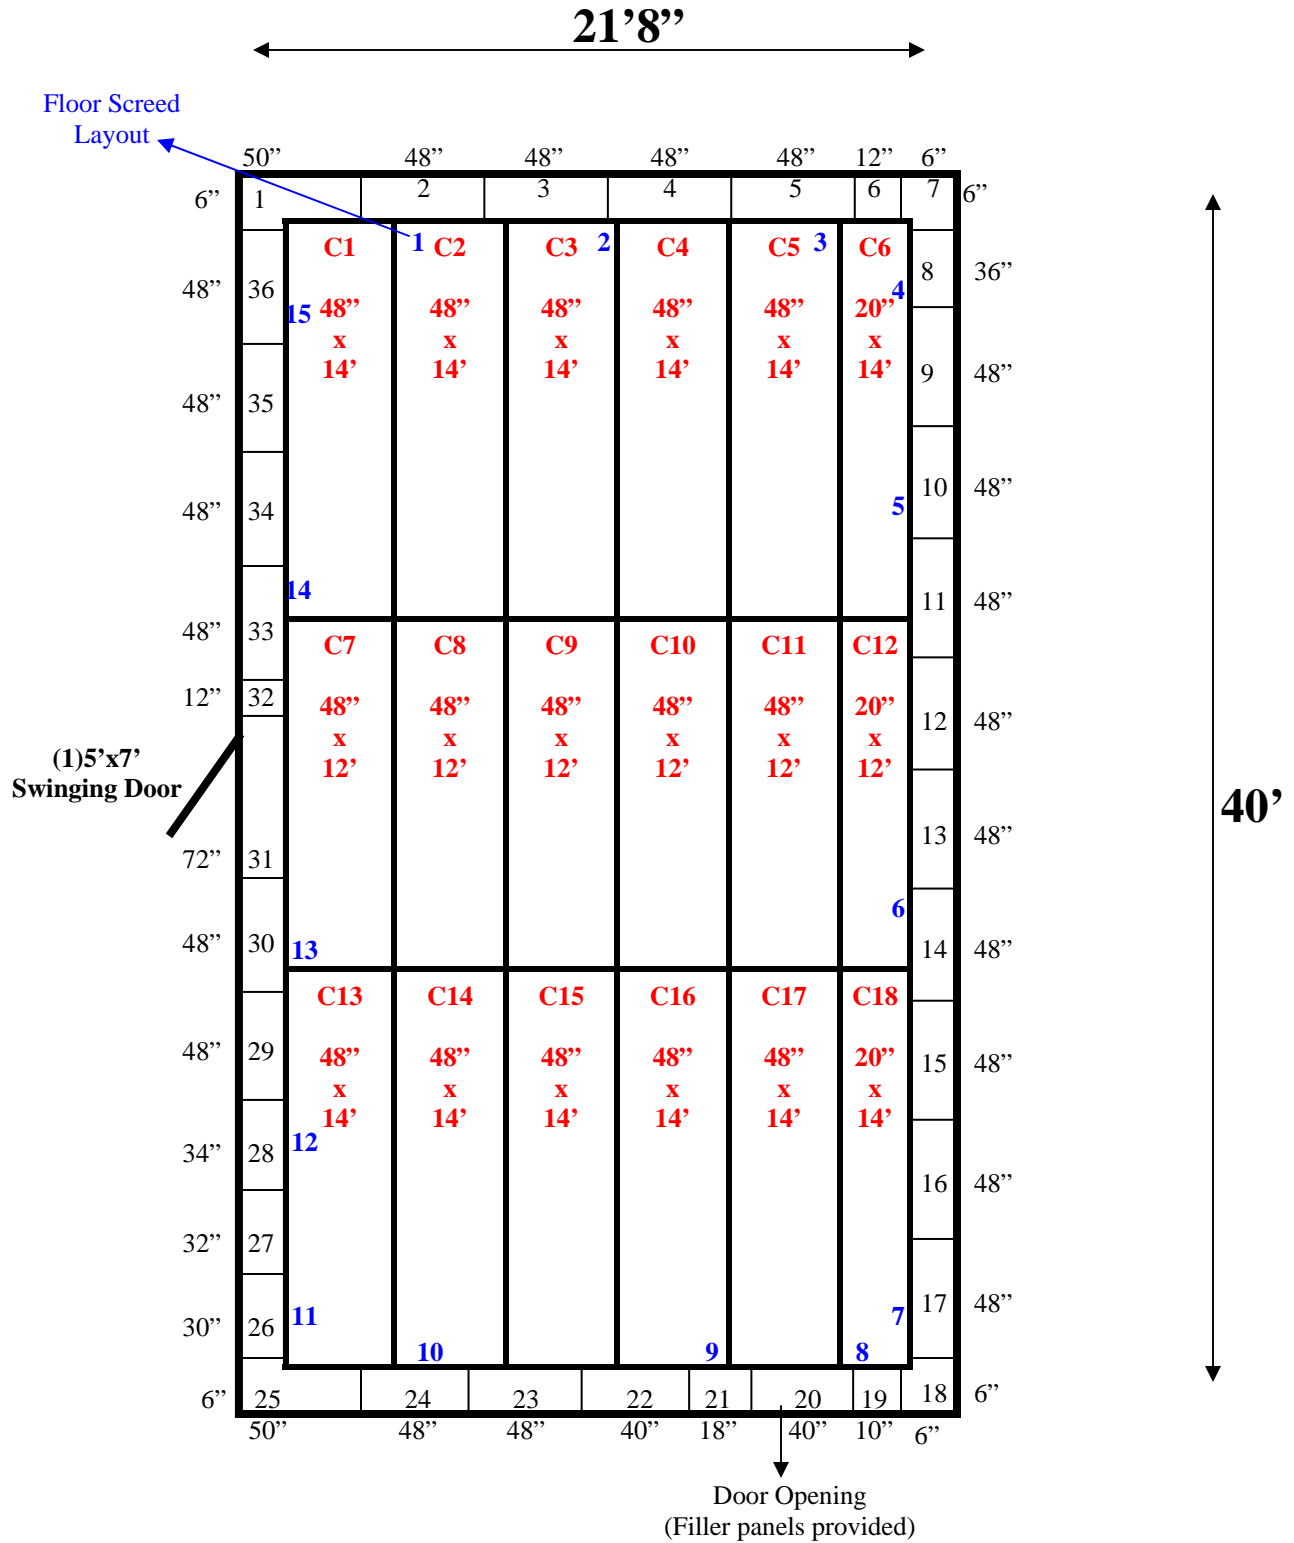

21'8" x 40' x 10' H
Walk-In Cooler or Walk-In Freezer
Wall & Ceiling Panels Diagram

75-10
peach

REFRIGERATION SUPERSTORE

World's Largest Inventory

New & Used Walk-In/ Drive-In Coolers/ Freezers/ Refrigeration Systems

1423 Planeview Drive, Oshkosh, WI 54904 Tel (920) 231-1711 Fax (920) 231-1701 www.barrinc.com

**21'8" x 40' x 10' H
Walk-In Cooler or Walk-In Freezer**

75-10
Peach

REFRIGERATION SUPERSTORE

World's Largest Inventory

75-10
Peach