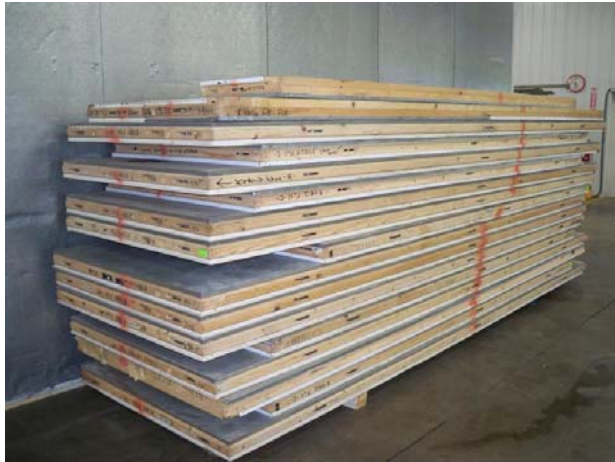

REFRIGERATION SUPERSTORE

World's Largest Inventory

New & Used Walk-In/ Drive-In Coolers/ Freezers/ Refrigeration Systems

1423 Planeview Drive, Oshkosh, WI 54904 Tel (920) 231-1711 Fax (920) 231-1701 www.barrinc.com

**21'8" x 40' x 10' H
Walk-In Cooler or Walk-In Freezer**

75-10
Peach