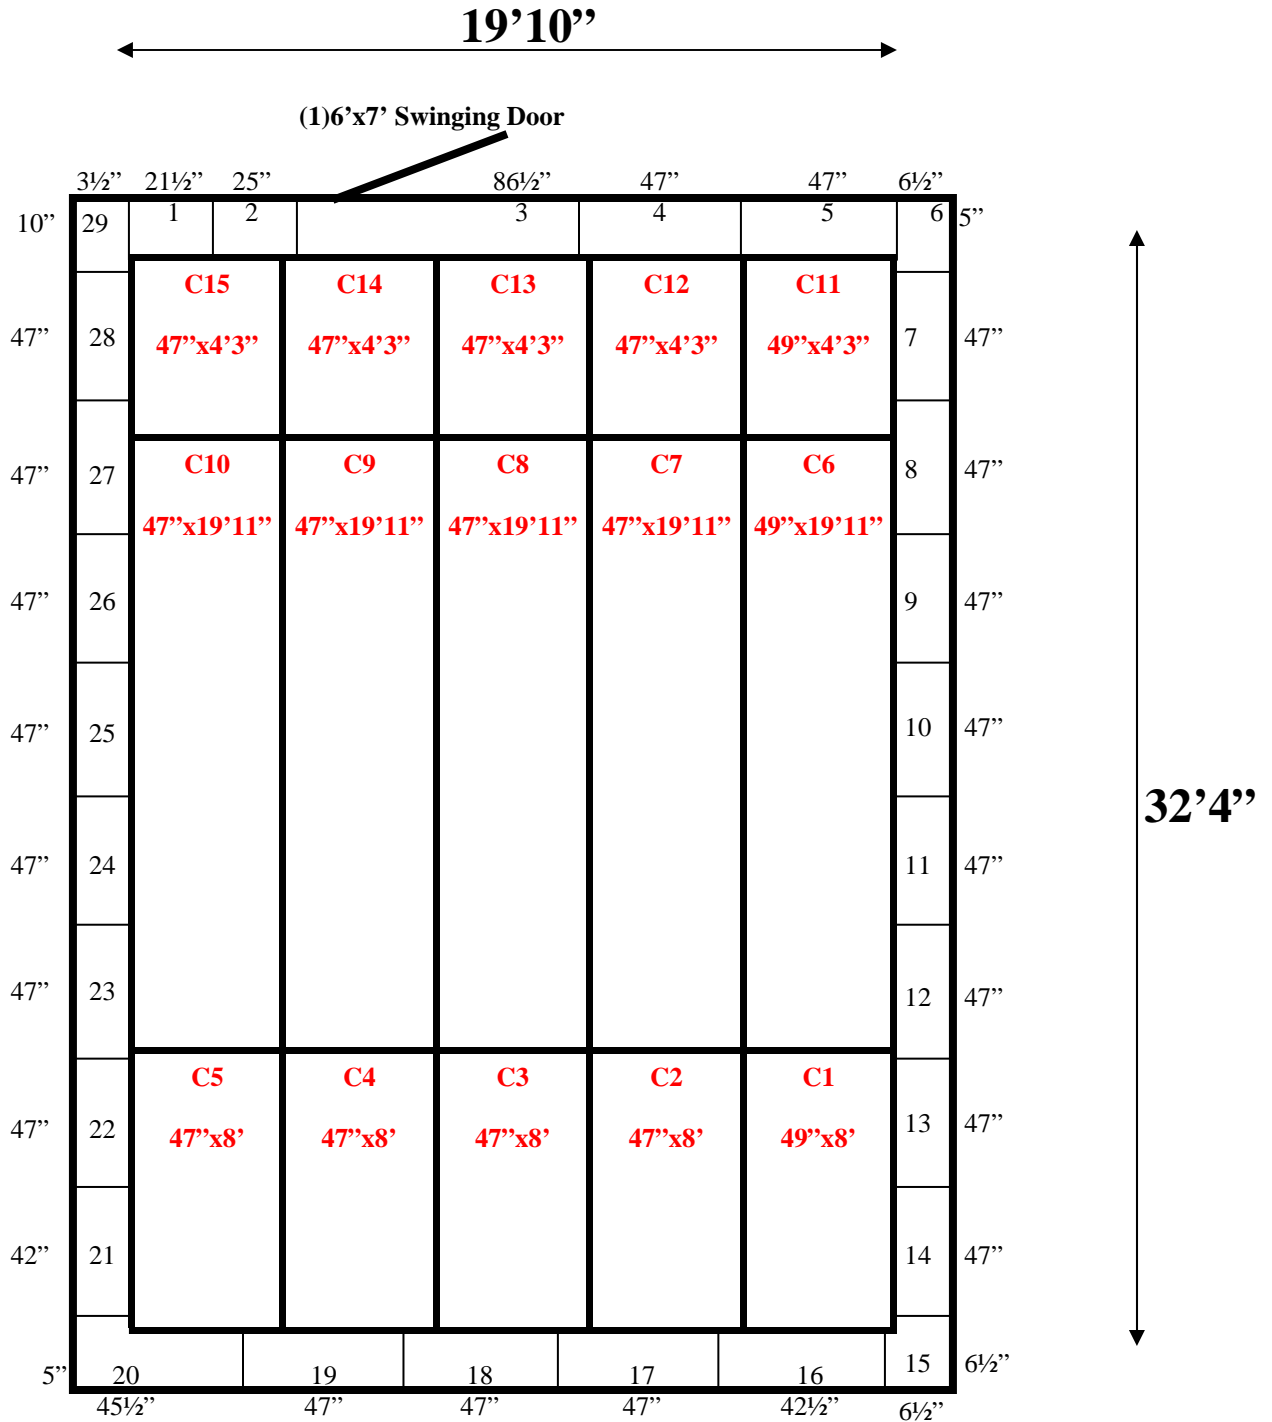

Ceiling support: (3) span ceiling hangers

19'10" x 32'4" x 9'11" H
Walk-In Cooler or Walk-In Freezer
Wall & Ceiling Panels Diagram

Red

REFRIGERATION SUPERSTORE

World's Largest Inventory

New & Used Walk-In/ Drive-In Coolers/ Freezers/ Refrigeration Systems

1423 Planeview Drive, Oshkosh, WI 54904 Tel (920) 231-1711 Fax (920) 231-1701 www.barrinc.com

**19'10" x 32'4" x 9'11" H
Walk-In Cooler or Walk-In Freezer**

Red