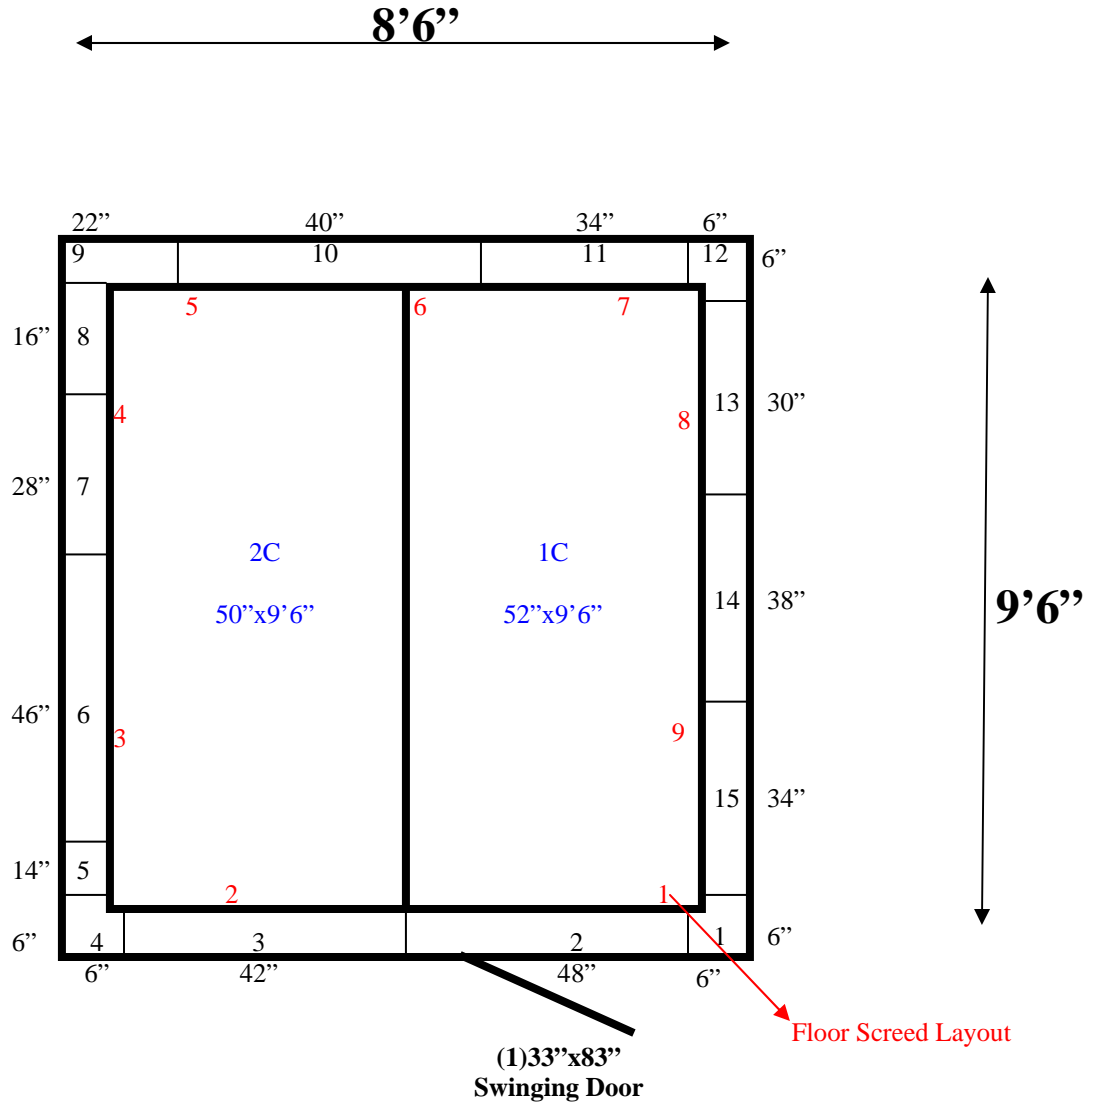

**8'6" x 9'6" x 10' H  
Walk-In Cooler or Walk-In Freezer  
Wall & Ceiling Panels Diagram**

75-10  
Yellow

**REFRIGERATION SUPERSTORE**

*World's Largest Inventory*

*New & Used Walk-In/ Drive-In Coolers/ Freezers/ Refrigeration Systems*

1423 Planeview Drive, Oshkosh, WI 54904 Tel (920) 231-1711 Fax (920) 231-1701 [www.barrinc.com](http://www.barrinc.com)

**8'6" x 9'6" x 10' H  
Walk-In Cooler or Walk-In Freezer**

75-10  
Yellow