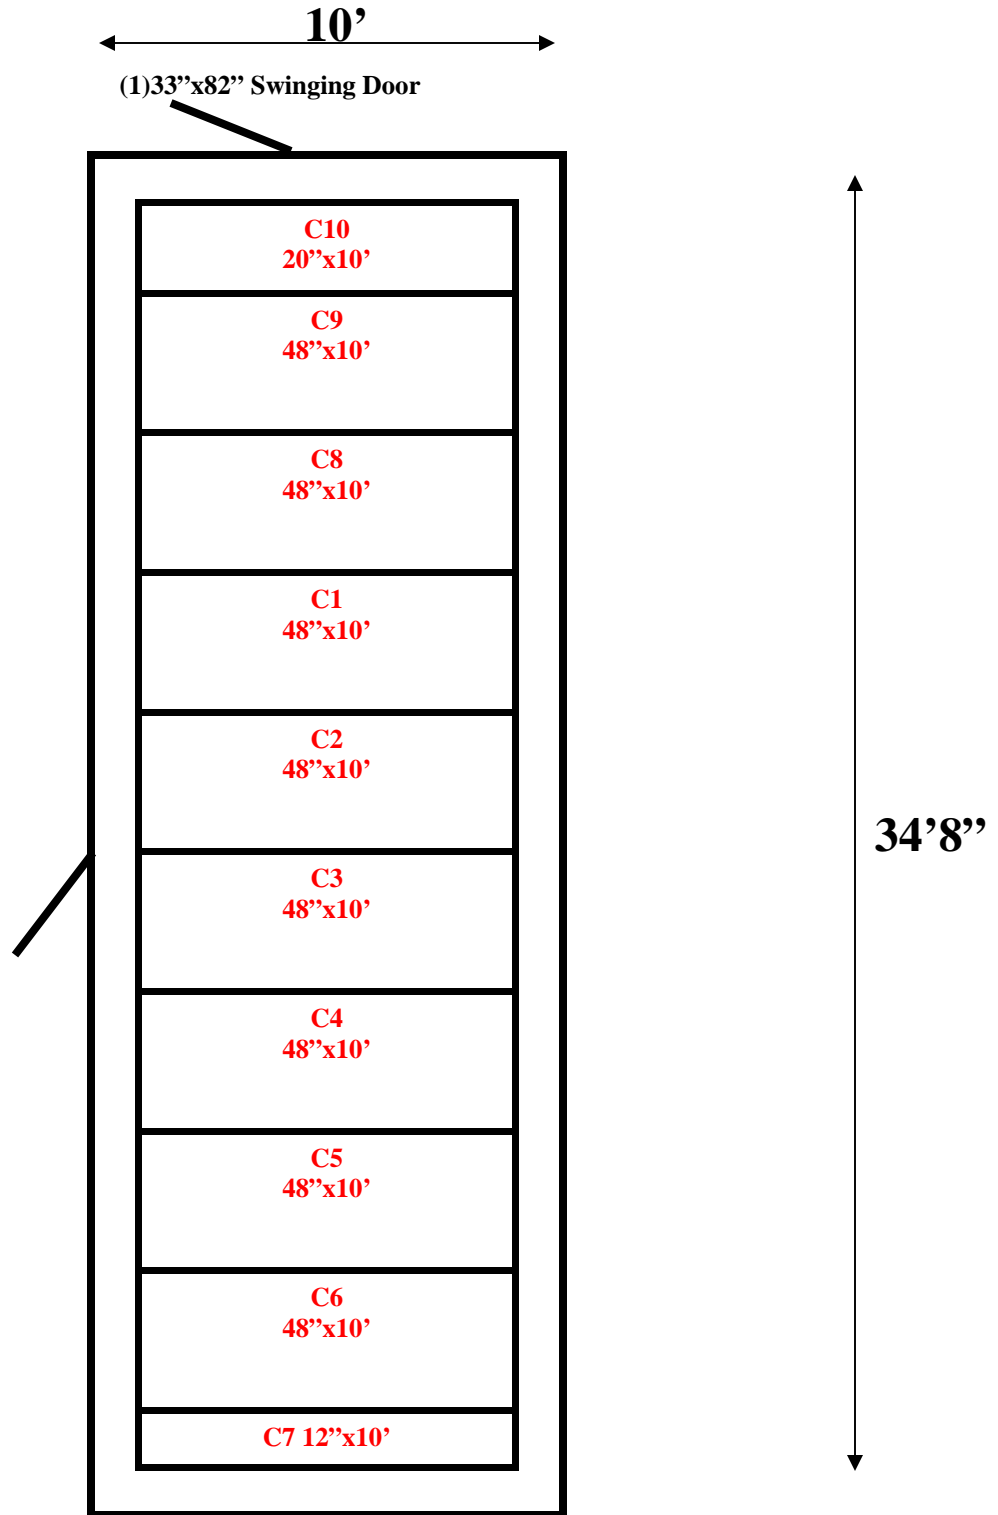

REFRIGERATION SUPERSTORE

World's Largest Inventory

New & Used Walk-In/ Drive-In Coolers/ Freezers/ Refrigeration Systems

1423 Planeview Drive, Oshkosh, WI 54904 Tel (920) 231-1711 Fax (920) 231-1701 www.barrinc.com

**10' x 34'8" x 10' H
Combination Walk-In Cooler / Freezer
Ceiling Panels Diagram**

75-10
Brown/LtBlue