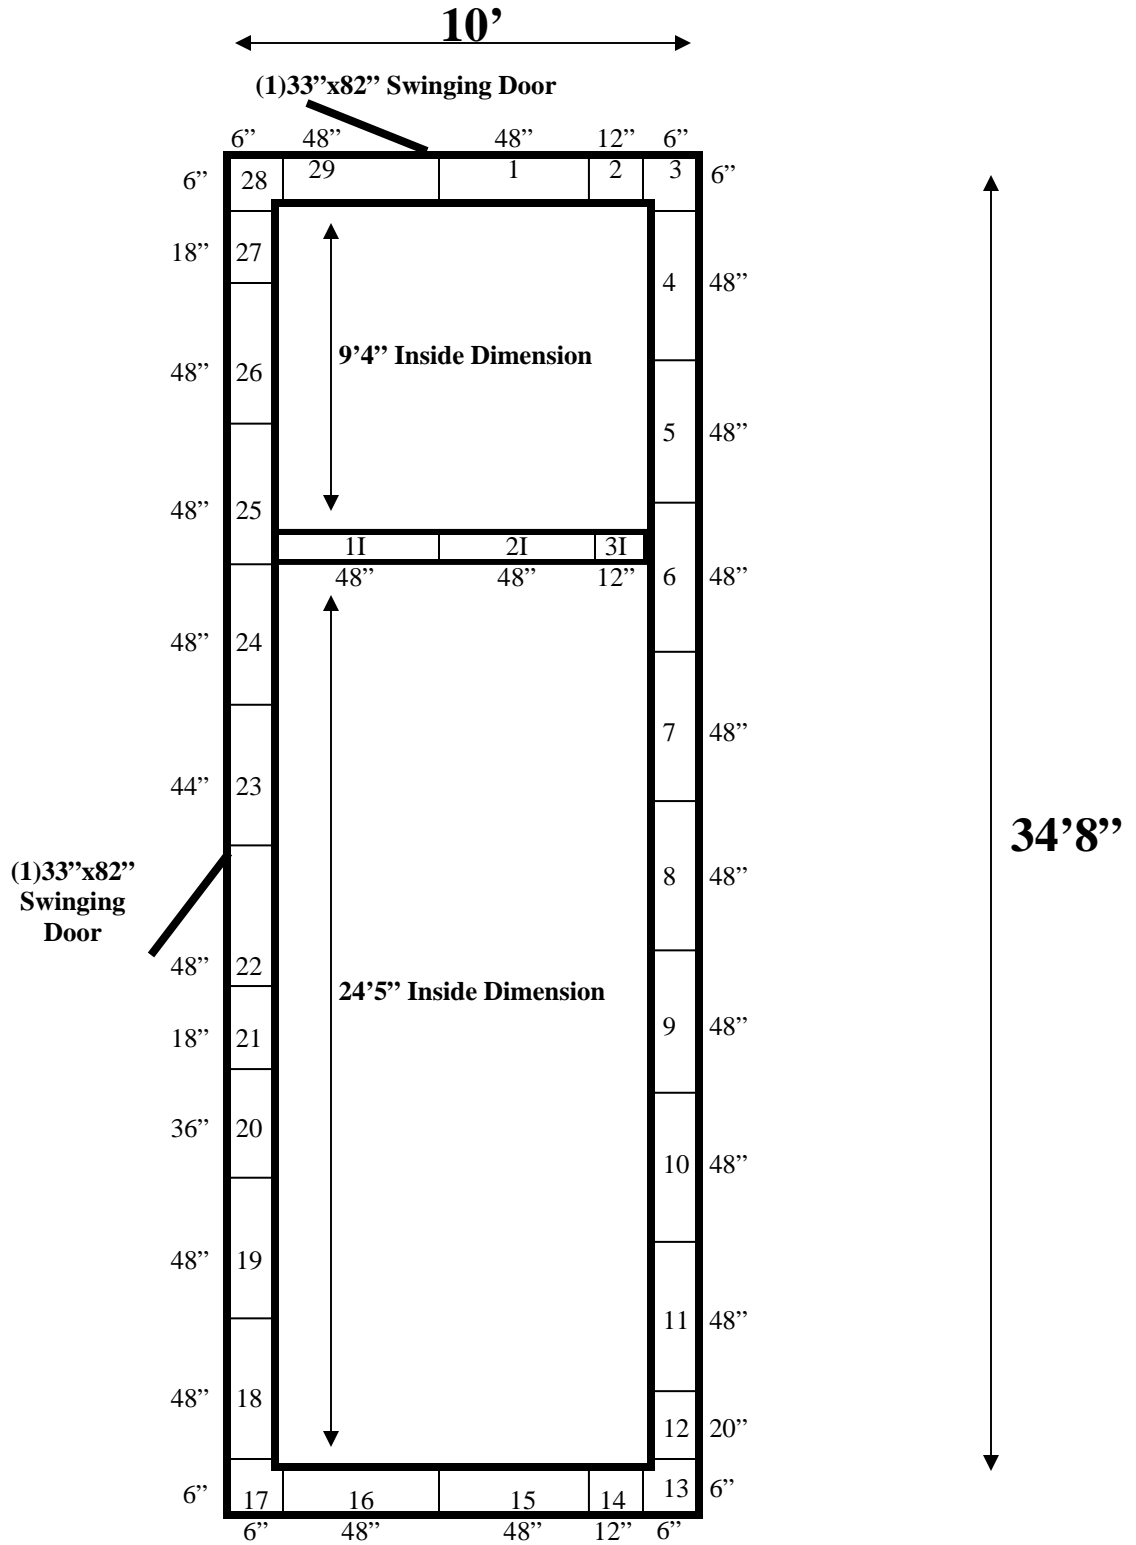

**10' x 34'8" x 10' H
Combination Walk-In Cooler / Freezer
Wall Panels Diagram**

75-10
Brown/LtBlue

REFRIGERATION SUPERSTORE

World's Largest Inventory

New & Used Walk-In/ Drive-In Coolers/ Freezers/ Refrigeration Systems

**10' x 34'8" x 10' H
Combination Walk-In Cooler / Freezer**

75-10
Brown Lt -Blue