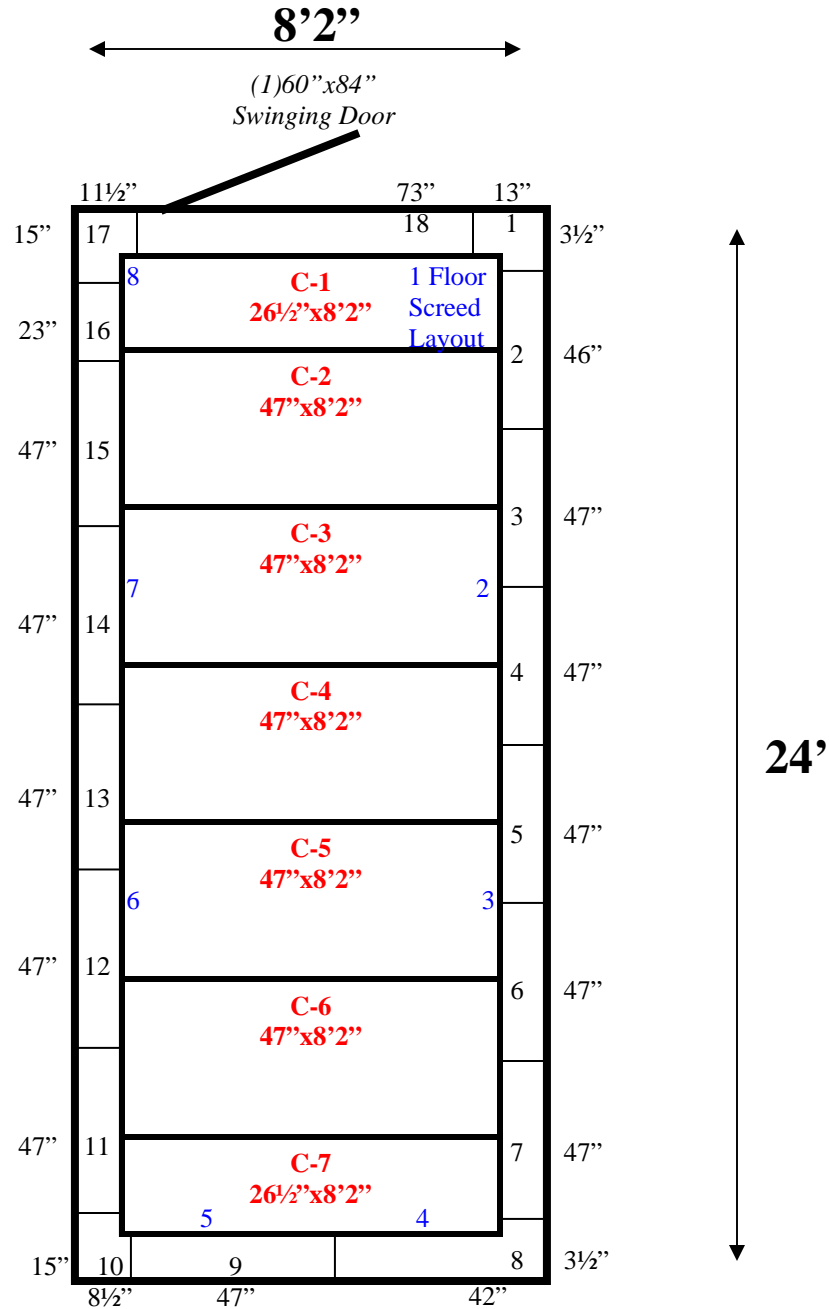

**8'2" x 24' x 10' H
Walk-In Cooler or Walk-In Freezer
Wall & Ceiling Panels Diagram**

62-10
Lt Blue

REFRIGERATION SUPERSTORE

World's Largest Inventory

New & Used Walk-In/ Drive-In Coolers/ Freezers/ Refrigeration Systems

1423 Planeview Drive, Oshkosh, WI 54904 Tel (920) 231-1711 Fax (920) 231-1701 www.barrinc.com

**8'2" x 24' x 10' H
Walk-In Cooler or Walk-In Freezer**

62-10
Lt Blue