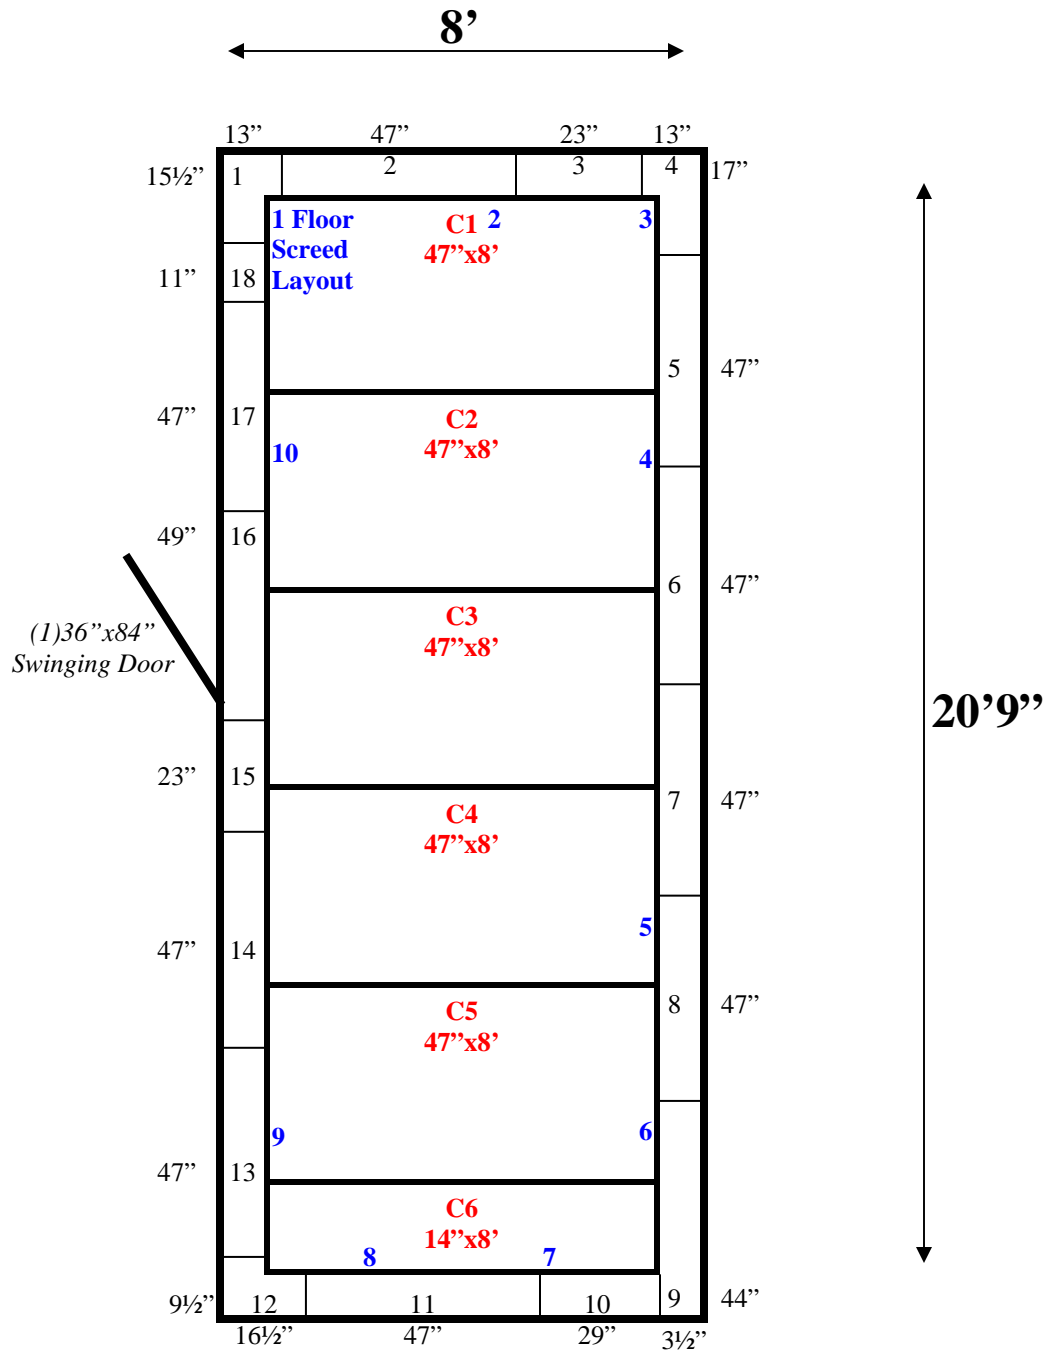

**8' x 20'9" x 10' H**  
**Walk-In Cooler or Walk-In Freezer**  
**Wall & Ceiling Panels Diagram**

62-10  
Orange

**REFRIGERATION SUPERSTORE**

*World's Largest Inventory*

*New & Used Walk-In/ Drive-In Coolers/ Freezers/ Refrigeration Systems*

**8' x 20'9" x 10' H**  
**Walk-In Cooler or Walk-In Freezer**

62-10  
Orange