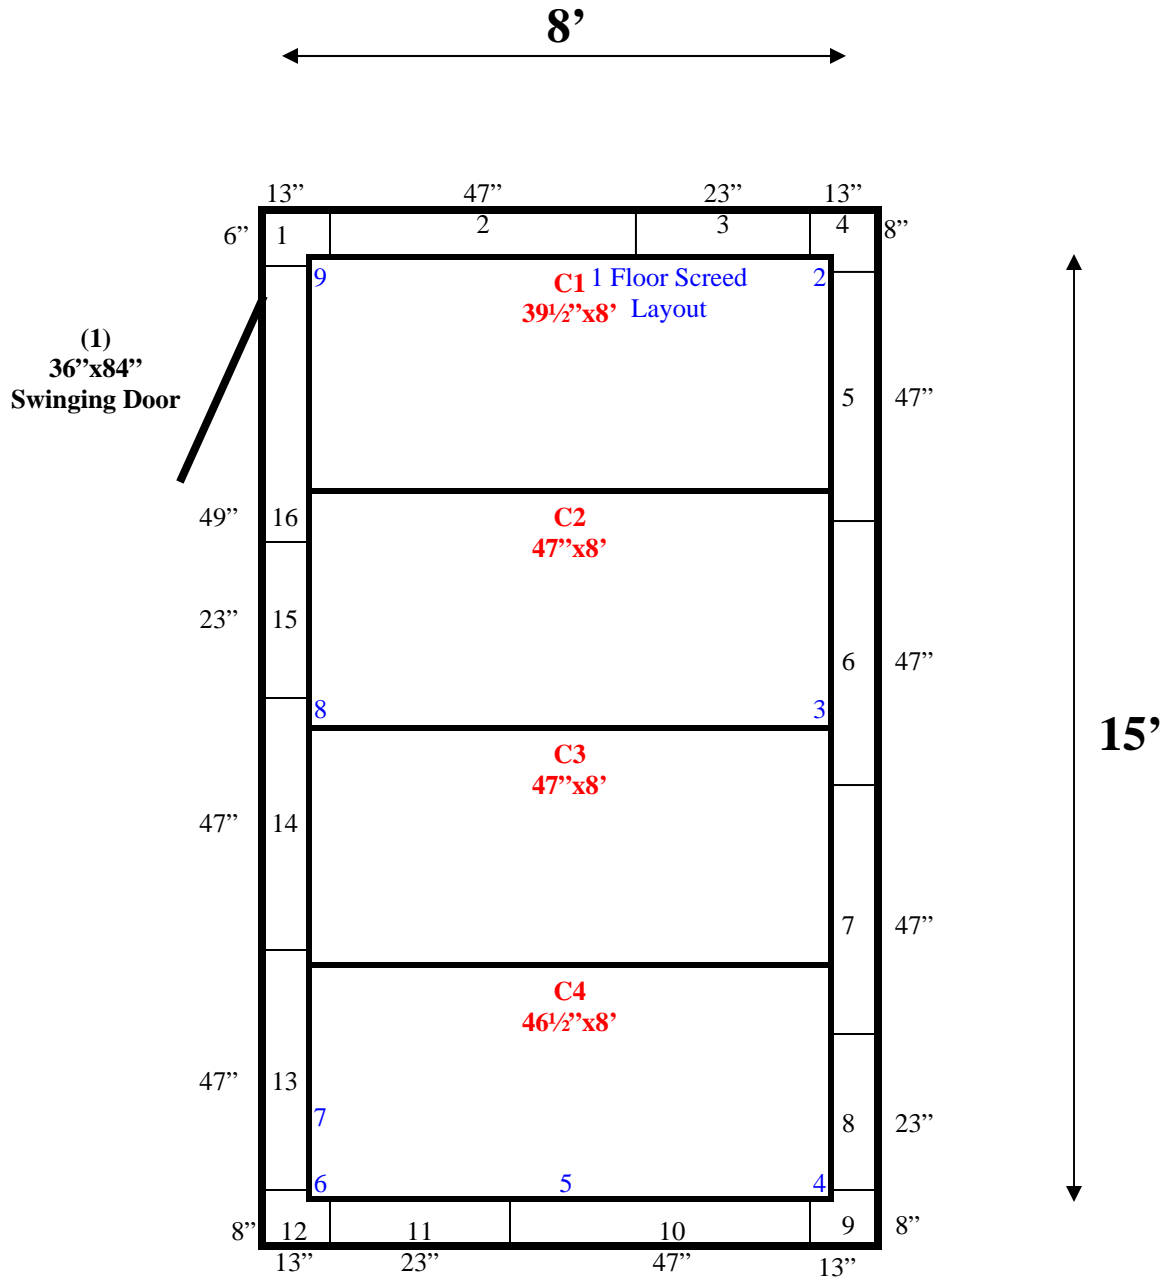

**8' x 15' x 10' H
Walk-In Cooler or Walk-In Freezer
Wall & Ceiling Panels Diagram**

62-10
Red

REFRIGERATION SUPERSTORE

World's Largest Inventory

New & Used Walk-In/ Drive-In Coolers/ Freezers/ Refrigeration Systems

1423 Planeview Drive, Oshkosh, WI 54904 Tel (920) 231-1711 Fax (920) 231-1701 www.barrinc.com

**8' x 15' x 10' H
Walk-In Cooler or Walk-In Freezer**

62-10
Red