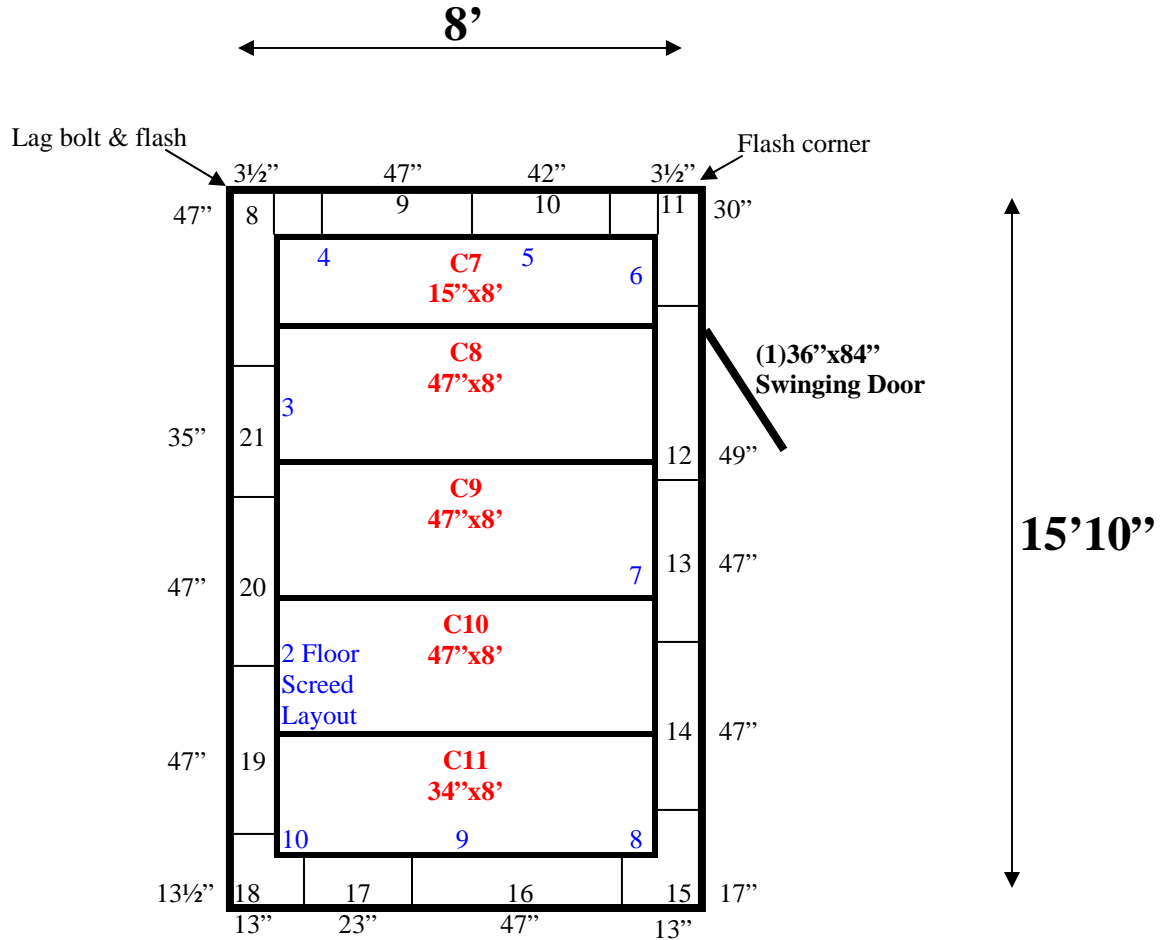

**8' x 15'10" x 10' H
Walk-In Cooler or Walk-In Freezer
Wall & Ceiling Panels Diagram**

62-10
Orange Green

REFRIGERATION SUPERSTORE

World's Largest Inventory

New & Used Walk-In/ Drive-In Coolers/ Freezers/ Refrigeration Systems

1423 Planeview Drive, Oshkosh, WI 54904 Tel (920) 231-1711 Fax (920) 231-1701 www.barrinc.com

**8' x 15'10" x 10' H
Walk-In Cooler or Walk-In Freezer**

62-10
Orange Green