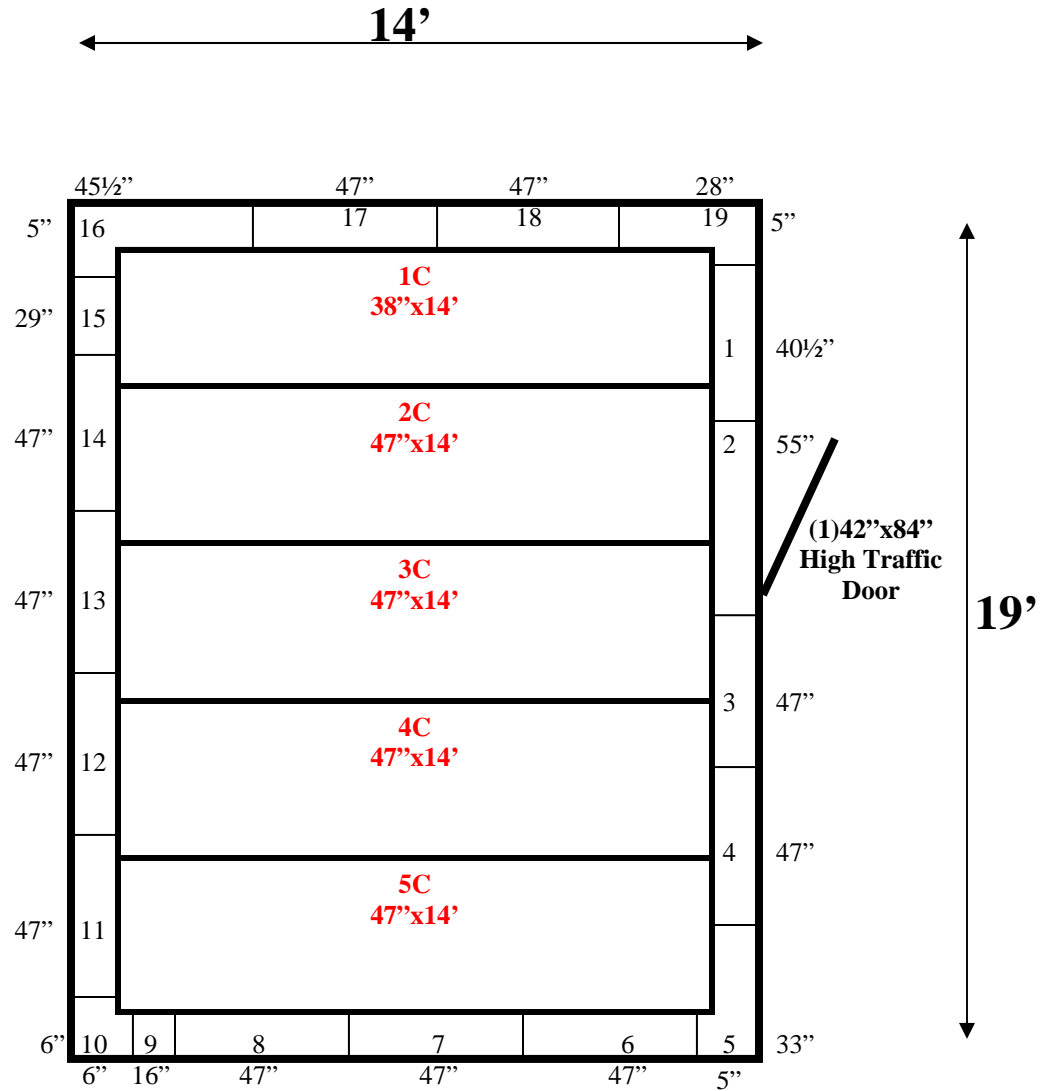

**14' x 19' x 9'4" H
Walk-In Cooler or Walk-In Freezer
Wall & Ceiling Panels Diagram**

74-10
Green

REFRIGERATION SUPERSTORE

World's Largest Inventory

New & Used Walk-In/ Drive-In Coolers/ Freezers/ Refrigeration Systems

1423 Planeview Drive, Oshkosh, WI 54904 Tel (920) 231-1711 Fax (920) 231-1701 www.barrinc.com

**14' x 19' x 9'4" H
Walk-In Cooler or Walk-In Freezer**

74-10
Green