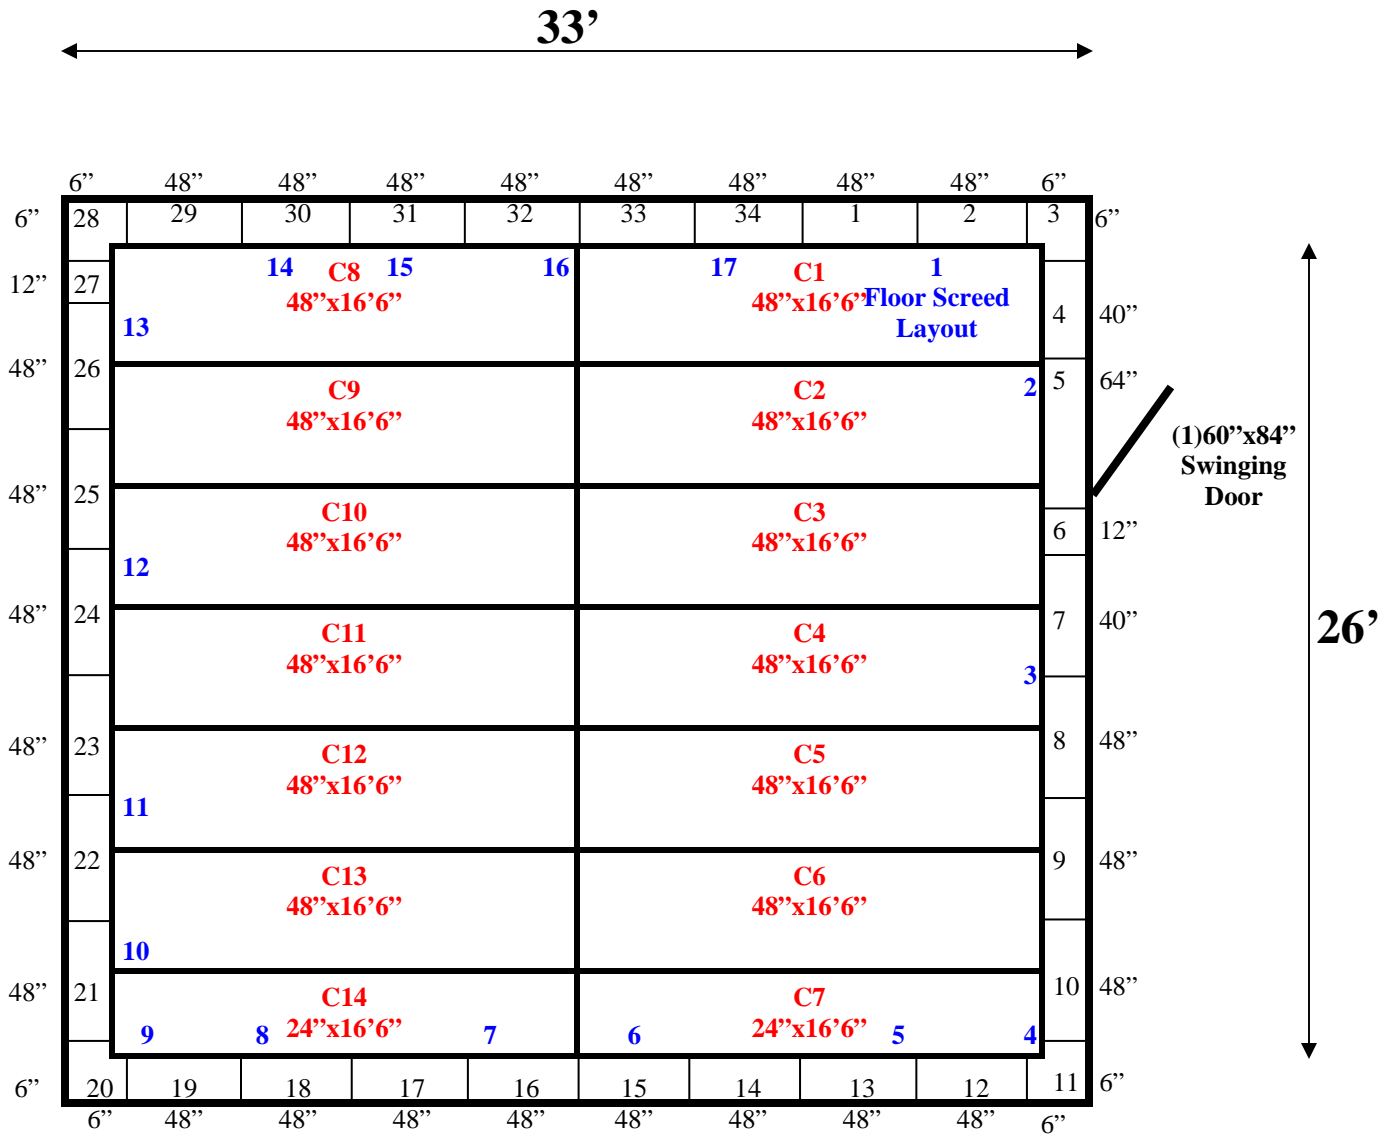

Ceiling support: Beam & J Hooks.

26' x 33' x 10' H
Walk-In Cooler or Walk-In Freezer
Wall & Ceiling Panels Diagram

75-10
Orange

REFRIGERATION SUPERSTORE

World's Largest Inventory

New & Used Walk-In/ Drive-In Coolers/ Freezers/ Refrigeration Systems

75-10
Orange