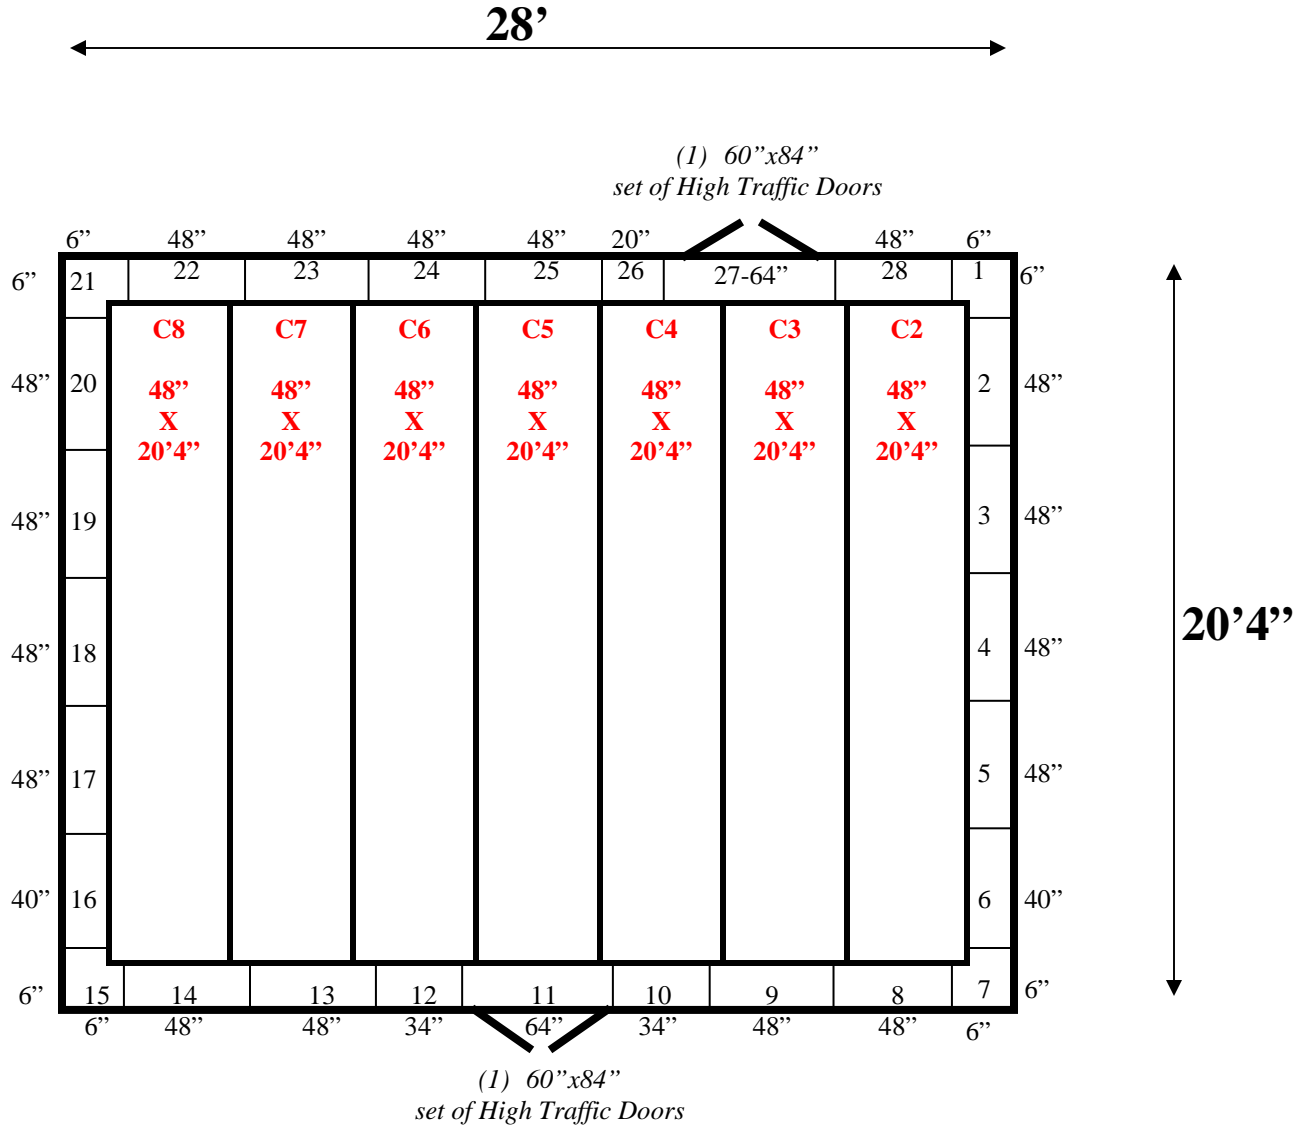

REFRIGERATION SUPERSTORE

World's Largest Inventory

New & Used Walk-In/ Drive-In Coolers/ Freezers/ Refrigeration Systems

1423 Planeview Drive, Oshkosh, WI 54904 Tel (920) 231-1711 Fax (920) 231-1701 www.barrinc.com