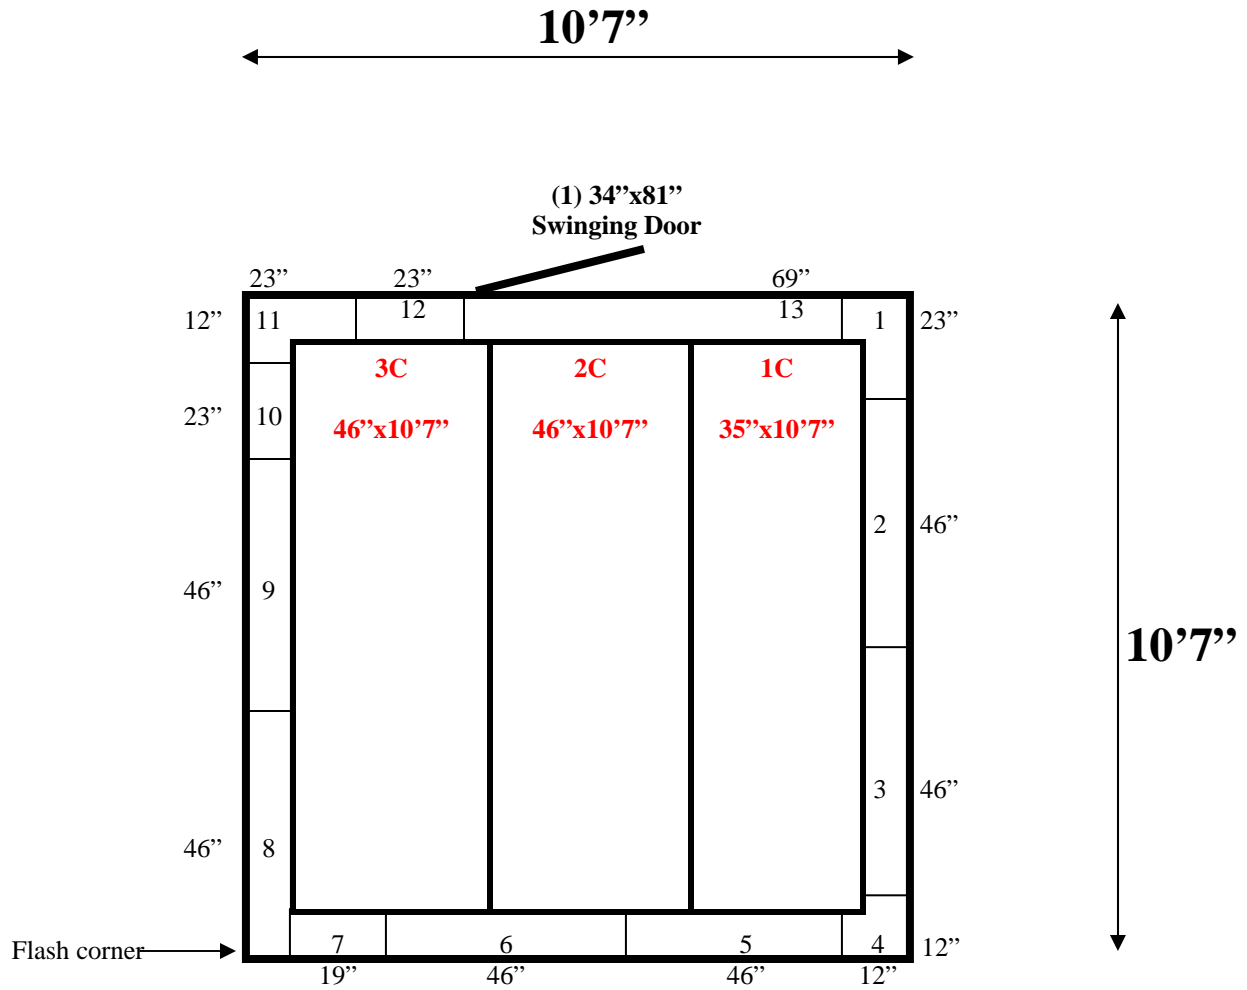

**10'7" x 10'7" x 8' H
Walk-In Cooler or Walk-In Freezer
Wall & Ceiling Panels Diagram**

52-10
Lt Blue

REFRIGERATION SUPERSTORE

World's Largest Inventory

New & Used Walk-In/ Drive-In Coolers/ Freezers/ Refrigeration Systems

1423 Planeview Drive, Oshkosh, WI 54904 Tel (920) 231-1711 Fax (920) 231-1701 www.barrinc.com

**10'7" x 10'7" x 8' H
Walk-In Cooler or Walk-In Freezer**

52-10
Lt Blue