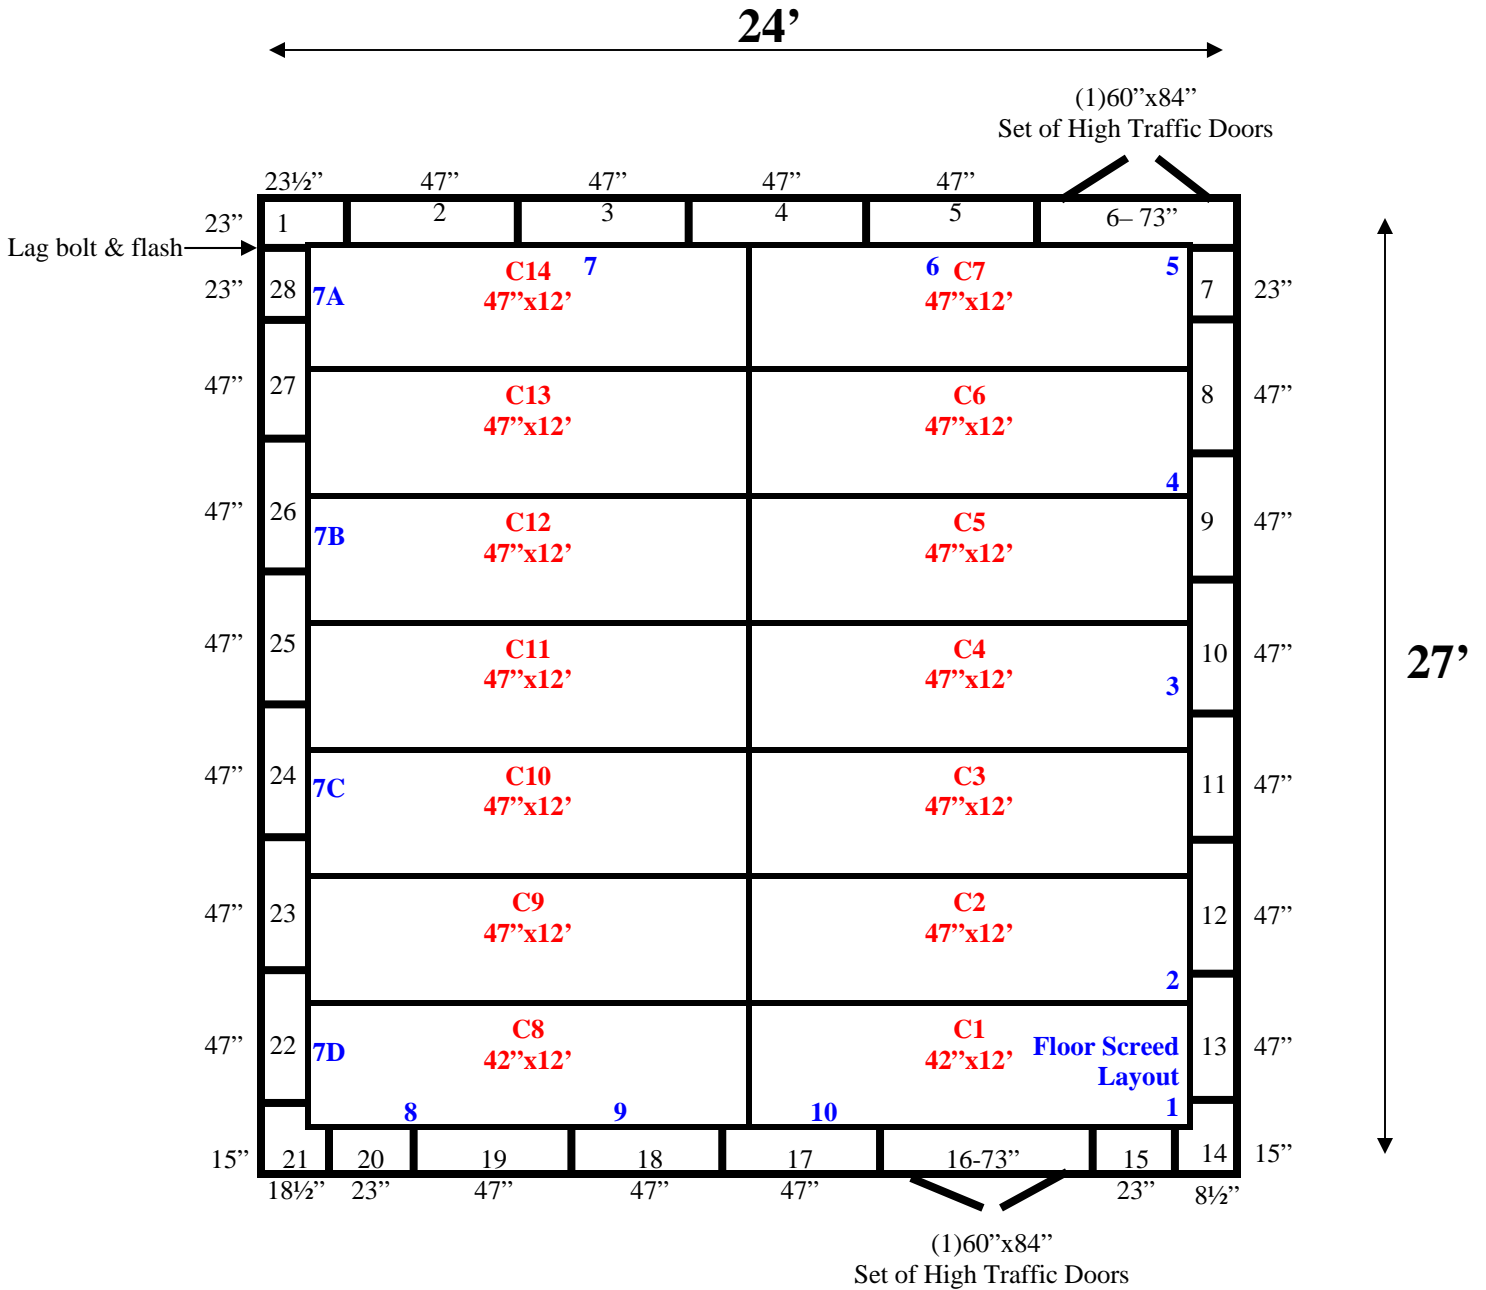

**24' x 27' x 10' H**  
**Walk-In Cooler or Walk-In Freezer**  
**Wall & Ceiling Panels Diagram**

62-10  
Black

**REFRIGERATION SUPERSTORE**

*World's Largest Inventory*

*New & Used Walk-In/ Drive-In Coolers/ Freezers/ Refrigeration Systems*

**24' x 27' x 10' H**  
**Walk-In Cooler or Walk-In Freezer**

62-10  
Black