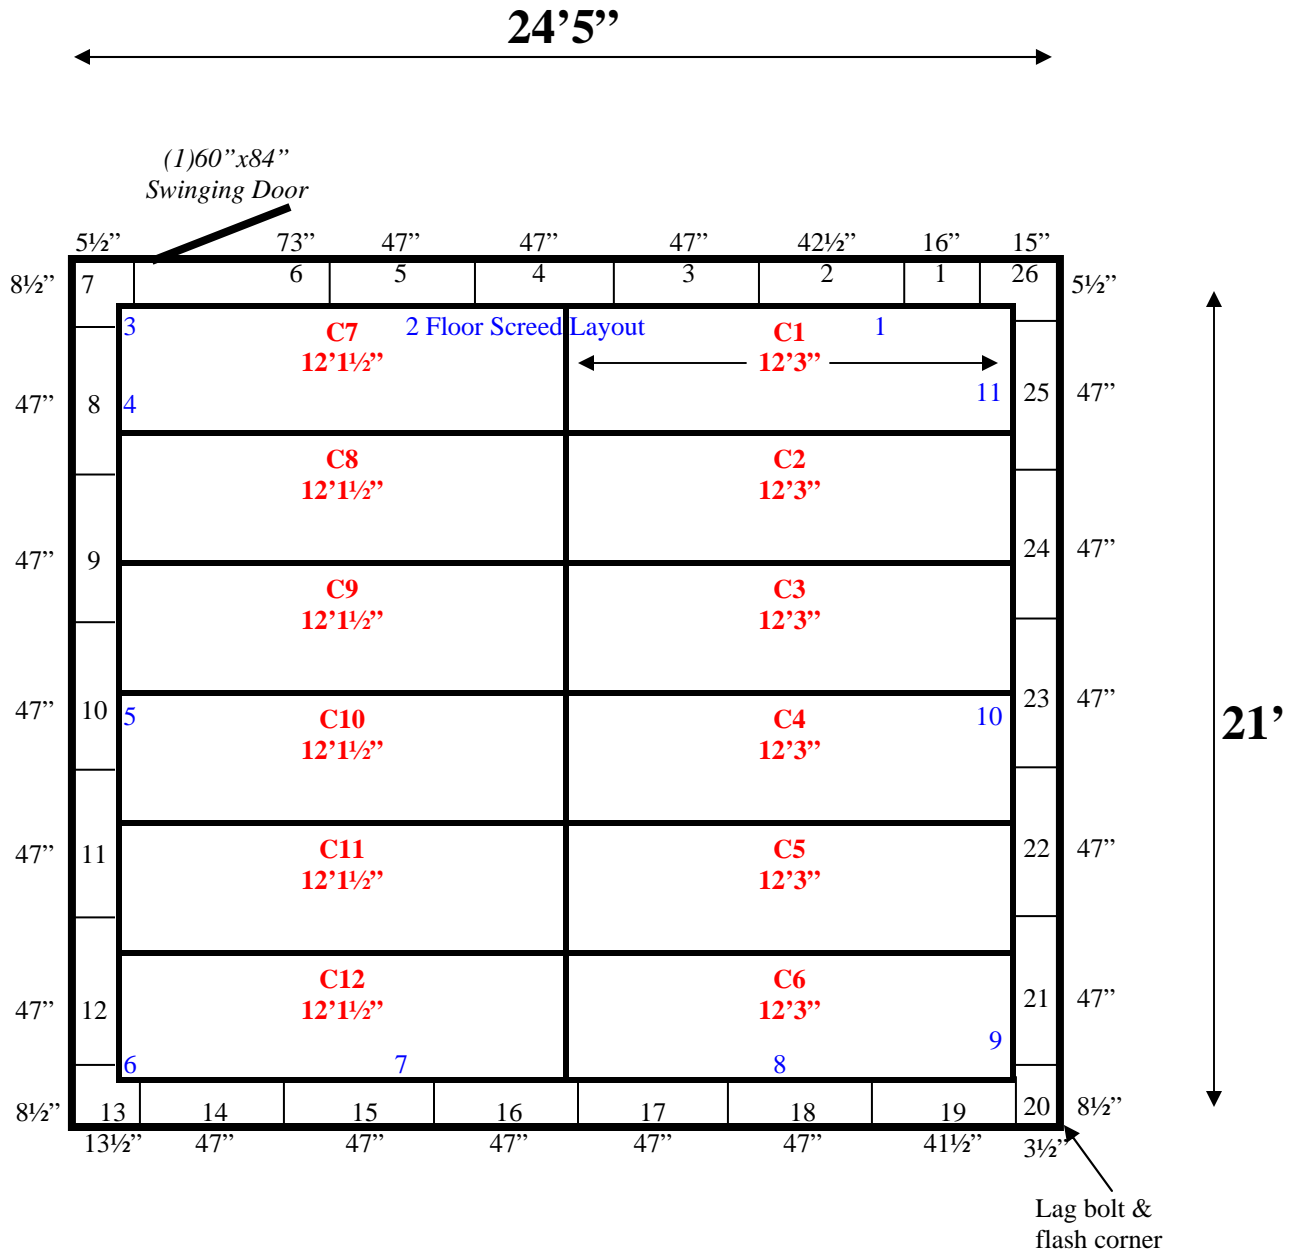

Ceiling support: beam with hangers

21' x 24'5" x 10' H Walk-In Cooler or Walk-In Freezer Wall & Ceiling Panels Diagram

62-10
White

REFRIGERATION SUPERSTORE

World's Largest Inventory

New & Used Walk-In/ Drive-In Coolers/ Freezers/ Refrigeration Systems

1423 Planeview Drive, Oshkosh, WI 54904 Tel (920) 231-1711 Fax (920) 231-1701 www.barrinc.com

**21' x 24'5" x 10' H
Walk-In Cooler or Walk-In Freezer**

62-10
White

REFRIGERATION SUPERSTORE

World's Largest Inventory

62-10
White