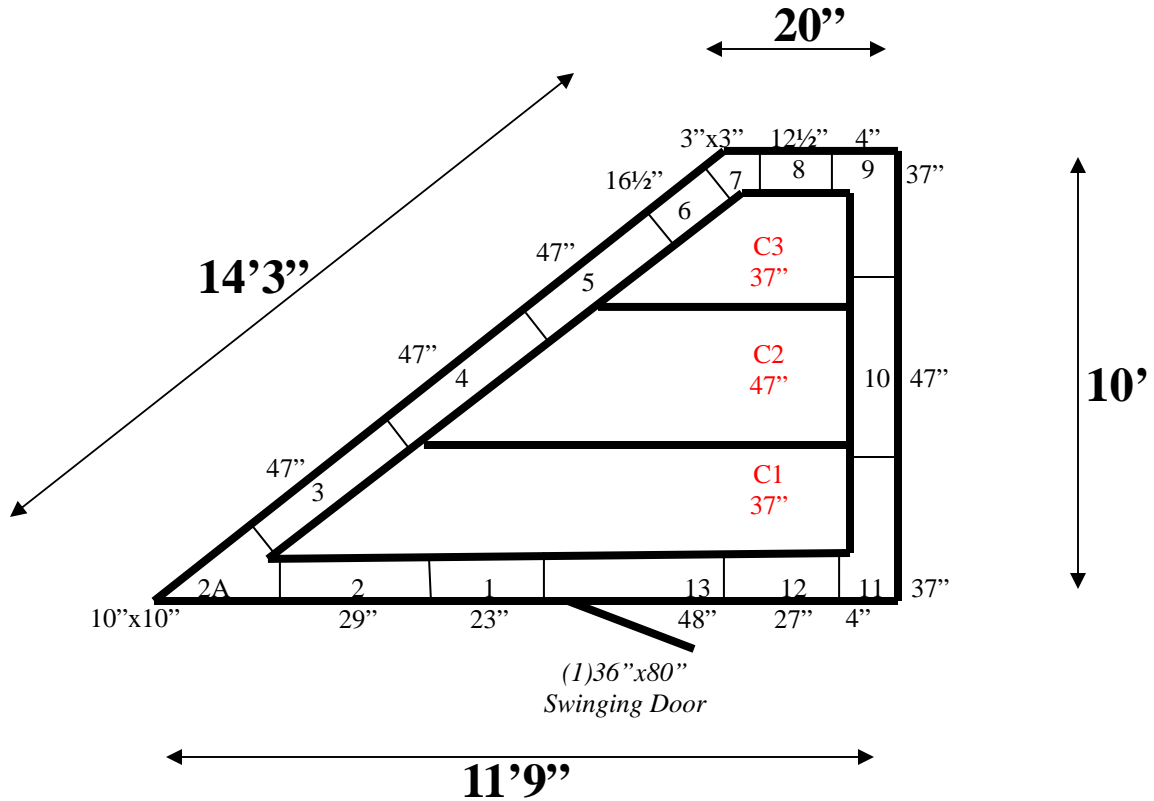

**10' x 14'3" x 10' H
Walk-In Cooler or Walk-In Freezer
Wall & Ceiling Panels Diagram**

51-10
Black /Orange

REFRIGERATION SUPERSTORE

World's Largest Inventory

New & Used Walk-In/ Drive-In Coolers/ Freezers/ Refrigeration Systems