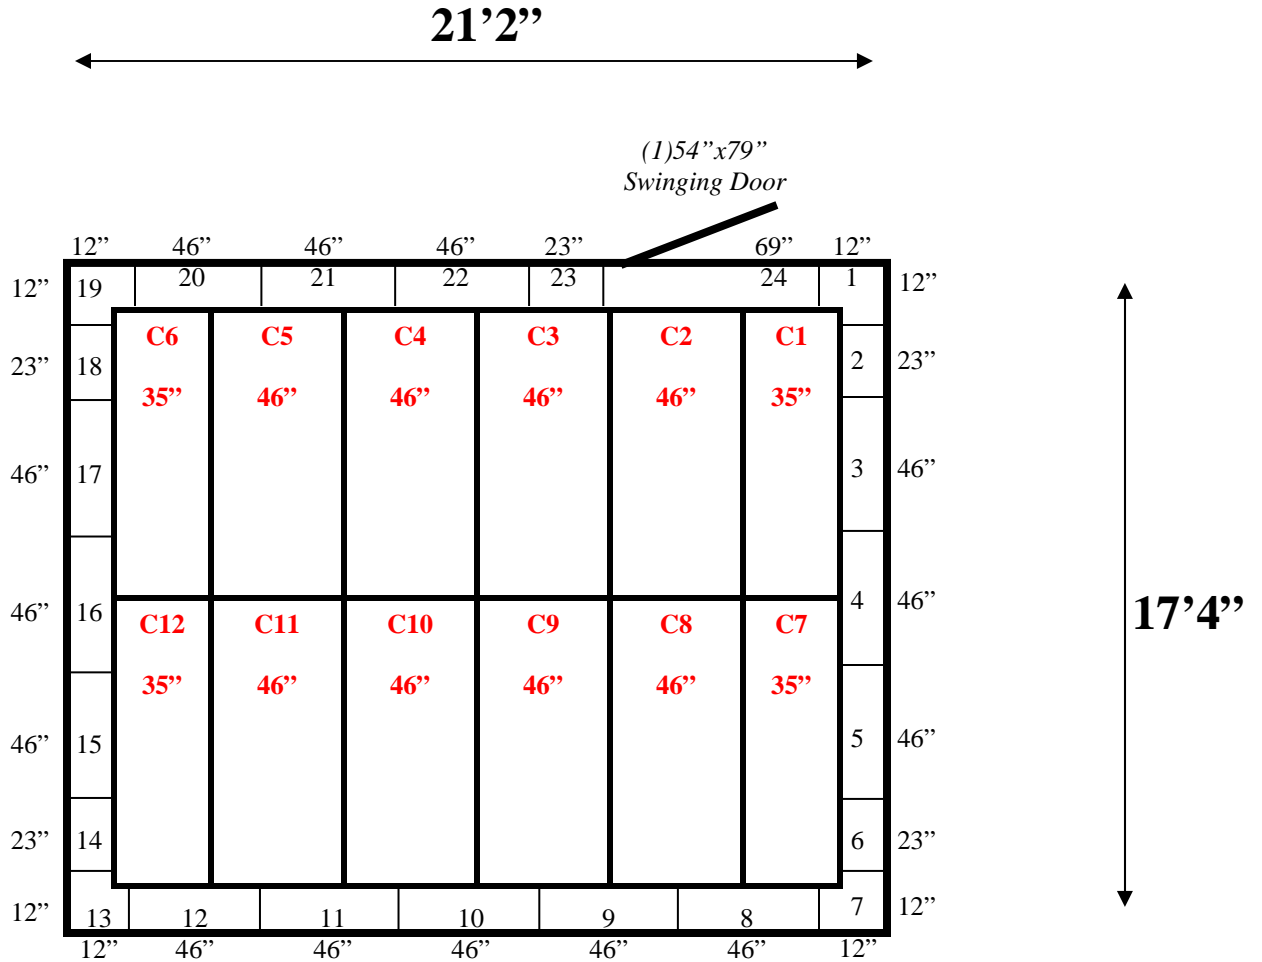

**17'4" x 21'2" x 8'4" H**  
**Walk-In Cooler or Walk-In Freezer**  
**Wall & Ceiling Panels Diagram**

47-10  
white

**REFRIGERATION SUPERSTORE**

*World's Largest Inventory*

*New & Used Walk-In/ Drive-In Coolers/ Freezers/ Refrigeration Systems*

1423 Planeview Drive, Oshkosh, WI 54904 Tel (920) 231-1711 Fax (920) 231-1701 [www.barrinc.com](http://www.barrinc.com)

**17'4" x 21'2" x 8'4" H  
Walk-In Cooler or Walk-In Freezer**

47-10  
white

**REFRIGERATION SUPERSTORE**

**17'4" x 21'2" x 8'4" H**  
**Walk-In Cooler or Walk-In Freezer**

47-10  
white